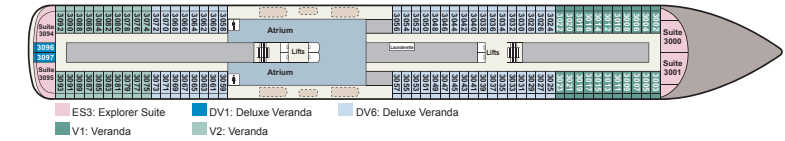

# VIKING STAR, VIKING SEA, VIKING SKY, VIKING SUN, VIKING ORION & VIKING JUPITER

DECK 5

DECK 4

DECK 3

DECK 2

DECK 1

## STATISTICS

Type: Small Ship (Cruising)  
 GRT: 48,000  
 Length: 745 ft.  
 Beam: 94.5 ft.

Speed: 20 knots  
 Guests: 930  
 Registry: Norway 

Maiden Voyages:  
 Viking Star 2015  
 Viking Sea 2016  
 Viking Sky 2017