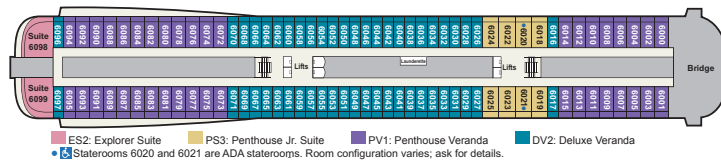

# DECK PLANS

For interactive deck plans, photos and more on these ships, see our website, [vikingoceancruises.com](http://vikingoceancruises.com).

DECK 9

DECK 8

DECK 7

DECK 6

# VIKING STAR, VIKING SEA, VIKING SKY, VIKING SUN, VIKING ORION & VIKING JUPITER

DECK 5

DECK 4

DECK 3

DECK 2

DECK 1

## STATISTICS

Type: Small Ship (Cruising)  
 GRT: 48,000  
 Length: 745 ft.  
 Beam: 94.5 ft.

Speed: 20 knots  
 Guests: 930  
 Registry: Norway 

Maiden Voyages:  
 Viking Star 2015  
 Viking Sea 2016  
 Viking Sky 2017