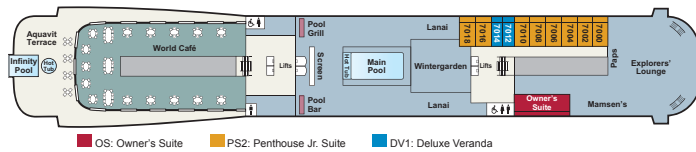

# DECK PLANS

For interactive deck plans, photos and more on these ships, see our website, [vikingoceancruises.com](http://vikingoceancruises.com).

DECK 9

DECK 8

DECK 7

DECK 6

# VIKING STAR, VIKING SEA, VIKING SKY, VIKING SUN, VIKING ORION & VIKING JUPITER

DECK 5

DECK 4

DECK 3

DECK 2

DECK 1

## STATISTICS

Type: Small Ship (Cruising)  
 GRT: 48,000  
 Length: 745 ft.  
 Beam: 94.5 ft.

Speed: 20 knots  
 Guests: 930  
 Registry: Norway 

Maiden Voyages:  
 Viking Star 2015  
 Viking Sea 2016  
 Viking Sky 2017