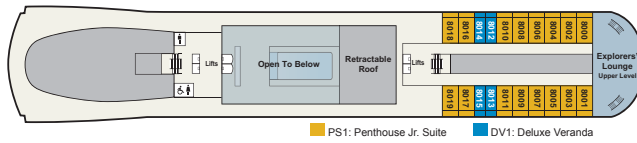

# DECK PLANS

For interactive deck plans, photos and more on these ships, see our website, [vikingoceancruises.com](http://vikingoceancruises.com).

DECK 9

DECK 8

DECK 7

DECK 6

# VIKING STAR, VIKING SEA, VIKING SKY, VIKING SUN, VIKING ORION & VIKING JUPITER

DECK 5

DECK 4

DECK 3

DECK 2

DECK 1

## STATISTICS

Type: Small Ship (Cruising)  
 GRT: 48,000  
 Length: 745 ft.  
 Beam: 94.5 ft.

Speed: 20 knots  
 Guests: 930  
 Registry: Norway 

Maiden Voyages:  
 Viking Star 2015  
 Viking Sea 2016  
 Viking Sky 2017