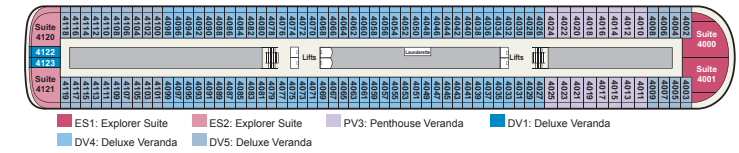

DECK PLANS

For interactive deck plans, photos and more on these ships, see our website, vikingoceancruises.com.

DECK 9

DECK 8

VIKING STAR, VIKING SEA, VIKING SKY, VIKING SUN, VIKING ORION & VIKING JUPITER

DECK 4

STATISTICS

Type: Small Ship (Cruising)
GRT: 48,000
Length: 745 ft.
Beam: 94.5 ft.

Speed: 20 knots
Guests: 930
Registry: Norway

Maiden Voyages:
Viking Star 2015
Viking Sea 2016
Viking Sky 2017

Viking Sun 2017
Viking Orion 2018
Viking Jupiter 2019