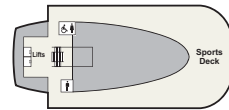

# DECK PLANS

For interactive deck plans, photos and more on these ships, see our website, [vikingoceancruises.com](http://vikingoceancruises.com).

DECK 9

DECK 8

DECK 7

DECK 6

# VIKING STAR, VIKING SEA, VIKING SKY, VIKING SUN, VIKING ORION & VIKING JUPITER

DECK 5

DECK 4

DECK 3

DECK 2

DECK 1

## STATISTICS

Type: Small Ship (Cruising)  
 GRT: 48,000  
 Length: 745 ft.  
 Beam: 94.5 ft.

Speed: 20 knots  
 Guests: 930  
 Registry: Norway 

Maiden Voyages:  
 Viking Star 2015  
 Viking Sea 2016  
 Viking Sky 2017