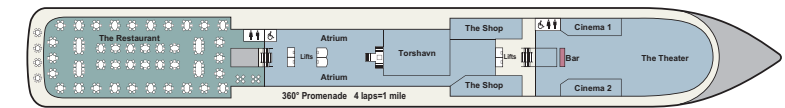

# VIKING STAR, VIKING SEA, VIKING SKY, VIKING SUN, VIKING ORION & VIKING JUPITER

DECK 5

DECK 4

DECK 3

DECK 2

DECK 1

## STATISTICS

Type: Small Ship (Cruising)  
 GRT: 48,000  
 Length: 745 ft.  
 Beam: 94.5 ft.

Speed: 20 knots  
 Guests: 930  
 Registry: Norway 

Maiden Voyages:  
 Viking Star 2015  
 Viking Sea 2016  
 Viking Sky 2017