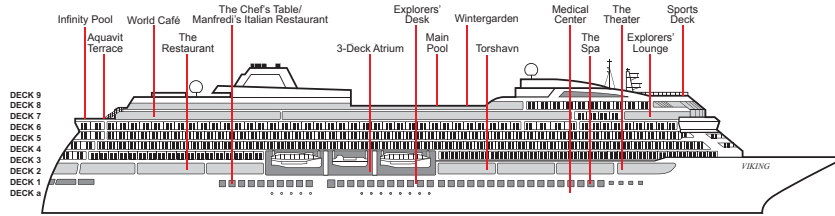

# DECK PLANS

For interactive deck plans, photos and more on these ships, see our website, [vikingoceancruises.com](http://vikingoceancruises.com).

DECK 9

DECK 8

DECK 7

DECK 6

# VIKING STAR, VIKING SEA, VIKING SKY, VIKING SUN, VIKING ORION & VIKING JUPITER

DECK 5

DECK 4

DECK 3

DECK 2

DECK 1

## STATISTICS

Type: Small Ship (Cruising)  
 GRT: 48,000  
 Length: 745 ft.  
 Beam: 94.5 ft.

Speed: 20 knots  
 Guests: 930  
 Registry: Norway 

Maiden Voyages:  
 Viking Star 2015  
 Viking Sea 2016  
 Viking Sky 2017