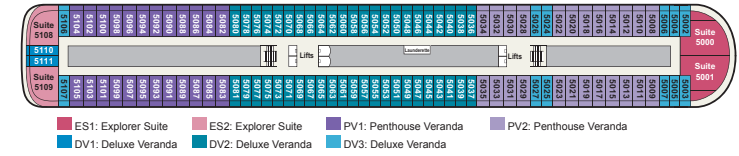

# DECK PLANS

For interactive deck plans, photos and more on these ships, see our website, [vikingoceancruises.com](http://vikingoceancruises.com).

DECK 9

DECK 8

DECK 7

DECK 6

# VIKING STAR, VIKING SEA, VIKING SKY, VIKING SUN, VIKING ORION & VIKING JUPITER

DECK 5

DECK 4

DECK 3

DECK 2

DECK 1

## STATISTICS

Type: Small Ship (Cruising)  
 GRT: 48,000  
 Length: 745 ft.  
 Beam: 94.5 ft.

Speed: 20 knots  
 Guests: 930  
 Registry: Norway 

Maiden Voyages:  
 Viking Star 2015  
 Viking Sea 2016  
 Viking Sky 2017