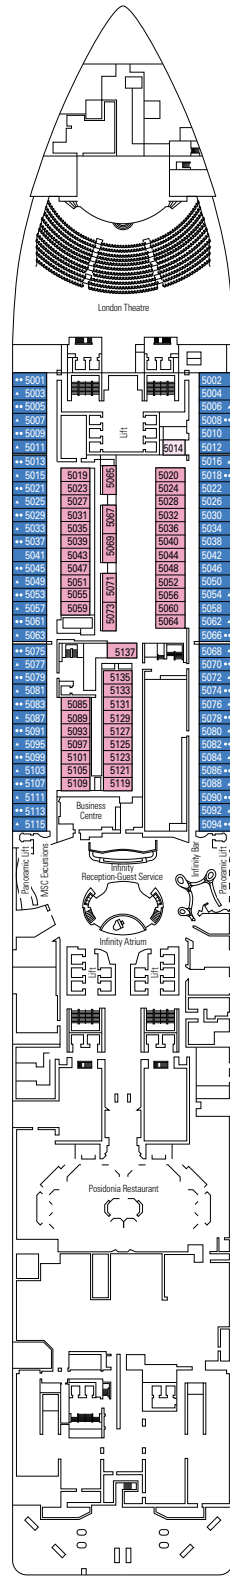

#### LEGEND

▲	Sofa bed
◆	Double sofa bed
■	3 <sup>rd</sup> bed is a pullman bed
■ ■	3 <sup>rd</sup> and 4 <sup>th</sup> beds are pullman beds
● ●	Bunk bed or sofa that can be converted into bunk bed (3 <sup>rd</sup> and 4 <sup>th</sup> beds); bunk beds are not suitable for children under the age of 6.
↔	Connecting cabins
H	Cabin for guests with disabilities or reduced mobility
B	Cabin with bathtub
BS	Cabin with bathtub and shower
⦿	Cabins with obstructed view
⊞	Terrace with whirlpool bath
▒	Balcony with partial or lateral view
▒	Balcony with metal balustrade
▒	Balcony with half glass half metal balustrade

#### CABIN CATEGORIES

MSC Yacht Club Royal Suite	YC3	15
MSC Yacht Club Duplex Suite with whirlpool	YJD	9-12
MSC Yacht Club Deluxe Suite	YC1	14-18
MSC Yacht Club Interior Suite	YIN	14-16
Grand Suite Aurea with terrace and whirlpool	SXJ	12
Premium Suite Aurea with terrace and whirlpool	SLJ	9-13
Premium Suite Aurea	SL1	9-14
Balcony Aurea	BA	11-13
Deluxe Balcony	BR3	13-14
Deluxe Balcony	BR2	11-12
Deluxe Balcony	BR1	8-10
Deluxe Balcony with partial view	BP	8-14
Studio Balcony	BS	13-14
Premium Ocean View	OL2	9-11
Deluxe Ocean View	OR1	5
Junior Ocean View <sup>oo</sup>	OM2	8
Junior Ocean View with obstructed view <sup>oo</sup>	OO	8
Deluxe Interior	IR2	10-14
Deluxe Interior	IR1	5-10
Studio Interior <sup>o</sup>	IS	5-14

Ship configuration, data and descriptions may be subject to change depending on the season and on the destination and must be verified at the time of booking.

L'ATELIER BISTROT

GALLERIA BELLISSIMA

DECK 4  
LIRICA

DECK 5  
OPERA

DECK 6  
MUSICA

DECK 7  
FANTASIA

DECK 8  
MERAVIGLIA

LONDON THEATRE

BUTCHER'S CUT

DECK 9  
SEASIDE

DECK 10  
SEASIDE EVO