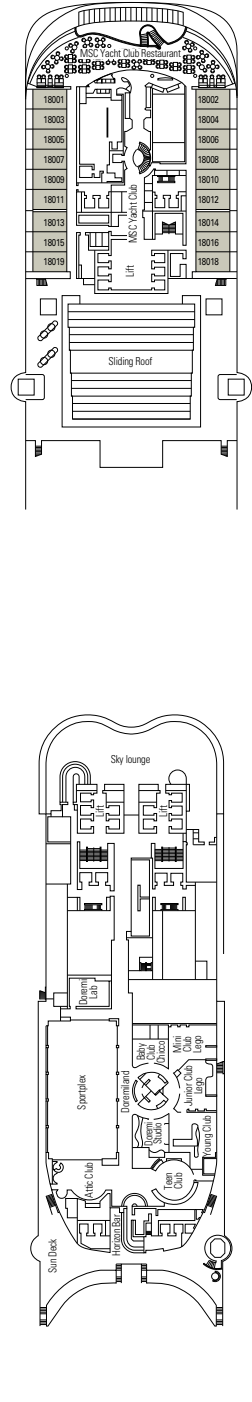

#### LEGEND

▲	Sofa bed
◆	Double sofa bed
■	3 <sup>rd</sup> bed is a pullman bed
■ ■	3 <sup>rd</sup> and 4 <sup>th</sup> beds are pullman beds
● ●	Bunk bed or sofa that can be converted into bunk bed (3 <sup>rd</sup> and 4 <sup>th</sup> beds); bunk beds are not suitable for children under the age of 6.
↔	Connecting cabins
H	Cabin for guests with disabilities or reduced mobility
B	Cabin with bathtub
BS	Cabin with bathtub and shower
⦿	Cabins with obstructed view
⊞	Terrace with whirlpool bath
▒	Balcony with partial or lateral view
▒	Balcony with metal balustrade
▒	Balcony with half glass half metal balustrade

#### CABIN CATEGORIES

MSC Yacht Club Royal Suite	YC3	15
MSC Yacht Club Duplex Suite with whirlpool	YJD	9-12
MSC Yacht Club Deluxe Suite	YC1	14-18
MSC Yacht Club Interior Suite	YIN	14-16
Grand Suite Aurea with terrace and whirlpool	SXJ	12
Premium Suite Aurea with terrace and whirlpool	SLJ	9-13
Premium Suite Aurea	SL1	9-14
Balcony Aurea	BA	11-13
Deluxe Balcony	BR3	13-14
Deluxe Balcony	BR2	11-12
Deluxe Balcony	BR1	8-10
Deluxe Balcony with partial view	BP	8-14
Studio Balcony	BS	13-14
Premium Ocean View	OL2	9-11
Deluxe Ocean View	OR1	5
Junior Ocean View <sup>oo</sup>	OM2	8
Junior Ocean View with obstructed view <sup>oo</sup>	OO	8
Deluxe Interior	IR2	10-14
Deluxe Interior	IR1	5-10
Studio Interior <sup>o</sup>	IS	5-14

DECK 5  
OPERA

DECK 6  
MUSICA

DECK 7  
FANTASIA

DECK 8  
MERAVIGLIA

LONDON THEATRE

BUTCHER'S CUT

DECK 9  
SEASIDE

DECK 10  
SEASIDE EVO

DECK 18  
DIVINA

DECK 19  
SPLENDIDA