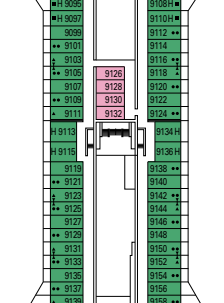

DECK 5  
OPERA

DECK 6  
MUSICA

DECK 7  
FANTASIA

DECK 8  
MERAVIGLIA

LONDON THEATRE

BUTCHER'S CUT

DECK 9  
SEASIDE

DECK 10  
SEASIDE EVO

DECK 11  
BELLISSIMA

DECK 12  
GRANDIOSA

DECK 13  
MAGNIFICA

SPORTS BAR

TOP SAIL LOUNGE

DECK 14  
WORLD CLASS

DECK 15  
PREZIOSA

DECK 16  
SEAVIEW