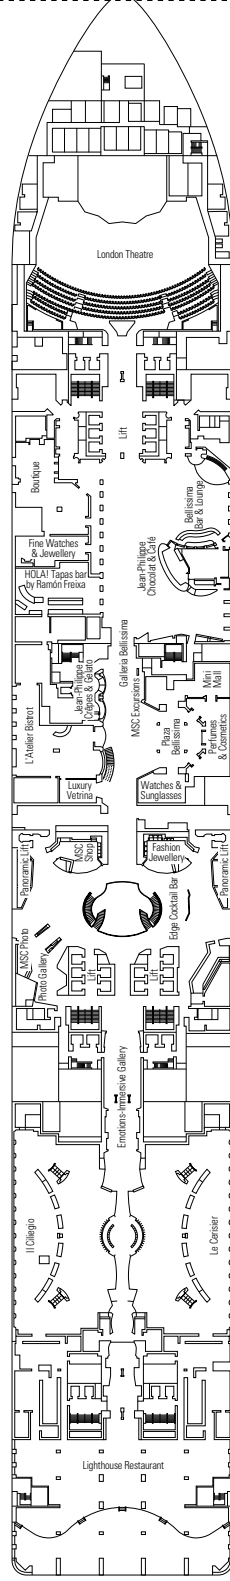

## DECK PLANS & ACCOMMODATIONS

2.201 CABINS  
5.655 GUESTS

#### LEGEND

▲	Sofa bed
◆	Double sofa bed
■	3 <sup>rd</sup> bed is a pullman bed
■ ■	3 <sup>rd</sup> and 4 <sup>th</sup> beds are pullman beds
● ●	Bunk bed or sofa that can be converted into bunk bed (3 <sup>rd</sup> and 4 <sup>th</sup> beds); bunk beds are not suitable for children under the age of 6.
↔	Connecting cabins
H	Cabin for guests with disabilities or reduced mobility
B	Cabin with bathtub
BS	Cabin with bathtub and shower
⦿	Cabins with obstructed view
⊞	Terrace with whirlpool bath
▒	Balcony with partial or lateral view
▒	Balcony with metal balustrade
▒	Balcony with half glass half metal balustrade

#### CABIN CATEGORIES

MSC Yacht Club Royal Suite	YC3	15
MSC Yacht Club Duplex Suite with whirlpool	YJD	9-12
MSC Yacht Club Deluxe Suite	YC1	14-18
MSC Yacht Club Interior Suite	YIN	14-16
Grand Suite Aurea with terrace and whirlpool	SXJ	12
Premium Suite Aurea with terrace and whirlpool	SLJ	9-13
Premium Suite Aurea	SL1	9-14
Balcony Aurea	BA	11-13
Deluxe Balcony	BR3	13-14
Deluxe Balcony	BR2	11-12
Deluxe Balcony	BR1	8-10
Deluxe Balcony with partial view	BP	8-14
Studio Balcony	BS	13-14
Premium Ocean View	OL2	9-11
Deluxe Ocean View	OR1	5
Junior Ocean View <sup>oo</sup>	OM2	8
Junior Ocean View with obstructed view <sup>oo</sup>	OO	8
Deluxe Interior	IR2	10-14
Deluxe Interior	IR1	5-10
Studio Interior <sup>o</sup>	IS	5-14

DECK 5  
OPERA

DECK 6  
MUSICA

DECK 7  
FANTASIA

DECK 8  
MERAVIGLIA

LONDON THEATRE

BUTCHER'S CUT

DECK 9  
SEASIDE

DECK 10  
SEASIDE EVO