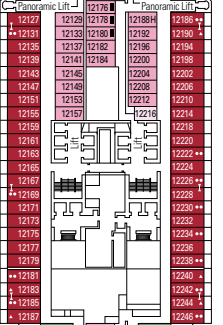

DECK 5  
OPERA

DECK 6  
MUSICA

DECK 7  
FANTASIA

DECK 8  
MERAVIGLIA

LONDON THEATRE

BUTCHER'S CUT

DECK 9  
SEASIDE

DECK 10  
SEASIDE EVO

DECK 11  
BELLISSIMA

DECK 12  
GRANDIOSA

DECK 13  
MAGNIFICA

SPORTS BAR

TOP SAIL LOUNGE

DECK 14  
WORLD CLASS

DECK 15  
PREZIOSA

DECK 16  
SEAVIEW