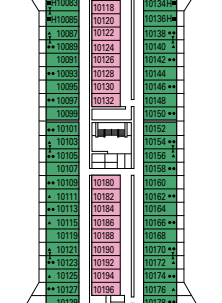

DECK 5  
OPERA

DECK 6  
MUSICA

DECK 7  
FANTASIA

DECK 8  
MERAVIGLIA

LONDON THEATRE

BUTCHER'S CUT

DECK 9  
SEASIDE

DECK 10  
SEASIDE EVO

DECK 11  
BELLISSIMA

DECK 12  
GRANDIOSA

DECK 13  
MAGNIFICA

SPORTS BAR

TOP SAIL LOUNGE

DECK 14  
WORLD CLASS

DECK 15  
PREZIOSA

DECK 16  
SEAVIEW