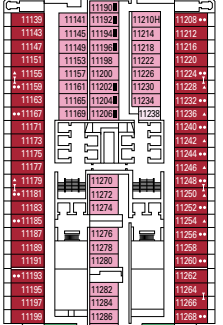

DECK 5  
OPERA

DECK 6  
MUSICA

DECK 7  
FANTASIA

DECK 8  
MERAVIGLIA

LONDON THEATRE

BUTCHER'S CUT

DECK 9  
SEASIDE

DECK 10  
SEASIDE EVO

DECK 11  
BELLISSIMA

DECK 12  
GRANDIOSA

DECK 13  
MAGNIFICA

SPORTS BAR

TOP SAIL LOUNGE

DECK 14  
WORLD CLASS

DECK 15  
PREZIOSA

DECK 16  
SEAVIEW