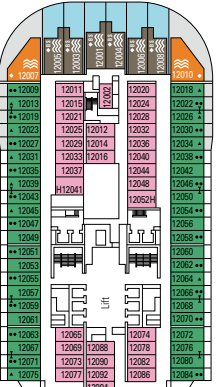

DECK 5  
OPERA

DECK 6  
MUSICA

DECK 7  
FANTASIA

DECK 8  
MERAVIGLIA

LONDON THEATRE

BUTCHER'S CUT

DECK 9  
SEASIDE

DECK 10  
SEASIDE EVO

DECK 11  
BELLISSIMA

DECK 12  
GRANDIOSA

DECK 13  
MAGNIFICA

SPORTS BAR

TOP SAIL LOUNGE

DECK 14  
WORLD CLASS

DECK 15  
PREZIOSA

DECK 16  
SEAVIEW