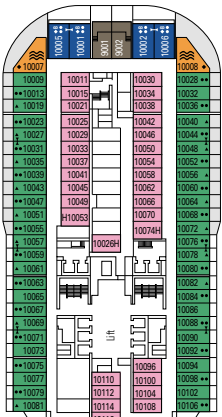

DECK 5  
OPERA

DECK 6  
MUSICA

DECK 7  
FANTASIA

DECK 8  
MERAVIGLIA

LONDON THEATRE

BUTCHER'S CUT

DECK 9  
SEASIDE

DECK 10  
SEASIDE EVO

DECK 11  
BELLISSIMA

DECK 12  
GRANDIOSA

DECK 13  
MAGNIFICA

SPORTS BAR

TOP SAIL LOUNGE

DECK 14  
WORLD CLASS

DECK 15  
PREZIOSA

DECK 16  
SEAVIEW