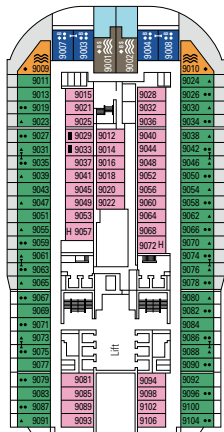

DECK 5  
OPERA

DECK 6  
MUSICA

DECK 7  
FANTASIA

DECK 8  
MERAVIGLIA

LONDON THEATRE

BUTCHER'S CUT

DECK 9  
SEASIDE

DECK 10  
SEASIDE EVO

DECK 11  
BELLISSIMA

DECK 12  
GRANDIOSA

DECK 13  
MAGNIFICA

SPORTS BAR

TOP SAIL LOUNGE

DECK 14  
WORLD CLASS

DECK 15  
PREZIOSA

DECK 16  
SEAVIEW