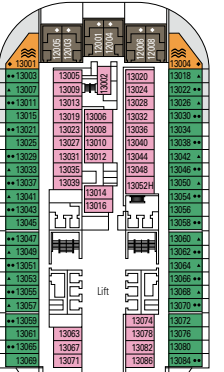

DECK 5  
OPERA

DECK 6  
MUSICA

DECK 7  
FANTASIA

DECK 8  
MERAVIGLIA

LONDON THEATRE

BUTCHER'S CUT

DECK 9  
SEASIDE

DECK 10  
SEASIDE EVO

DECK 11  
BELLISSIMA

DECK 12  
GRANDIOSA

DECK 13  
MAGNIFICA

SPORTS BAR

TOP SAIL LOUNGE

DECK 14  
WORLD CLASS

DECK 15  
PREZIOSA

DECK 16  
SEAVIEW