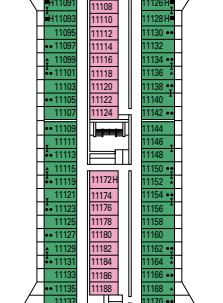

DECK 5  
OPERA

DECK 6  
MUSICA

DECK 7  
FANTASIA

DECK 8  
MERAVIGLIA

LONDON THEATRE

BUTCHER'S CUT

DECK 9  
SEASIDE

DECK 10  
SEASIDE EVO

DECK 11  
BELLISSIMA

DECK 12  
GRANDIOSA

DECK 13  
MAGNIFICA

SPORTS BAR

TOP SAIL LOUNGE

DECK 14  
WORLD CLASS

DECK 15  
PREZIOSA

DECK 16  
SEAVIEW