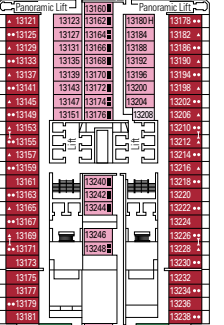

DECK 5  
OPERA

DECK 6  
MUSICA

DECK 7  
FANTASIA

DECK 8  
MERAVIGLIA

LONDON THEATRE

BUTCHER'S CUT

DECK 9  
SEASIDE

DECK 10  
SEASIDE EVO

DECK 11  
BELLISSIMA

DECK 12  
GRANDIOSA

DECK 13  
MAGNIFICA

SPORTS BAR

TOP SAIL LOUNGE

DECK 14  
WORLD CLASS

DECK 15  
PREZIOSA

DECK 16  
SEAVIEW