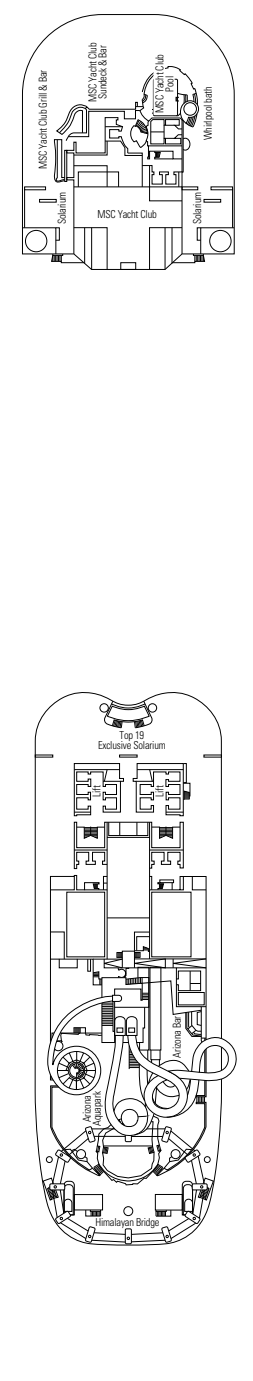

DECK 19
SPLENDIDA