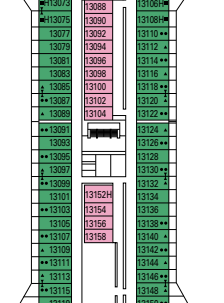

DECK 5  
OPERA

DECK 6  
MUSICA

DECK 7  
FANTASIA

DECK 8  
MERAVIGLIA

LONDON THEATRE

BUTCHER'S CUT

DECK 9  
SEASIDE

DECK 10  
SEASIDE EVO

DECK 11  
BELLISSIMA

DECK 12  
GRANDIOSA

DECK 13  
MAGNIFICA

SPORTS BAR

TOP SAIL LOUNGE

DECK 14  
WORLD CLASS

DECK 15  
PREZIOSA

DECK 16  
SEAVIEW