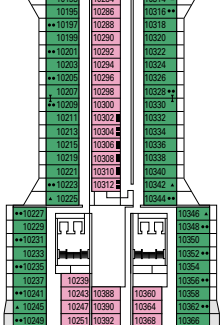

DECK 5  
OPERA

DECK 6  
MUSICA

DECK 7  
FANTASIA

DECK 8  
MERAVIGLIA

LONDON THEATRE

BUTCHER'S CUT

DECK 9  
SEASIDE

DECK 10  
SEASIDE EVO

DECK 11  
BELLISSIMA

DECK 12  
GRANDIOSA

DECK 13  
MAGNIFICA

SPORTS BAR

TOP SAIL LOUNGE

DECK 14  
WORLD CLASS

DECK 15  
PREZIOSA

DECK 16  
SEAVIEW