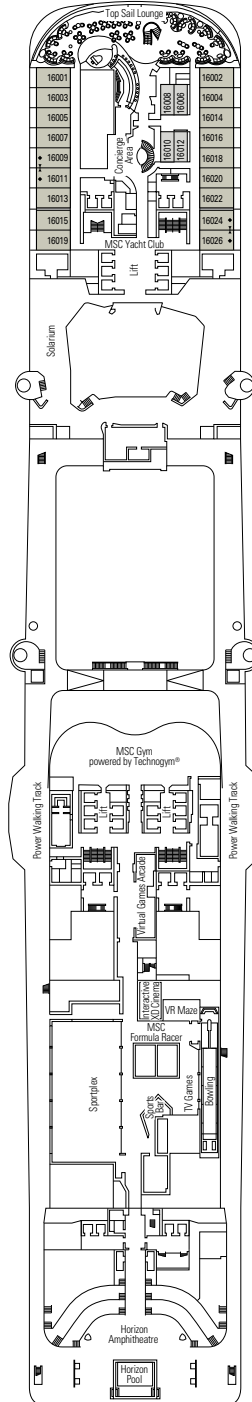

DECK 16
SEAVIEW