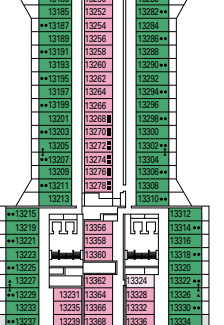

DECK 5  
OPERA

DECK 6  
MUSICA

DECK 7  
FANTASIA

DECK 8  
MERAVIGLIA

LONDON THEATRE

BUTCHER'S CUT

DECK 9  
SEASIDE

DECK 10  
SEASIDE EVO

DECK 11  
BELLISSIMA

DECK 12  
GRANDIOSA

DECK 13  
MAGNIFICA

SPORTS BAR

TOP SAIL LOUNGE

DECK 14  
WORLD CLASS

DECK 15  
PREZIOSA

DECK 16  
SEAVIEW