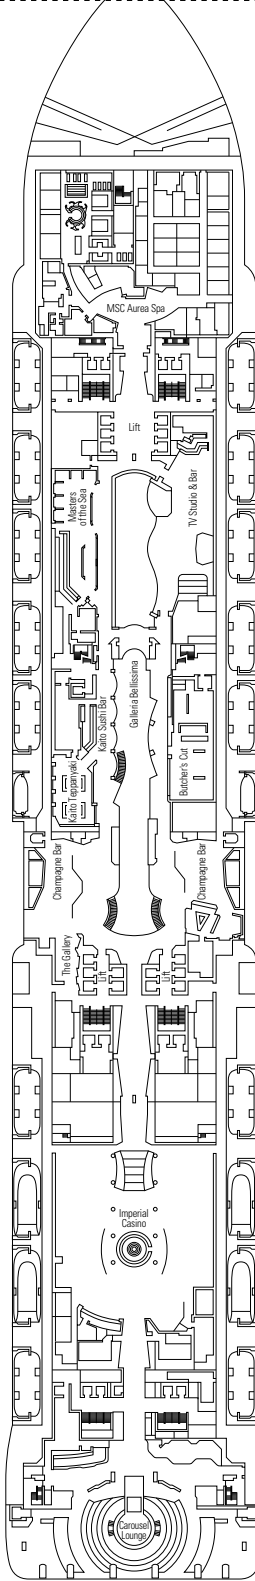

#### LEGEND

▲	Sofa bed
◆	Double sofa bed
■	3 <sup>rd</sup> bed is a pullman bed
■ ■	3 <sup>rd</sup> and 4 <sup>th</sup> beds are pullman beds
● ●	Bunk bed or sofa that can be converted into bunk bed (3 <sup>rd</sup> and 4 <sup>th</sup> beds); bunk beds are not suitable for children under the age of 6.
↔	Connecting cabins
H	Cabin for guests with disabilities or reduced mobility
B	Cabin with bathtub
BS	Cabin with bathtub and shower
⦿	Cabins with obstructed view
⊞	Terrace with whirlpool bath
▒	Balcony with partial or lateral view
▒	Balcony with metal balustrade
▒	Balcony with half glass half metal balustrade

#### CABIN CATEGORIES

MSC Yacht Club Royal Suite	YC3	15
MSC Yacht Club Duplex Suite with whirlpool	YJD	9-12
MSC Yacht Club Deluxe Suite	YC1	14-18
MSC Yacht Club Interior Suite	YIN	14-16
Grand Suite Aurea with terrace and whirlpool	SXJ	12
Premium Suite Aurea with terrace and whirlpool	SLJ	9-13
Premium Suite Aurea	SL1	9-14
Balcony Aurea	BA	11-13
Deluxe Balcony	BR3	13-14
Deluxe Balcony	BR2	11-12
Deluxe Balcony	BR1	8-10
Deluxe Balcony with partial view	BP	8-14
Studio Balcony	BS	13-14
Premium Ocean View	OL2	9-11
Deluxe Ocean View	OR1	5
Junior Ocean View <sup>oo</sup>	OM2	8
Junior Ocean View with obstructed view <sup>oo</sup>	OO	8
Deluxe Interior	IR2	10-14
Deluxe Interior	IR1	5-10
Studio Interior <sup>o</sup>	IS	5-14

Ship configuration, data and descriptions may be subject to change depending on the season and on the destination and must be verified at the time of booking.

L'ATELIER BISTROT

GALLERIA BELLISSIMA

DECK 4  
LIRICA

DECK 5  
OPERA

DECK 6  
MUSICA

DECK 7  
FANTASIA

DECK 8  
MERAVIGLIA

LONDON THEATRE

BUTCHER'S CUT

DECK 9  
SEASIDE

DECK 10  
SEASIDE EVO