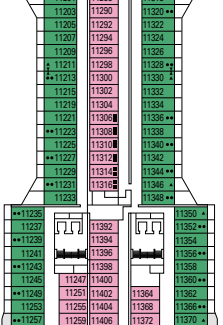

DECK 5  
OPERA

DECK 6  
MUSICA

DECK 7  
FANTASIA

DECK 8  
MERAVIGLIA

LONDON THEATRE

BUTCHER'S CUT

DECK 9  
SEASIDE

DECK 10  
SEASIDE EVO

DECK 11  
BELLISSIMA

DECK 12  
GRANDIOSA

DECK 13  
MAGNIFICA

SPORTS BAR

TOP SAIL LOUNGE

DECK 14  
WORLD CLASS

DECK 15  
PREZIOSA

DECK 16  
SEAVIEW