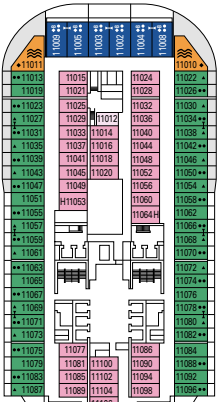

DECK 5  
OPERA

DECK 6  
MUSICA

DECK 7  
FANTASIA

DECK 8  
MERAVIGLIA

LONDON THEATRE

BUTCHER'S CUT

DECK 9  
SEASIDE

DECK 10  
SEASIDE EVO

DECK 11  
BELLISSIMA

DECK 12  
GRANDIOSA

DECK 13  
MAGNIFICA

SPORTS BAR

TOP SAIL LOUNGE

DECK 14  
WORLD CLASS

DECK 15  
PREZIOSA

DECK 16  
SEAVIEW