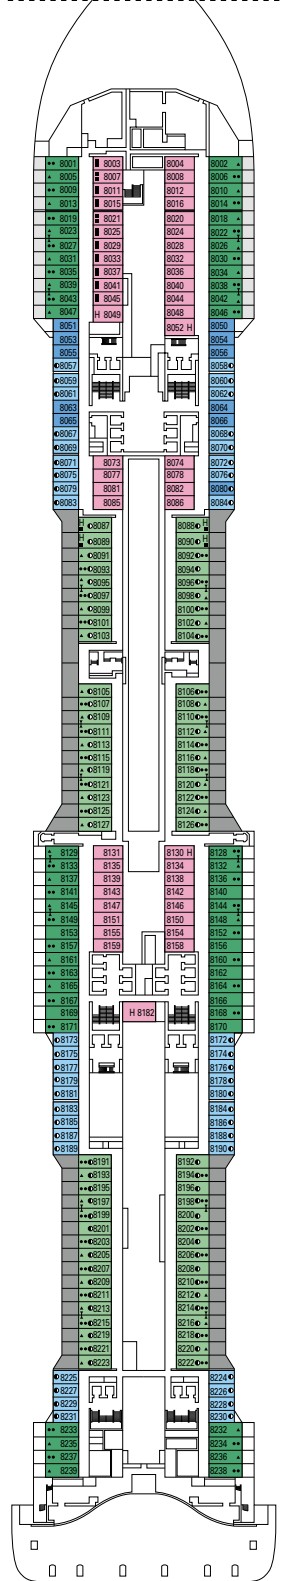

#### LEGEND

▲	Sofa bed
◆	Double sofa bed
■	3 <sup>rd</sup> bed is a pullman bed
■ ■	3 <sup>rd</sup> and 4 <sup>th</sup> beds are pullman beds
● ●	Bunk bed or sofa that can be converted into bunk bed (3 <sup>rd</sup> and 4 <sup>th</sup> beds); bunk beds are not suitable for children under the age of 6.
↔	Connecting cabins
H	Cabin for guests with disabilities or reduced mobility
B	Cabin with bathtub
BS	Cabin with bathtub and shower
⦿	Cabins with obstructed view
⊞	Terrace with whirlpool bath
▒	Balcony with partial or lateral view
▒	Balcony with metal balustrade
▒	Balcony with half glass half metal balustrade

<sup>o</sup> Single cabin with reduced size bed (140x200cm).

<sup>oo</sup> Reduced size bed (140x200cm).

- The ship offers the possibility to combine 2 or 3 connecting cabins with a max occupancy of 4 to 12 people.
- All cabins have one double bed convertible to two single beds except for IS and BS.
- 3<sup>rd</sup> and 4<sup>th</sup> beds available in all categories except for IS, OO, OM2, BS and YIN.
- 5<sup>th</sup> and 6<sup>th</sup> beds available in OL2 and SL1.
- Cabins 13245, 13342, 14213, 14256 have only bunk bed.

DECK 5  
OPERA

DECK 6  
MUSICA

DECK 7  
FANTASIA

DECK 8  
MERAVIGLIA

LONDON THEATRE

BUTCHER'S CUT

DECK 9  
SEASIDE

DECK 10  
SEASIDE EVO