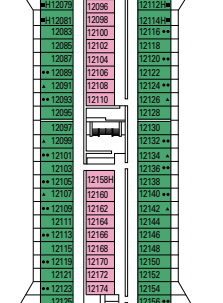

DECK 5  
OPERA

DECK 6  
MUSICA

DECK 7  
FANTASIA

DECK 8  
MERAVIGLIA

LONDON THEATRE

BUTCHER'S CUT

DECK 9  
SEASIDE

DECK 10  
SEASIDE EVO

DECK 11  
BELLISSIMA

DECK 12  
GRANDIOSA

DECK 13  
MAGNIFICA

SPORTS BAR

TOP SAIL LOUNGE

DECK 14  
WORLD CLASS

DECK 15  
PREZIOSA

DECK 16  
SEAVIEW