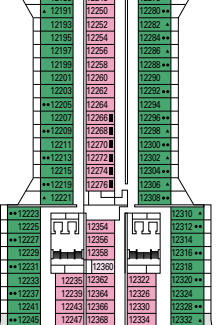

DECK 5  
OPERA

DECK 6  
MUSICA

DECK 7  
FANTASIA

DECK 8  
MERAVIGLIA

LONDON THEATRE

BUTCHER'S CUT

DECK 9  
SEASIDE

DECK 10  
SEASIDE EVO

DECK 11  
BELLISSIMA

DECK 12  
GRANDIOSA

DECK 13  
MAGNIFICA

SPORTS BAR

TOP SAIL LOUNGE

DECK 14  
WORLD CLASS

DECK 15  
PREZIOSA

DECK 16  
SEAVIEW