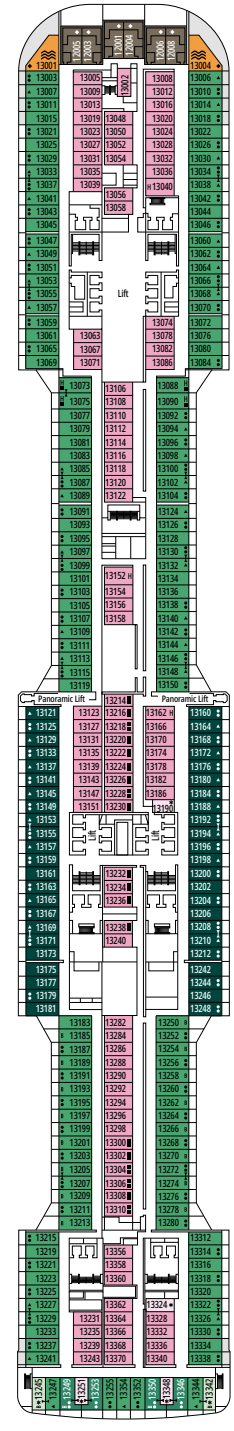

WAVES RESTAURANT

PLAZA MERAVIGLIA

DECK 4  
KOS

DECK 5  
COLOSSEO

DECK 6  
PETRA

DECK 7  
TAJ MAHAL

DECK 8  
MACHU PICCHU

BROADWAY THEATRE

BUTCHER'S CUT

DECK 9  
ALHAMBRA

DECK 10  
HAGIA SOPHIA

DECK 11  
ACROPOLIS

DECK 12  
GRAND CANYON

DECK 13  
KILIMANGIARO

SKY LOUNGE

MSC YACHT CLUB POOL

DECK 14  
ANGKOR WAT

DECK 15  
TOUR EIFFEL

DECK 16  
IGUAZU

DECK 18  
PYRAMIDS

DECK 19  
BABYLON