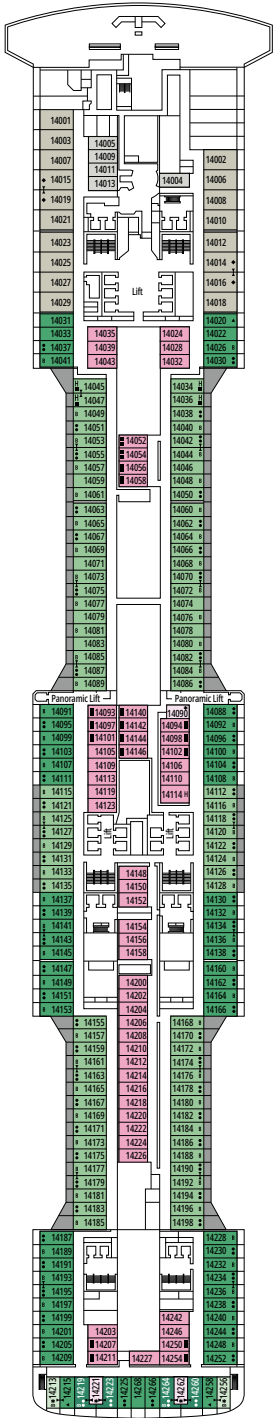

WAVES RESTAURANT

PLAZA MERAVIGLIA

DECK 4  
KOS

DECK 5  
COLOSSEO

DECK 6  
PETRA

DECK 7  
TAJ MAHAL

DECK 8  
MACHU PICCHU

BROADWAY THEATRE

BUTCHER'S CUT

DECK 9  
ALHAMBRA

DECK 10  
HAGIA SOPHIA

DECK 11  
ACROPOLIS

DECK 12  
GRAND CANYON

DECK 13  
KILIMANGIARO

SKY LOUNGE

MSC YACHT CLUB POOL

DECK 14  
ANGKOR WAT

DECK 15  
TOUR EIFFEL

DECK 16  
IGUAZU

DECK 18  
PYRAMIDS

DECK 19  
BABYLON