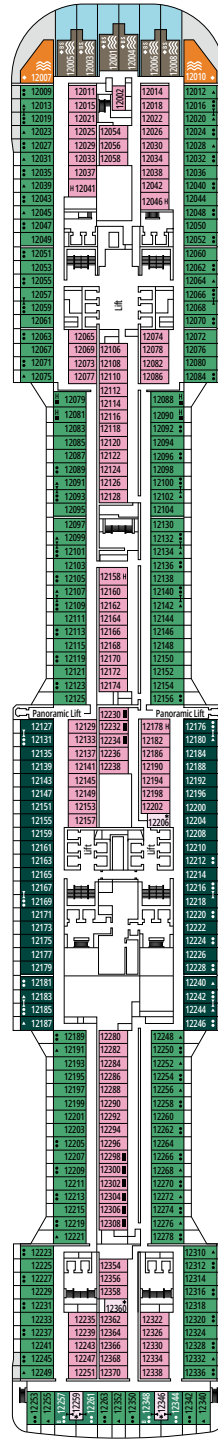

WAVES RESTAURANT

PLAZA MERAVIGLIA

DECK 4  
KOS

DECK 5  
COLOSSEO

DECK 6  
PETRA

DECK 7  
TAJ MAHAL

DECK 8  
MACHU PICCHU

BROADWAY THEATRE

BUTCHER'S CUT

DECK 9  
ALHAMBRA

DECK 10  
HAGIA SOPHIA

DECK 11  
ACROPOLIS

DECK 12  
GRAND CANYON

DECK 13  
KILIMANGIARO

SKY LOUNGE

MSC YACHT CLUB POOL

DECK 14  
ANGKOR WAT

DECK 15  
TOUR EIFFEL

DECK 16  
IGUAZU

DECK 18  
PYRAMIDS

DECK 19  
BABYLON