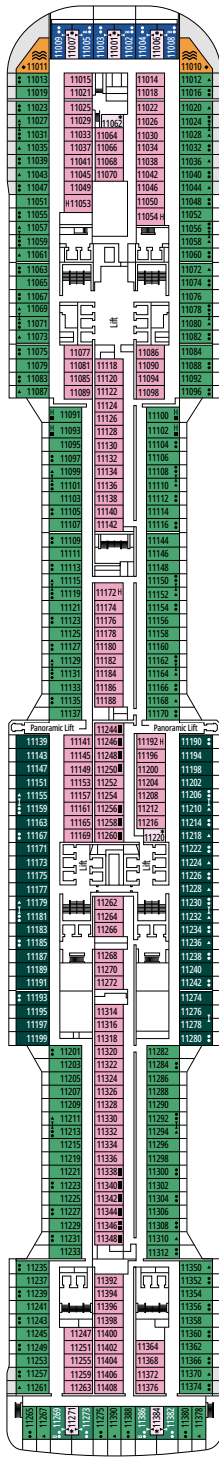

WAVES RESTAURANT

PLAZA MERAVIGLIA

DECK 4  
KOS

DECK 5  
COLOSSEO

DECK 6  
PETRA

DECK 7  
TAJ MAHAL

DECK 8  
MACHU PICCHU

BROADWAY THEATRE

BUTCHER'S CUT

DECK 9  
ALHAMBRA

DECK 10  
HAGIA SOPHIA

DECK 11  
ACROPOLIS

DECK 12  
GRAND CANYON

DECK 13  
KILIMANGIARO

SKY LOUNGE

MSC YACHT CLUB POOL

DECK 14  
ANGKOR WAT

DECK 15  
TOUR EIFFEL

DECK 16  
IGUAZU

DECK 18  
PYRAMIDS

DECK 19  
BABYLON