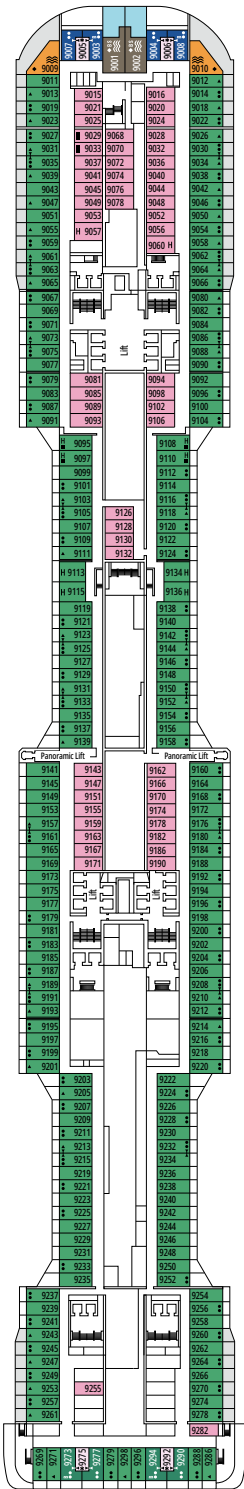

WAVES RESTAURANT

PLAZA MERAVIGLIA

DECK 4  
KOS

DECK 5  
COLOSSEO

DECK 6  
PETRA

DECK 7  
TAJ MAHAL

DECK 8  
MACHU PICCHU

BROADWAY THEATRE

BUTCHER'S CUT

DECK 9  
ALHAMBRA

DECK 10  
HAGIA SOPHIA

DECK 11  
ACROPOLIS

DECK 12  
GRAND CANYON

DECK 13  
KILIMANGIARO

SKY LOUNGE

MSC YACHT CLUB POOL

DECK 14  
ANGKOR WAT

DECK 15  
TOUR EIFFEL

DECK 16  
IGUAZU

DECK 18  
PYRAMIDS

DECK 19  
BABYLON