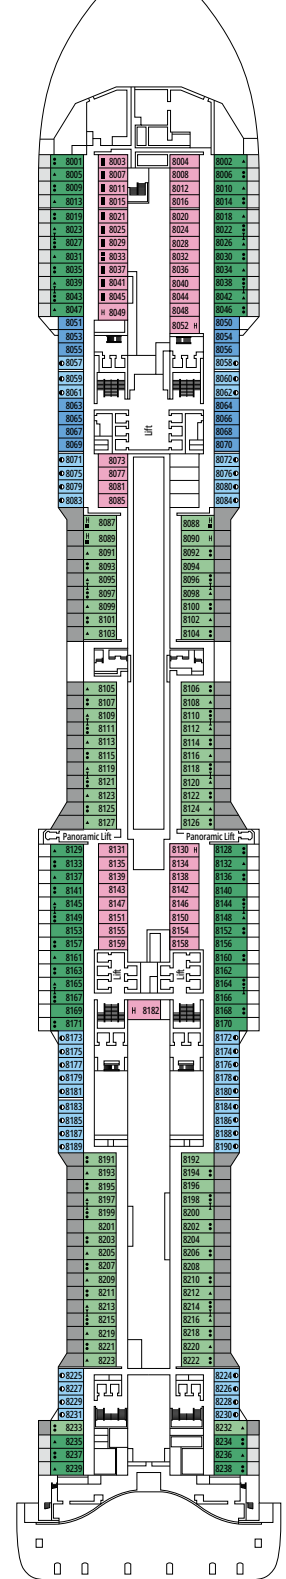

WAVES RESTAURANT

PLAZA MERAVIGLIA

DECK 4  
KOS

DECK 5  
COLOSSEO

DECK 6  
PETRA

DECK 7  
TAJ MAHAL

DECK 8  
MACHU PICCHU

BROADWAY THEATRE

BUTCHER'S CUT

DECK 9  
ALHAMBRA

DECK 10  
HAGIA SOPHIA

DECK 11  
ACROPOLIS

DECK 12  
GRAND CANYON

DECK 13  
KILIMANGIARO

SKY LOUNGE

MSC YACHT CLUB POOL

DECK 14  
ANGKOR WAT

DECK 15  
TOUR EIFFEL

DECK 16  
IGUAZU

DECK 18  
PYRAMIDS

DECK 19  
BABYLON