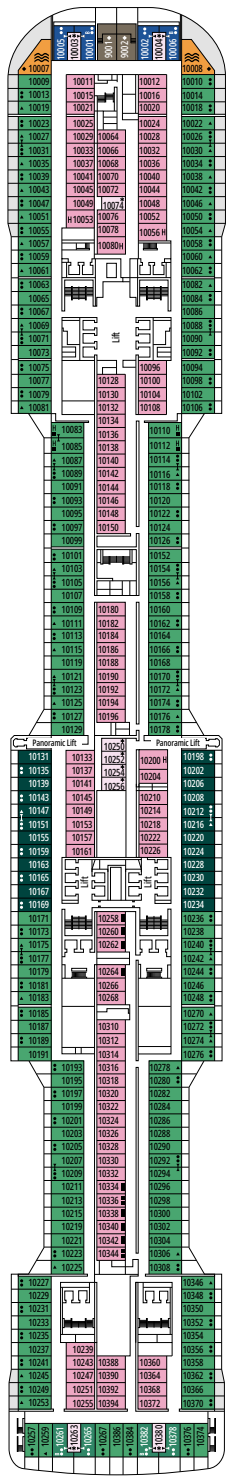

WAVES RESTAURANT

PLAZA MERAVIGLIA

DECK 4  
KOS

DECK 5  
COLOSSEO

DECK 6  
PETRA

DECK 7  
TAJ MAHAL

DECK 8  
MACHU PICCHU

BROADWAY THEATRE

BUTCHER'S CUT

DECK 9  
ALHAMBRA

DECK 10  
HAGIA SOPHIA

DECK 11  
ACROPOLIS

DECK 12  
GRAND CANYON

DECK 13  
KILIMANGIARO

SKY LOUNGE

MSC YACHT CLUB POOL

DECK 14  
ANGKOR WAT

DECK 15  
TOUR EIFFEL

DECK 16  
IGUAZU

DECK 18  
PYRAMIDS

DECK 19  
BABYLON