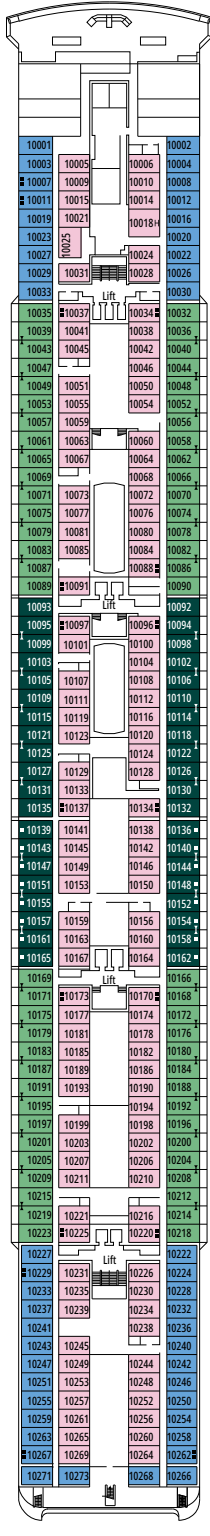

BYBLOS DISCOTECA

LE PISCINE

DECK 10
TURANDOT