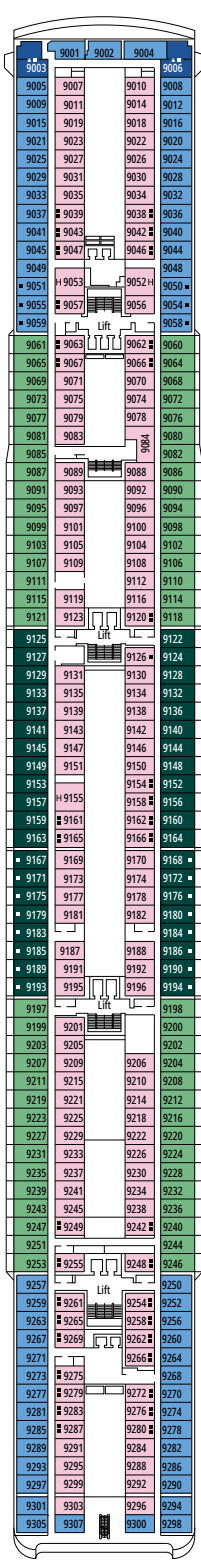

BYBLOS DISCOTECA

LE PISCINE

DECK 9
NORMA