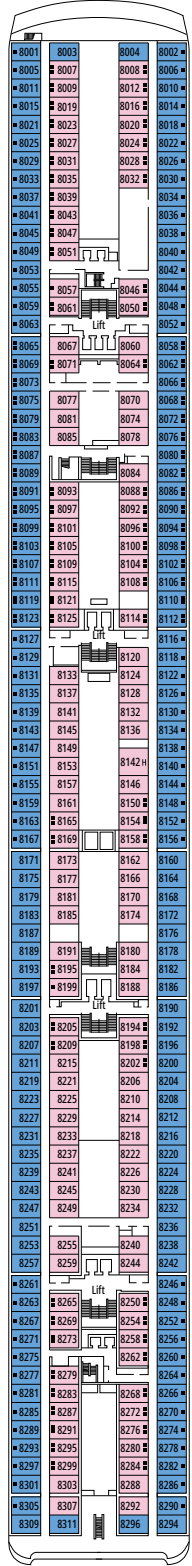

BYBLOS DISCOTECA

LE PISCINE

DECK 8
LA TRAVIATA