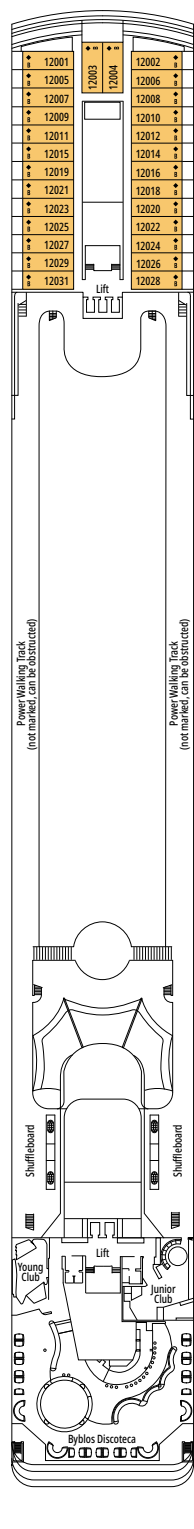

BYBLOS DISCOTECA

LE PISCINE

DECK 12
LA BOHÈME