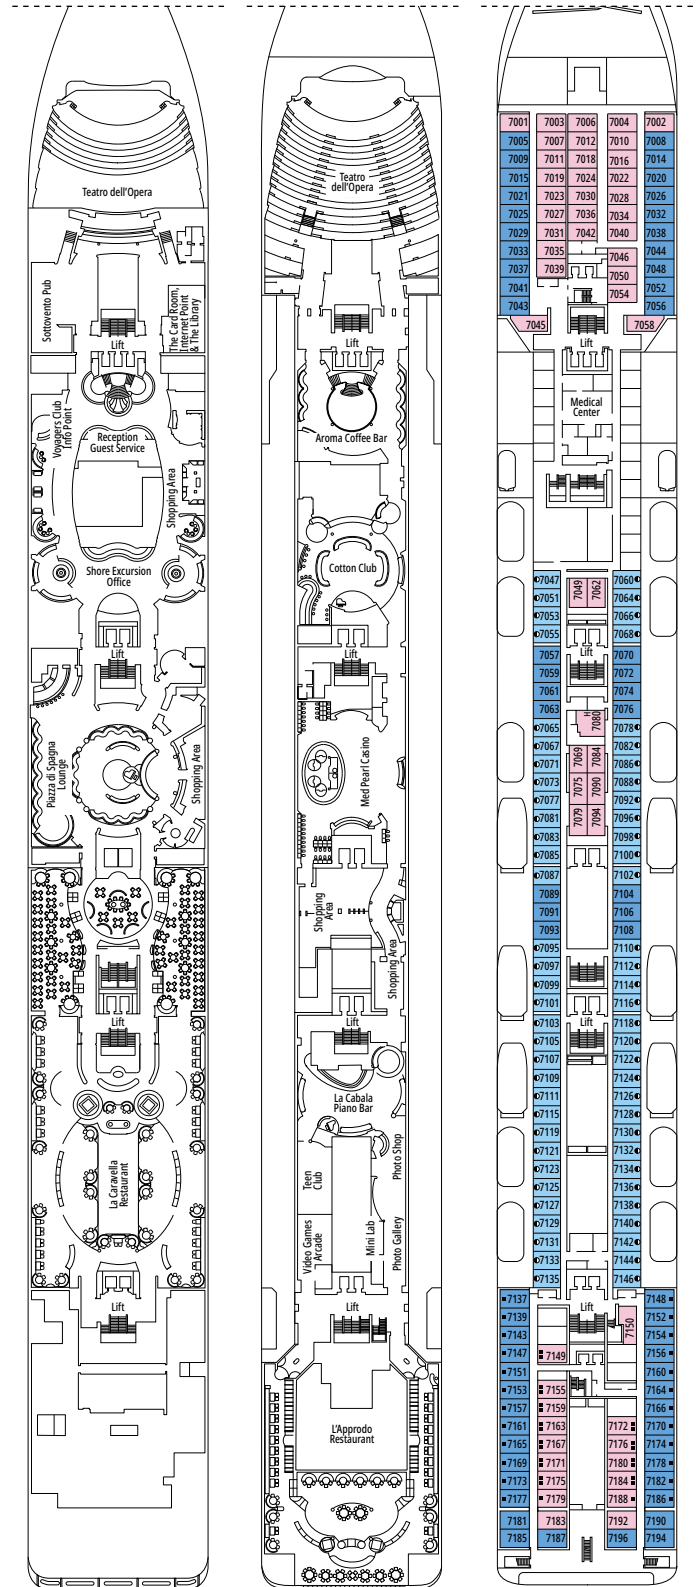

# DECK PLANS & ACCOMMODATIONS

1.075 CABINS  
2.658 GUESTS

THE CARD ROOM

## CABIN CATEGORIES

|  |     |      |
|--|-----|------|
| Junior Suite Aurea                     | SR1 | 12   |
| Deluxe Balcony Aurea                   | BA  | 9-10 |
| Junior Balcony                         | BM1 | 9-10 |
| Premium Ocean View                     | OL1 | 9    |
| Junior Ocean View                      | OM2 | 9-10 |
| Junior Ocean View                      | OM1 | 7-8  |
| Junior Ocean View with obstructed view | OO  | 7    |
| Junior Interior                        | IM2 | 9-10 |
| Junior Interior                        | IM1 | 7-8  |

- Our ships offer the possibility of combining 2 or 3 connecting cabins.
- All cabins have one double bed convertible to two single beds, except in cabins for guests with disabilities or reduced mobility (H).
- 3<sup>rd</sup> bed available in all categories except for OO, OL1, BM1.
- 4<sup>th</sup> bed available in IM1, IM2, OM1 and OM2.

## LEGEND

|     |   |
|-----|---|
| ▲   | Sofa bed  |
| ◆   | Double sofa bed   |
| ■   | 3 <sup>rd</sup> bed is a pullman bed                      |
| ■ ■ | 3 <sup>rd</sup> and 4 <sup>th</sup> beds are pullman beds |
| ↔   | Connecting cabins   |
| H   | Cabin for guests with disabilities or reduced mobility    |
| B   | Cabin with bathtub  |
| ○   | Cabin with obstructed view                                |