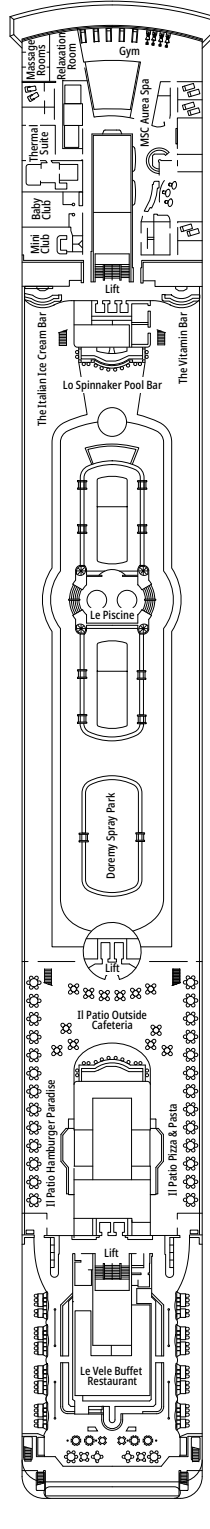

# DECK PLANS & ACCOMMODATIONS

1.075 CABINS  
2.658 GUESTS

THE CARD ROOM

## CABIN CATEGORIES

|  |     |      |
|--|-----|------|
| Junior Suite Aurea                     | SR1 | 12   |
| Deluxe Balcony Aurea                   | BA  | 9-10 |
| Junior Balcony                         | BM1 | 9-10 |
| Premium Ocean View                     | OL1 | 9    |
| Junior Ocean View                      | OM2 | 9-10 |
| Junior Ocean View                      | OM1 | 7-8  |
| Junior Ocean View with obstructed view | OO  | 7    |
| Junior Interior                        | IM2 | 9-10 |
| Junior Interior                        | IM1 | 7-8  |

## LEGEND

|     |   |
|-----|---|
| ▲   | Sofa bed  |
| ◆   | Double sofa bed   |
| ■   | 3 <sup>rd</sup> bed is a pullman bed                      |
| ■ ■ | 3 <sup>rd</sup> and 4 <sup>th</sup> beds are pullman beds |
| ↔   | Connecting cabins   |
| H   | Cabin for guests with disabilities or reduced mobility    |
| B   | Cabin with bathtub  |
| ○   | Cabin with obstructed view                                |

DECK 5  
AIDA

DECK 6  
OTELLO

DECK 7  
RIGOLETTO

BYBLOS DISCOTECA

LE PISCINE

DECK 8  
LA TRAVIATA

DECK 9  
NORMA

DECK 10  
TURANDOT