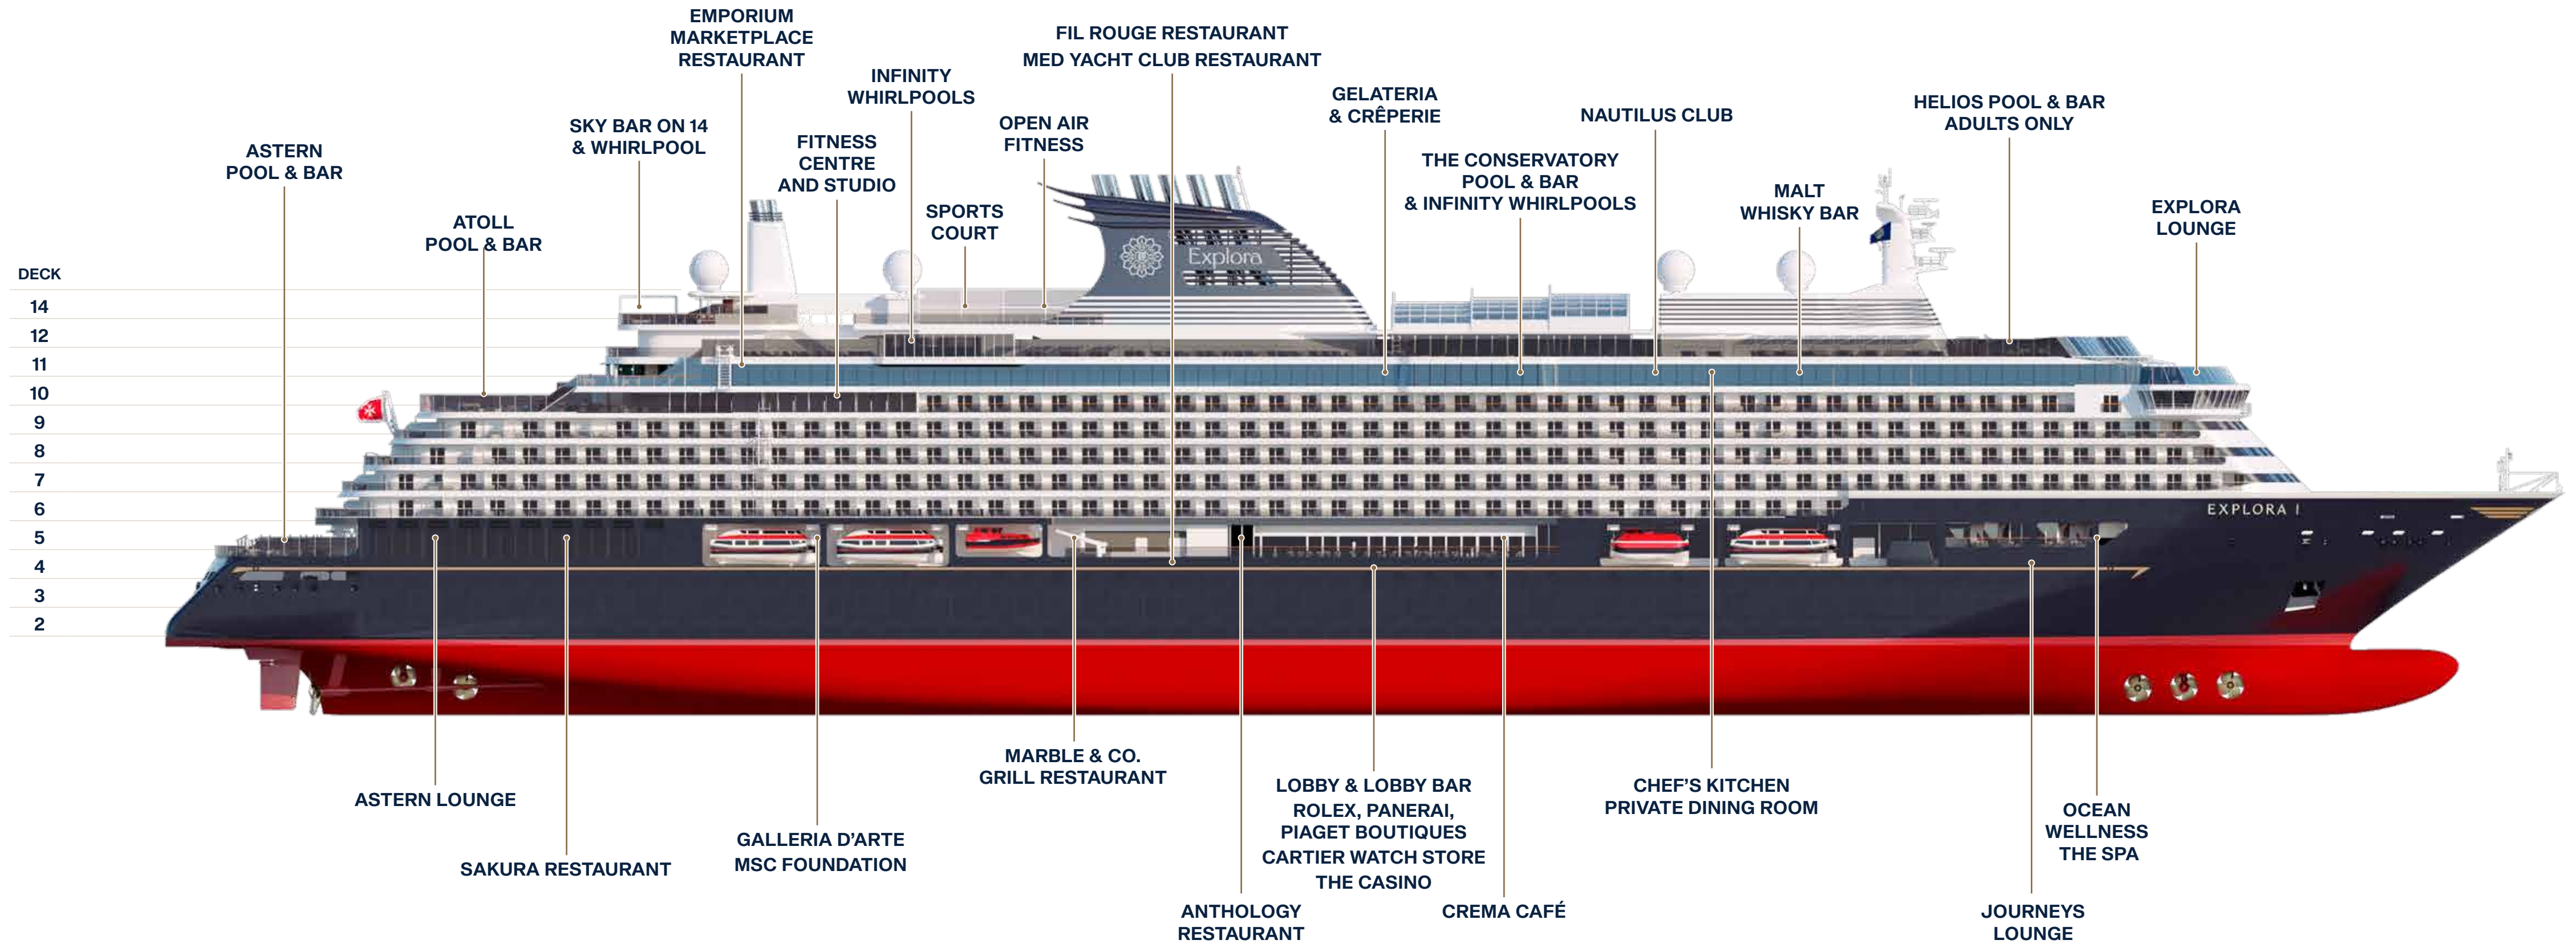

EXPLORA I - EXPLORA II SHIP OVERVIEW

DECK	DECK	DECK	DECK	DECK	DECK	DECK
4	4	5	5	11	11	14
Fil Rouge Restaurant	The Casino	Marble & Co. Grill Restaurant	Ocean Wellness - The Spa	The Conservatory Pool & Bar	Chef's Kitchen	Sky Bar on 14 & whirlpool
4	4	5	10	11	11	14
Med Yacht Club Restaurant	Journeys Lounge	Galleria d'Arte	Ocean Wellness - Fitness Centre	Gelateria & Crêperie	Nautilus Club	Sports Court
4	5	5	10	11	12	14
Shopping Experiences	Astern Pool & Bar	MSC Foundation	Ocean Wellness - Fitness Studio	Infinity whirlpools	Helios Pool & Bar adults only	Ocean Wellness - Open Air Fitness
4	5	5	10	11	12	
Lobby	Sakura Restaurant	Anthology Restaurant	Atoll Pool & Bar	Malt Whisky Bar	Running track	
4	5	5	11	11	12	
Lobby Bar	Astern Lounge	Crema Café	Emporium Marketplace Restaurant	Explora Lounge	Infinity whirlpools	

EXPLORA I - EXPLORA II SUITE DECK PLANS

EXPLORA I - EXPLORA II PUBLIC SPACES DECK PLANS

DECK 3

DECK 4

DECK 5

DECK 11

DECK 12

DECK 14

-  STAIRCASE
-  LIFT