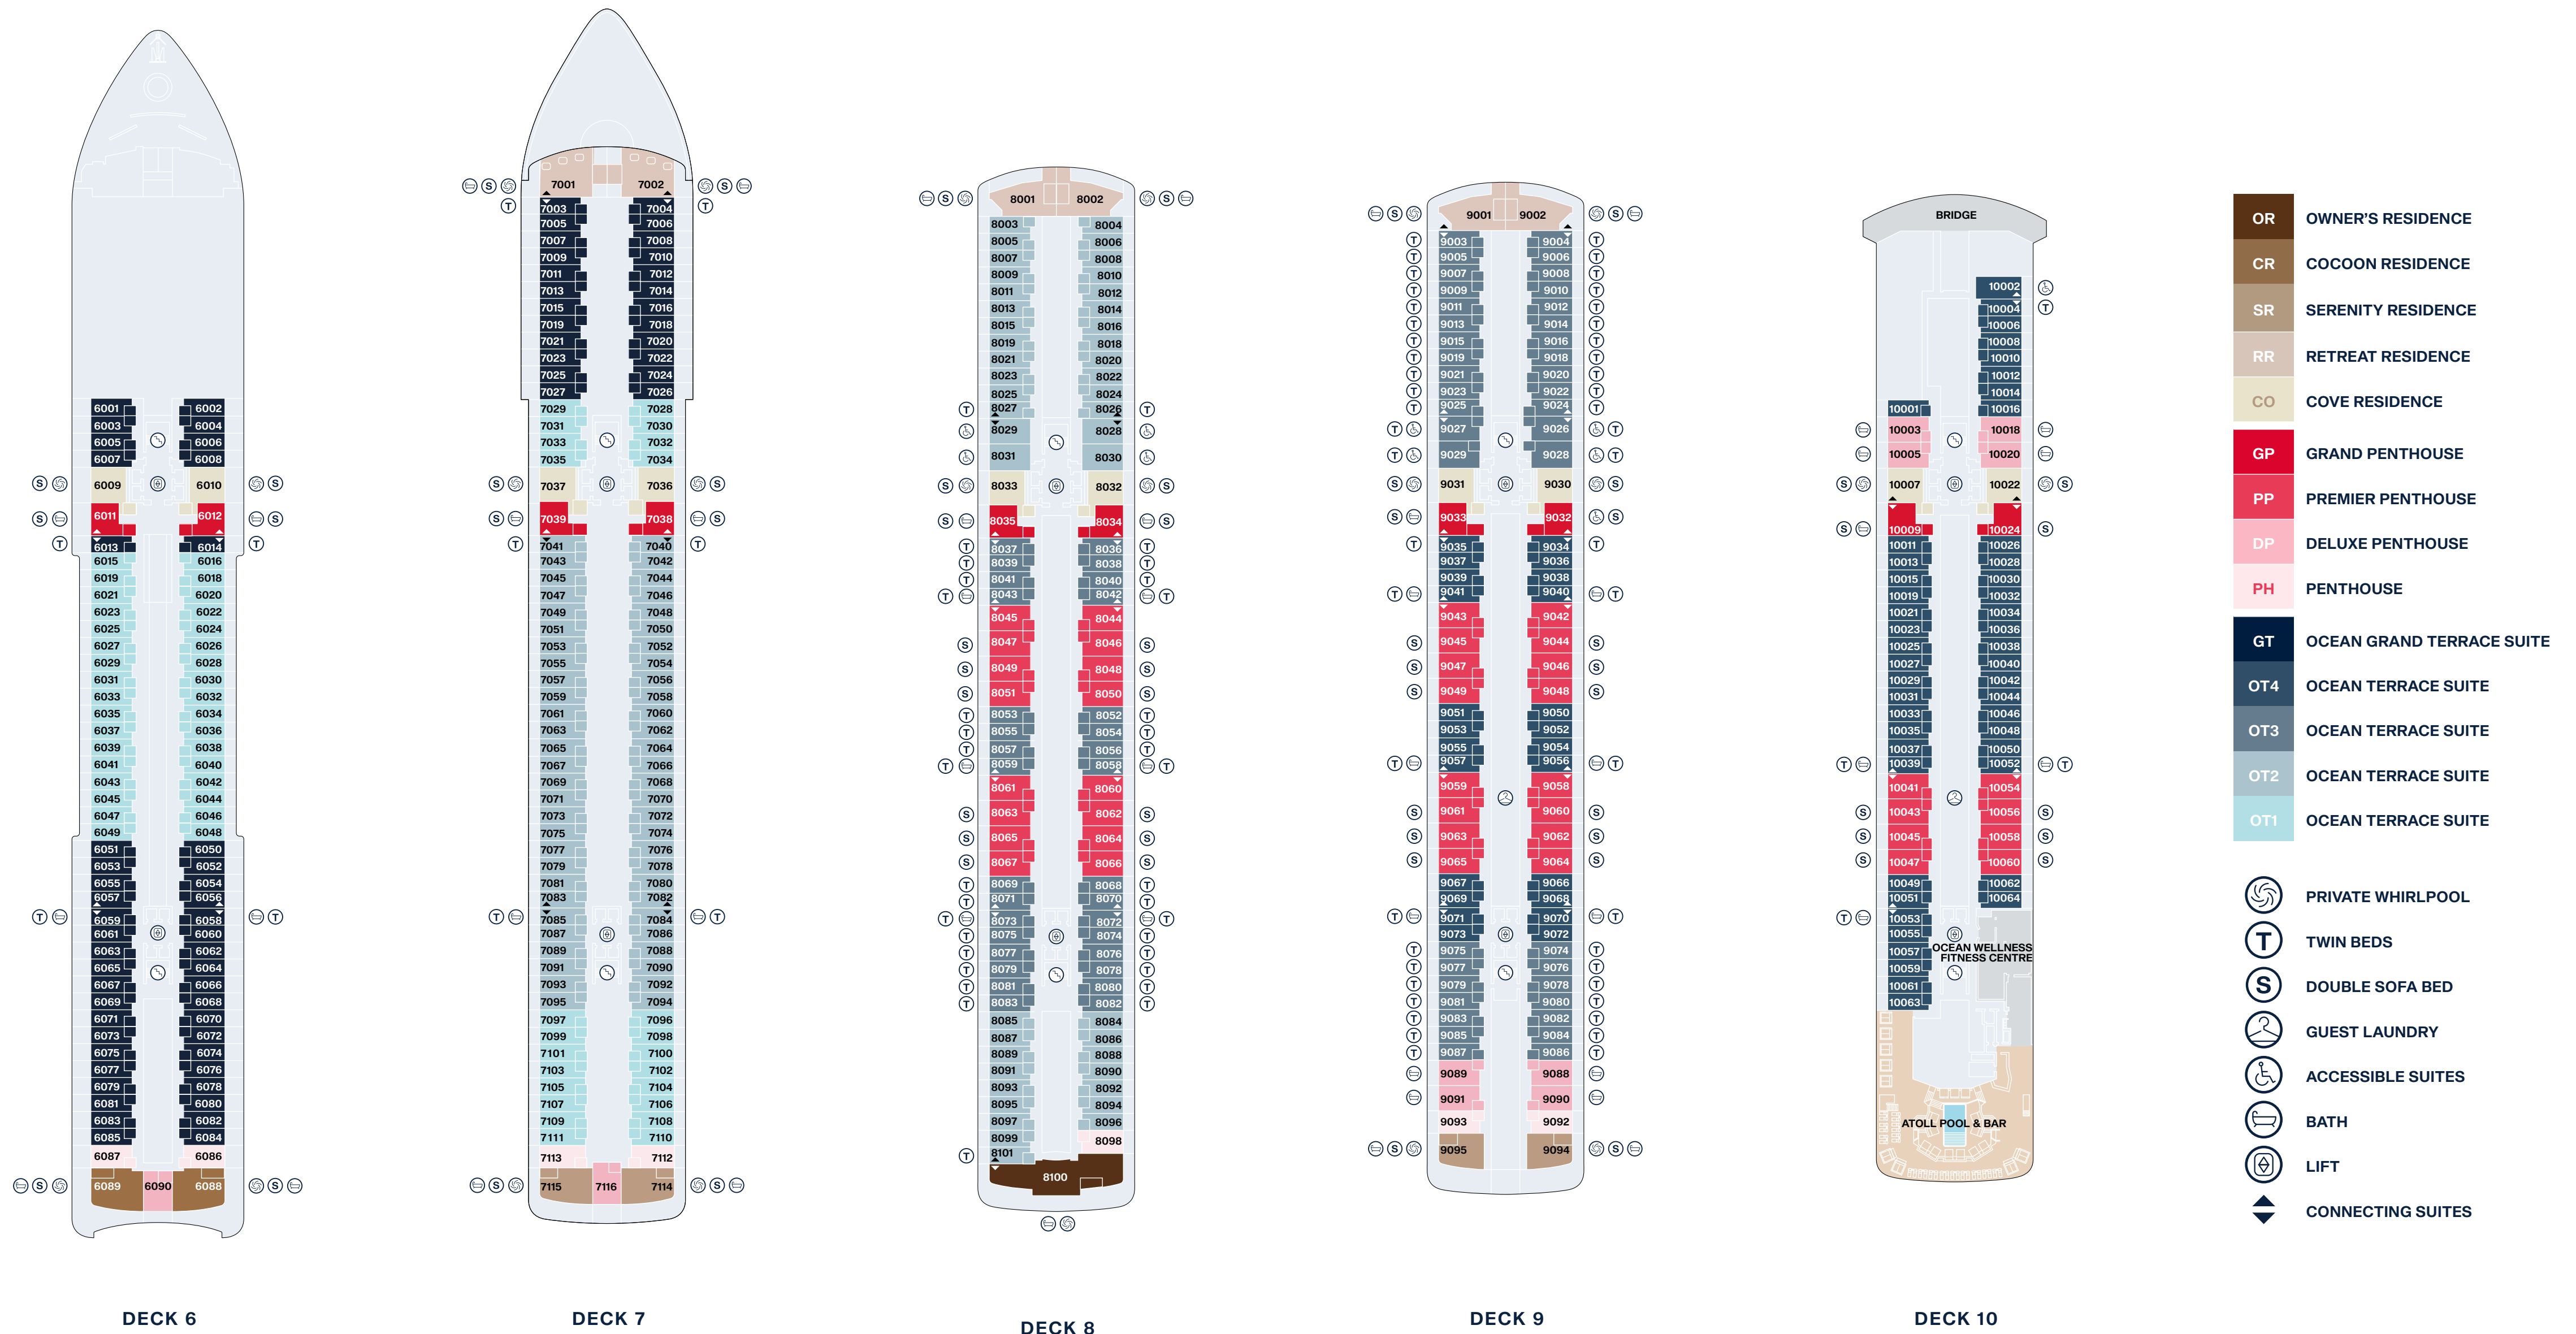

EXPLORA I - EXPLORA II SHIP OVERVIEW

DECK	DECK	DECK	DECK	DECK	DECK	DECK
4	4	5	5	11	11	14
Fil Rouge Restaurant	The Casino	Marble & Co. Grill Restaurant	Ocean Wellness - The Spa	The Conservatory Pool & Bar	Chef's Kitchen	Sky Bar on 14 & whirlpool
4	4	5	10	11	11	14
Med Yacht Club Restaurant	Journeys Lounge	Galleria d'Arte	Ocean Wellness - Fitness Centre	Gelateria & Crêperie	Nautilus Club	Sports Court
4	5	5	10	11	12	14
Shopping Experiences	Astern Pool & Bar	MSC Foundation	Ocean Wellness - Fitness Studio	Infinity whirlpools	Helios Pool & Bar adults only	Ocean Wellness - Open Air Fitness
4	5	5	10	11	12	
Lobby	Sakura Restaurant	Anthology Restaurant	Atoll Pool & Bar	Malt Whisky Bar	Running track	
4	5	5	11	11	12	
Lobby Bar	Astern Lounge	Crema Café	Emporium Marketplace Restaurant	Explora Lounge	Infinity whirlpools	

EXPLORA I - EXPLORA II SUITE DECK PLANS

EXPLORA I - EXPLORA II PUBLIC SPACES DECK PLANS

DECK 3

DECK 4

DECK 5

DECK 11

DECK 12

DECK 14

-  STAIRCASE
-  LIFT