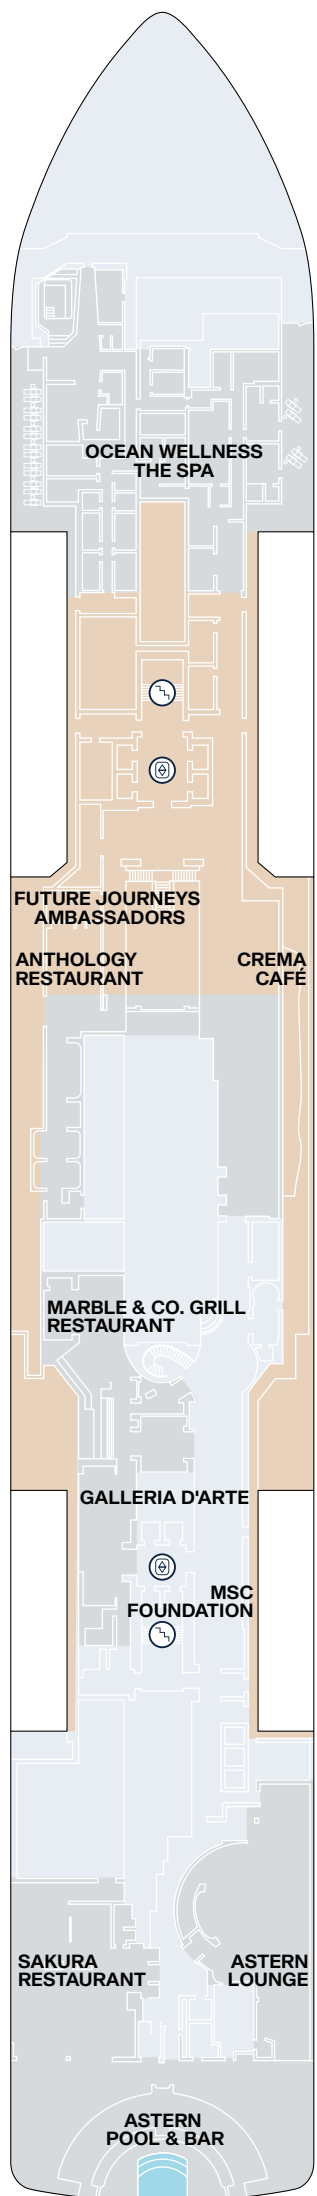

EXPLORA I - EXPLORA II SHIP OVERVIEW

DECK	DECK	DECK	DECK	DECK	DECK	DECK
4	4	5	5	11	11	14
Fil Rouge Restaurant	The Casino	Marble & Co. Grill Restaurant	Ocean Wellness - The Spa	The Conservatory Pool & Bar	Chef's Kitchen	Sky Bar on 14 & whirlpool
4	4	5	10	11	11	14
Med Yacht Club Restaurant	Journeys Lounge	Galleria d'Arte	Ocean Wellness - Fitness Centre	Gelateria & Crêperie	Nautilus Club	Sports Court
4	5	5	10	11	12	14
Shopping Experiences	Astern Pool & Bar	MSC Foundation	Ocean Wellness - Fitness Studio	Infinity whirlpools	Helios Pool & Bar adults only	Ocean Wellness - Open Air Fitness
4	5	5	10	11	12	
Lobby	Sakura Restaurant	Anthology Restaurant	Atoll Pool & Bar	Malt Whisky Bar	Running track	
4	5	5	11	11	12	
Lobby Bar	Astern Lounge	Crema Café	Emporium Marketplace Restaurant	Explora Lounge	Infinity whirlpools	

EXPLORA I - EXPLORA II SUITE DECK PLANS

EXPLORA I - EXPLORA II PUBLIC SPACES DECK PLANS

DECK 3

DECK 4

DECK 5

DECK 11

DECK 12

DECK 14

-  STAIRCASE
-  LIFT