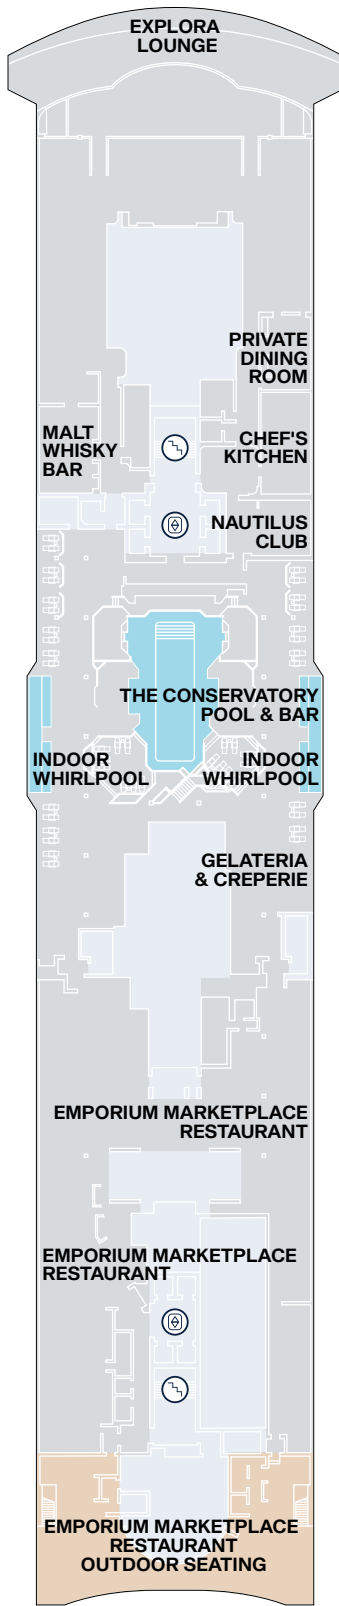

EXPLORA I - EXPLORA II SHIP OVERVIEW

DECK	DECK	DECK	DECK	DECK	DECK	DECK
4	4	5	5	11	11	14
Fil Rouge Restaurant	The Casino	Marble & Co. Grill Restaurant	Ocean Wellness - The Spa	The Conservatory Pool & Bar	Chef's Kitchen	Sky Bar on 14 & whirlpool
4	4	5	10	11	11	14
Med Yacht Club Restaurant	Journeys Lounge	Galleria d'Arte	Ocean Wellness - Fitness Centre	Gelateria & Crêperie	Nautilus Club	Sports Court
4	5	5	10	11	12	14
Shopping Experiences	Astern Pool & Bar	MSC Foundation	Ocean Wellness - Fitness Studio	Infinity whirlpools	Helios Pool & Bar adults only	Ocean Wellness - Open Air Fitness
4	5	5	10	11	12	
Lobby	Sakura Restaurant	Anthology Restaurant	Atoll Pool & Bar	Malt Whisky Bar	Running track	
4	5	5	11	11	12	
Lobby Bar	Astern Lounge	Crema Café	Emporium Marketplace Restaurant	Explora Lounge	Infinity whirlpools	

EXPLORA I - EXPLORA II SUITE DECK PLANS

EXPLORA I - EXPLORA II PUBLIC SPACES DECK PLANS

DECK 3

DECK 4

DECK 5

DECK 11

DECK 12

DECK 14