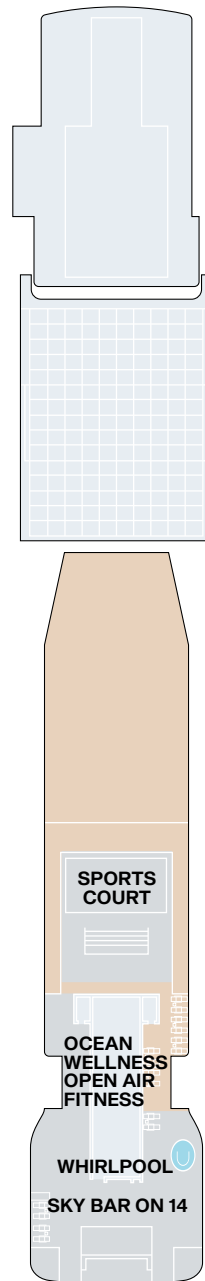

EXPLORA I - EXPLORA II SHIP OVERVIEW

DECK	DECK	DECK	DECK	DECK	DECK	DECK
4	4	5	5	11	11	14
Fil Rouge Restaurant	The Casino	Marble & Co. Grill Restaurant	Ocean Wellness - The Spa	The Conservatory Pool & Bar	Chef's Kitchen	Sky Bar on 14 & whirlpool
4	4	5	10	11	11	14
Med Yacht Club Restaurant	Journeys Lounge	Galleria d'Arte	Ocean Wellness - Fitness Centre	Gelateria & Crêperie	Nautilus Club	Sports Court
4	5	5	10	11	12	14
Shopping Experiences	Astern Pool & Bar	MSC Foundation	Ocean Wellness - Fitness Studio	Infinity whirlpools	Helios Pool & Bar adults only	Ocean Wellness - Open Air Fitness
4	5	5	10	11	12	
Lobby	Sakura Restaurant	Anthology Restaurant	Atoll Pool & Bar	Malt Whisky Bar	Running track	
4	5	5	11	11	12	
Lobby Bar	Astern Lounge	Crema Café	Emporium Marketplace Restaurant	Explora Lounge	Infinity whirlpools	

EXPLORA I - EXPLORA II SUITE DECK PLANS

EXPLORA I - EXPLORA II PUBLIC SPACES DECK PLANS

DECK 3

DECK 4

DECK 5

DECK 11

DECK 12

DECK 14