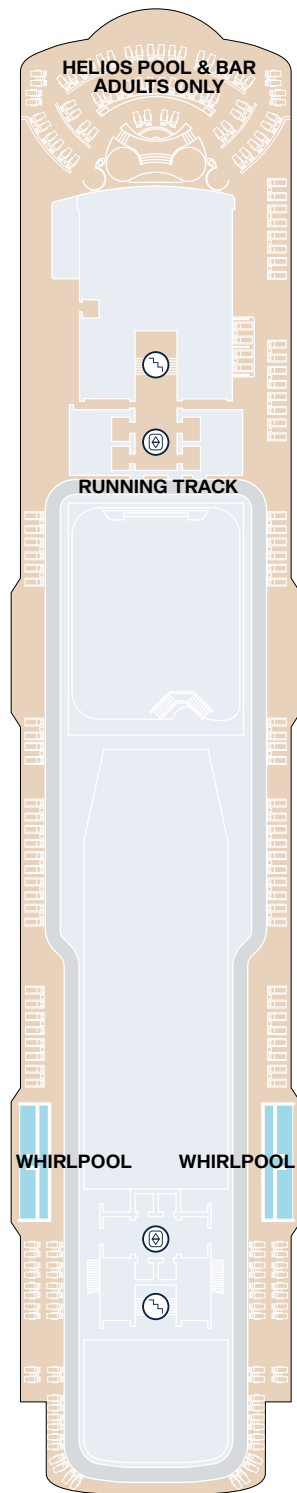

EXPLORA I - EXPLORA II SHIP OVERVIEW

DECK	DECK	DECK	DECK	DECK	DECK	DECK
4	4	5	5	11	11	14
Fil Rouge Restaurant	The Casino	Marble & Co. Grill Restaurant	Ocean Wellness - The Spa	The Conservatory Pool & Bar	Chef's Kitchen	Sky Bar on 14 & whirlpool
4	4	5	10	11	11	14
Med Yacht Club Restaurant	Journeys Lounge	Galleria d'Arte	Ocean Wellness - Fitness Centre	Gelateria & Crêperie	Nautilus Club	Sports Court
4	5	5	10	11	12	14
Shopping Experiences	Astern Pool & Bar	MSC Foundation	Ocean Wellness - Fitness Studio	Infinity whirlpools	Helios Pool & Bar adults only	Ocean Wellness - Open Air Fitness
4	5	5	10	11	12	
Lobby	Sakura Restaurant	Anthology Restaurant	Atoll Pool & Bar	Malt Whisky Bar	Running track	
4	5	5	11	11	12	
Lobby Bar	Astern Lounge	Crema Café	Emporium Marketplace Restaurant	Explora Lounge	Infinity whirlpools	

EXPLORA I - EXPLORA II SUITE DECK PLANS

EXPLORA I - EXPLORA II PUBLIC SPACES DECK PLANS

DECK 3

DECK 4

DECK 5

DECK 11

DECK 12

DECK 14