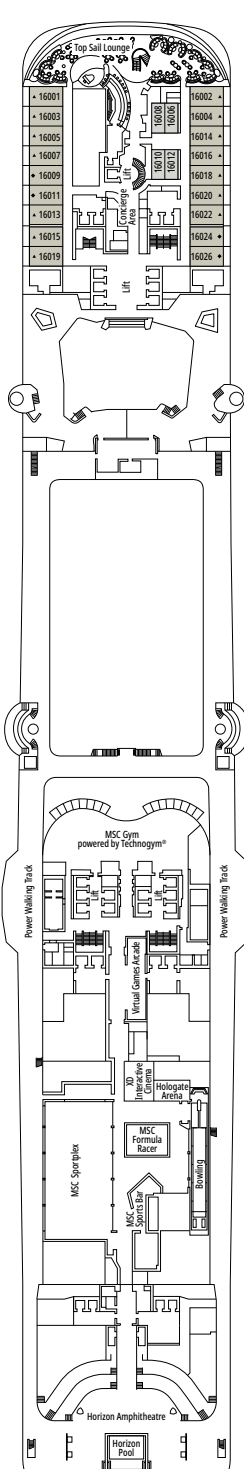

TV STUDIO & BAR

L'ATELIER DU VOYAGEUR

DECK 4
SAINT HELENA

DECK 5
ELBE RIVER

DECK 6
OCEAN CAY

DECK 7
GALÁPAGOS

DECK 8
MARION ISLAND

DELPHI THEATRE

MINI CLUB LEGO®

DECK 9
BLUE BAY

DECK 10
ROSS SEA

DECK 11
FERNANDO DE NORONHA

DECK 12
RAPA NUI

DECK 13
ZAKYNTHOS

TEEN CLUB

INFINITY BAR

DECK 14
GOLFE DU MORBIHAN

DECK 15
CINQUE TERRE

DECK 16
GREAT BARRIER REEF

DECK 18
PORTUGUESE ISLAND

DECK 19
PALAU