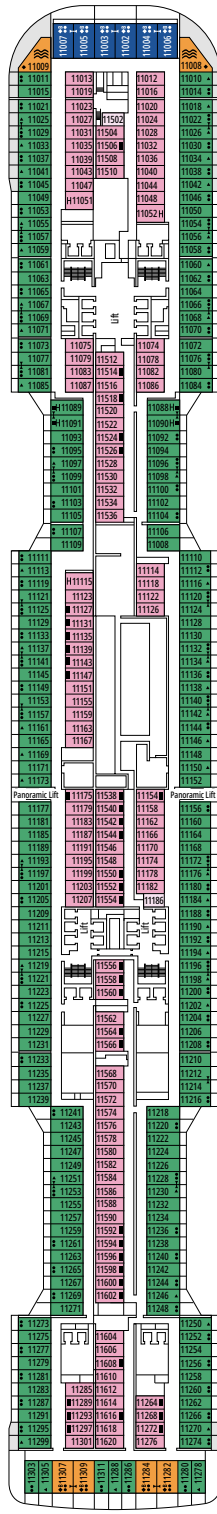

TV STUDIO & BAR

L'ATELIER DU VOYAGEUR

DECK 4
SAINT HELENA

DECK 5
ELBE RIVER

DECK 6
OCEAN CAY

DECK 7
GALÁPAGOS

DECK 8
MARION ISLAND

DELPHI THEATRE

MINI CLUB LEGO®

DECK 9
BLUE BAY

DECK 10
ROSS SEA

DECK 11
FERNANDO DE NORONHA

DECK 12
RAPA NUI

DECK 13
ZAKYNTHOS

TEEN CLUB

INFINITY BAR

DECK 14
GOLFE DU MORBIHAN

DECK 15
CINQUE TERRE

DECK 16
GREAT BARRIER REEF

DECK 18
PORTUGUESE ISLAND

DECK 19
PALAU