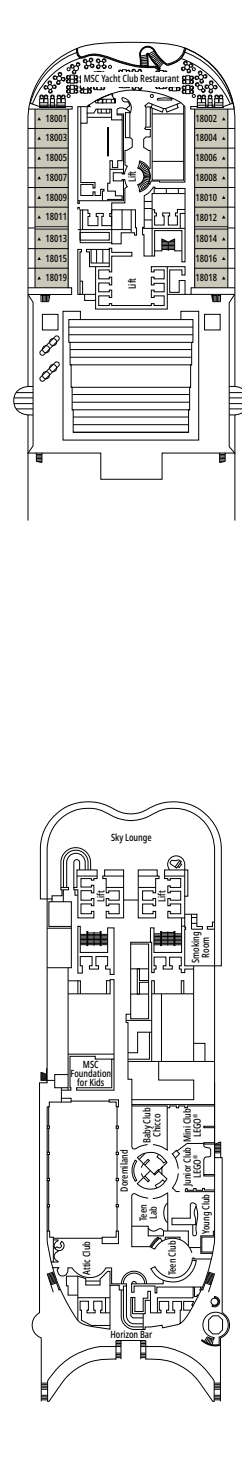

TV STUDIO & BAR

L'ATELIER DU VOYAGEUR

DECK 4
SAINT HELENA

DECK 5
ELBE RIVER

DECK 6
OCEAN CAY

DECK 7
GALÁPAGOS

DECK 8
MARION ISLAND

DELPHI THEATRE

MINI CLUB LEGO®

DECK 9
BLUE BAY

DECK 10
ROSS SEA

DECK 11
FERNANDO DE NORONHA

DECK 12
RAPA NUI

DECK 13
ZAKYNTHOS

TEEN CLUB

INFINITY BAR

DECK 14
GOLFE DU MORBIHAN

DECK 15
CINQUE TERRE

DECK 16
GREAT BARRIER REEF

DECK 18
PORTUGUESE ISLAND

DECK 19
PALAU