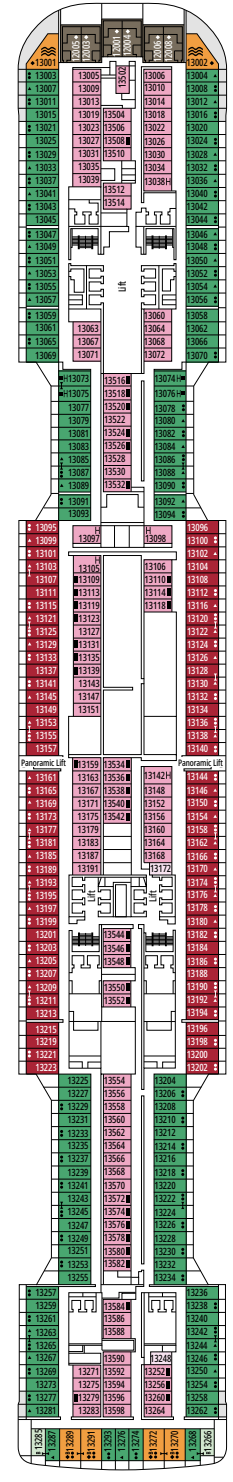

TV STUDIO & BAR

L'ATELIER DU VOYAGEUR

DECK 4
SAINT HELENA

DECK 5
ELBE RIVER

DECK 6
OCEAN CAY

DECK 7
GALÁPAGOS

DECK 8
MARION ISLAND

DELPHI THEATRE

MINI CLUB LEGO®

DECK 9
BLUE BAY

DECK 10
ROSS SEA

DECK 11
FERNANDO DE NORONHA

DECK 12
RAPA NUI

DECK 13
ZAKYNTHOS

TEEN CLUB

INFINITY BAR

DECK 14
GOLFE DU MORBIHAN

DECK 15
CINQUE TERRE

DECK 16
GREAT BARRIER REEF

DECK 18
PORTUGUESE ISLAND

DECK 19
PALAU