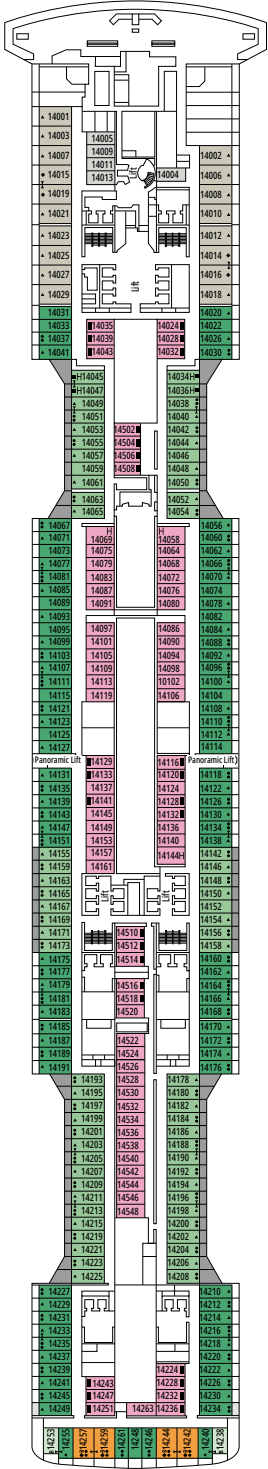

TV STUDIO & BAR

L'ATELIER DU VOYAGEUR

DECK 4
SAINT HELENA

DECK 5
ELBE RIVER

DECK 6
OCEAN CAY

DECK 7
GALÁPAGOS

DECK 8
MARION ISLAND

DELPHI THEATRE

MINI CLUB LEGO®

DECK 9
BLUE BAY

DECK 10
ROSS SEA

DECK 11
FERNANDO DE NORONHA

DECK 12
RAPA NUI

DECK 13
ZAKYNTHOS

TEEN CLUB

INFINITY BAR

DECK 14
GOLFE DU MORBIHAN

DECK 15
CINQUE TERRE

DECK 16
GREAT BARRIER REEF

DECK 18
PORTUGUESE ISLAND

DECK 19
PALAU