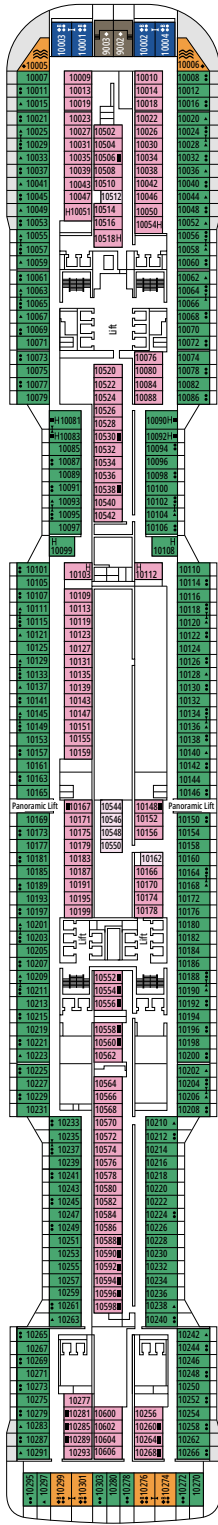

TV STUDIO & BAR

L'ATELIER DU VOYAGEUR

DECK 4
SAINT HELENA

DECK 5
ELBE RIVER

DECK 6
OCEAN CAY

DECK 7
GALÁPAGOS

DECK 8
MARION ISLAND

DELPHI THEATRE

MINI CLUB LEGO®

DECK 9
BLUE BAY

DECK 10
ROSS SEA

DECK 11
FERNANDO DE NORONHA

DECK 12
RAPA NUI

DECK 13
ZAKYNTHOS

TEEN CLUB

INFINITY BAR

DECK 14
GOLFE DU MORBIHAN

DECK 15
CINQUE TERRE

DECK 16
GREAT BARRIER REEF

DECK 18
PORTUGUESE ISLAND

DECK 19
PALAU