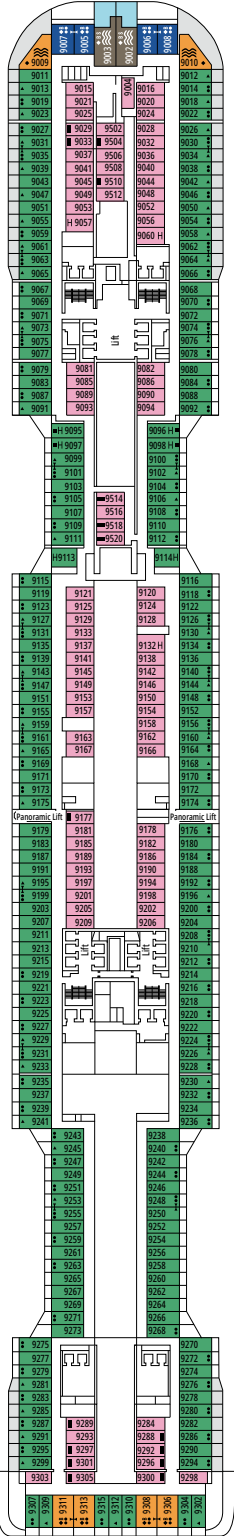

TV STUDIO & BAR

L'ATELIER DU VOYAGEUR

DECK 4
SAINT HELENA

DECK 5
ELBE RIVER

DECK 6
OCEAN CAY

DECK 7
GALÁPAGOS

DECK 8
MARION ISLAND

DELPHI THEATRE

MINI CLUB LEGO®

DECK 9
BLUE BAY

DECK 10
ROSS SEA

DECK 11
FERNANDO DE NORONHA

DECK 12
RAPA NUI

DECK 13
ZAKYNTHOS

TEEN CLUB

INFINITY BAR

DECK 14
GOLFE DU MORBIHAN

DECK 15
CINQUE TERRE

DECK 16
GREAT BARRIER REEF

DECK 18
PORTUGUESE ISLAND

DECK 19
PALAU