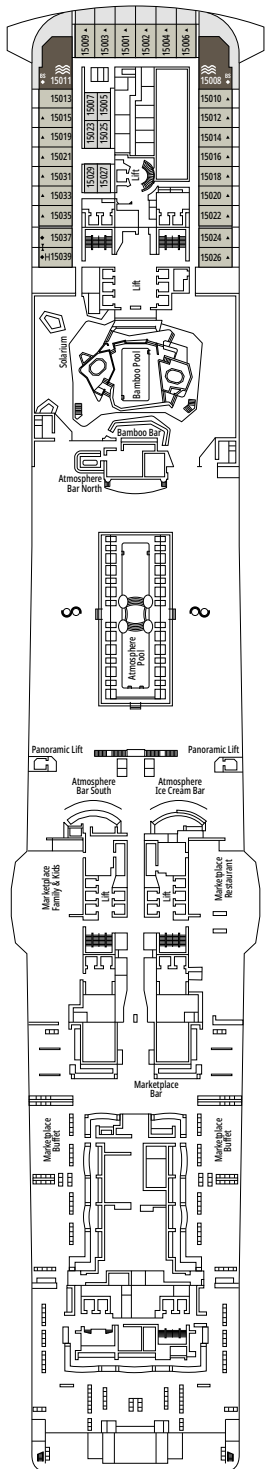

TV STUDIO & BAR

L'ATELIER DU VOYAGEUR

DECK 4
SAINT HELENA

DECK 5
ELBE RIVER

DECK 6
OCEAN CAY

DECK 7
GALÁPAGOS

DECK 8
MARION ISLAND

DELPHI THEATRE

MINI CLUB LEGO®

DECK 9
BLUE BAY

DECK 10
ROSS SEA

DECK 11
FERNANDO DE NORONHA

DECK 12
RAPA NUI

DECK 13
ZAKYNTHOS

TEEN CLUB

INFINITY BAR

DECK 14
GOLFE DU MORBIHAN

DECK 15
CINQUE TERRE

DECK 16
GREAT BARRIER REEF

DECK 18
PORTUGUESE ISLAND

DECK 19
PALAU