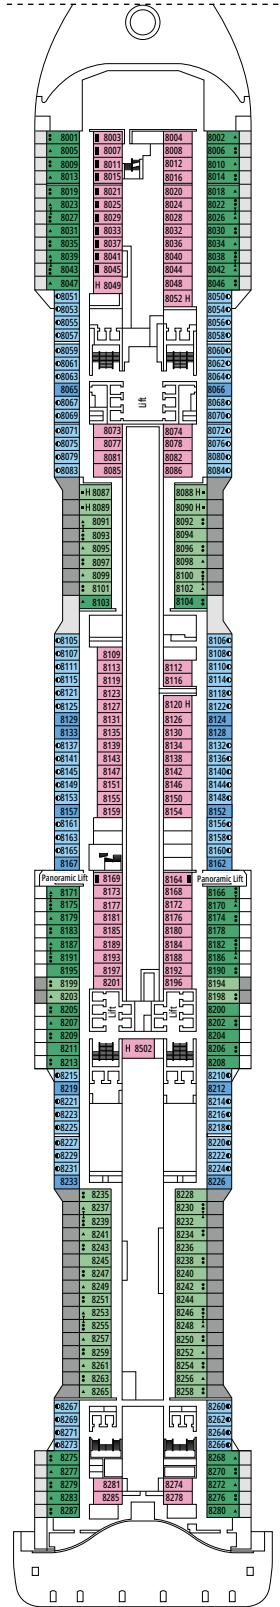

TV STUDIO & BAR

L'ATELIER DU VOYAGEUR

DECK 4
SAINT HELENA

DECK 5
ELBE RIVER

DECK 6
OCEAN CAY

DECK 7
GALÁPAGOS

DECK 8
MARION ISLAND

DELPHI THEATRE

MINI CLUB LEGO®

DECK 9
BLUE BAY

DECK 10
ROSS SEA

DECK 11
FERNANDO DE NORONHA

DECK 12
RAPA NUI

DECK 13
ZAKYNTHOS

TEEN CLUB

INFINITY BAR

DECK 14
GOLFE DU MORBIHAN

DECK 15
CINQUE TERRE

DECK 16
GREAT BARRIER REEF

DECK 18
PORTUGUESE ISLAND

DECK 19
PALAU