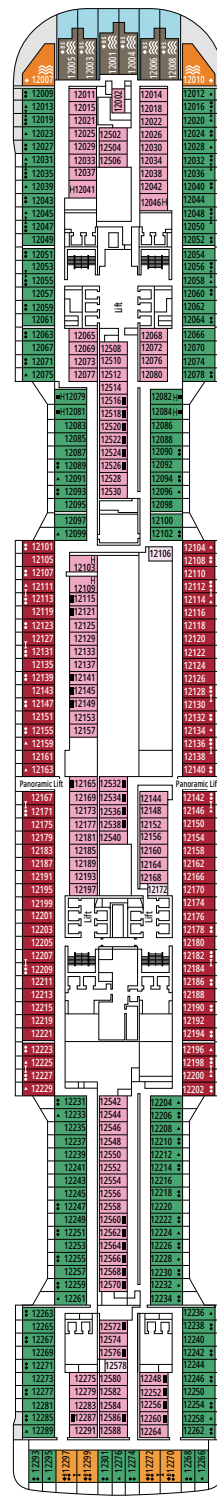

TV STUDIO & BAR

L'ATELIER DU VOYAGEUR

DECK 4
SAINT HELENA

DECK 5
ELBE RIVER

DECK 6
OCEAN CAY

DECK 7
GALÁPAGOS

DECK 8
MARION ISLAND

DELPHI THEATRE

MINI CLUB LEGO®

DECK 9
BLUE BAY

DECK 10
ROSS SEA

DECK 11
FERNANDO DE NORONHA

DECK 12
RAPA NUI

DECK 13
ZAKYNTHOS

TEEN CLUB

INFINITY BAR

DECK 14
GOLFE DU MORBIHAN

DECK 15
CINQUE TERRE

DECK 16
GREAT BARRIER REEF

DECK 18
PORTUGUESE ISLAND

DECK 19
PALAU