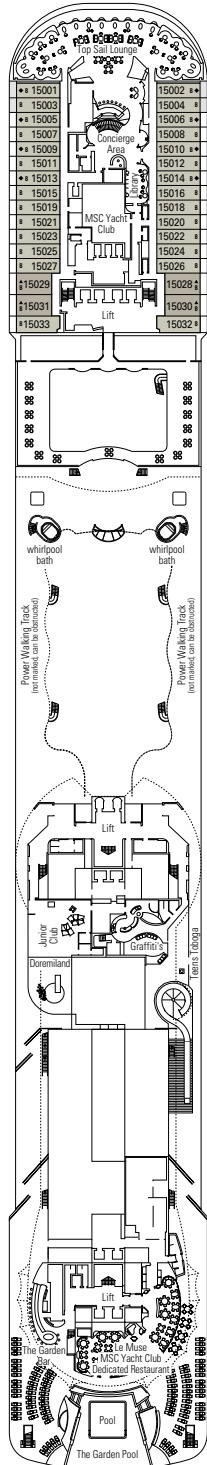

LA CANTINA DI BACCO

GOLDEN JAZZ BAR

DECK 4  
ATLANTE

DECK 5  
SATURNO

DECK 6  
ZEUS

DECK 7  
APOLLO

DECK 8  
ARTEMIDE

BLACK & WHITE LOUNGE

MSC FORMULA RACER

DECK 9  
MINERVA

DECK 10  
GIUNONE

DECK 11  
IRIDE

DECK 12  
AURORA

DECK 13  
CUPIDO

GALAXY DISCO & RESTAURANT

MSC YACHT CLUB TOP SAIL LOUNGE

DECK 14  
AFRODITE

DECK 15  
MERCURIO

DECK 16  
URANO

DECK 18  
ELIOS