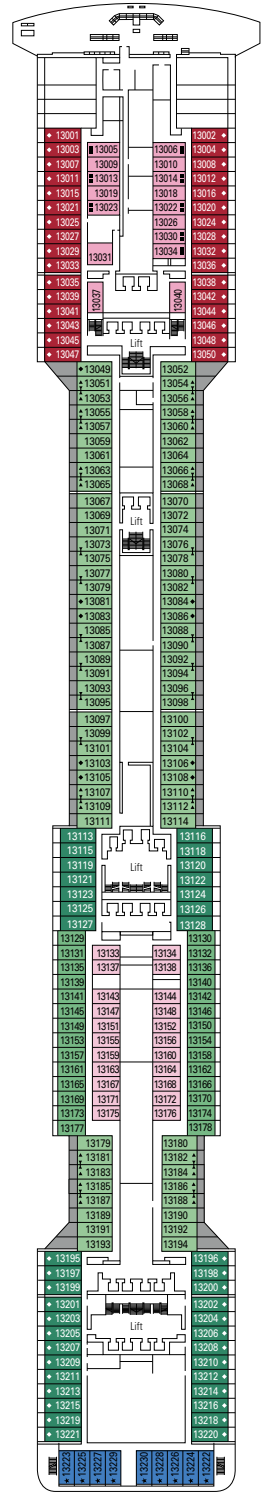

LA CANTINA DI BACCO

GOLDEN JAZZ BAR

DECK 4  
ATLANTE

DECK 5  
SATURNO

DECK 6  
ZEUS

DECK 7  
APOLLO

DECK 8  
ARTEMIDE

BLACK & WHITE LOUNGE

MSC FORMULA RACER

DECK 9  
MINERVA

DECK 10  
GIUNONE

DECK 11  
IRIDE

DECK 12  
AURORA

DECK 13  
CUPIDO

GALAXY DISCO & RESTAURANT

MSC YACHT CLUB TOP SAIL LOUNGE

DECK 14  
AFRODITE

DECK 15  
MERCURIO

DECK 16  
URANO

DECK 18  
ELIOS