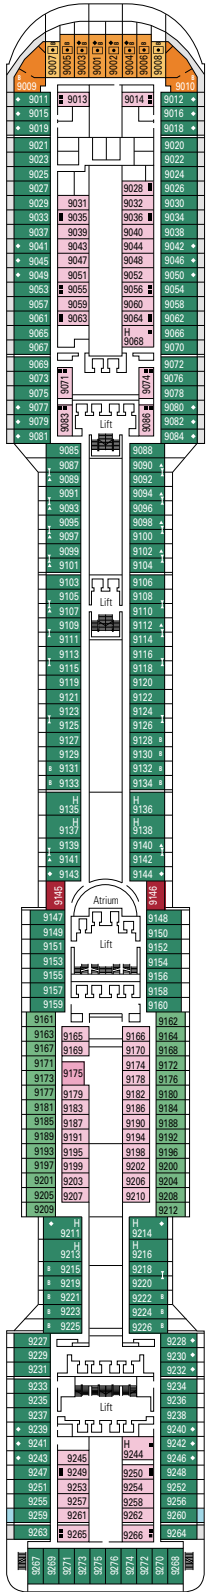

LA CANTINA DI BACCO

GOLDEN JAZZ BAR

DECK 4  
ATLANTE

DECK 5  
SATURNO

DECK 6  
ZEUS

DECK 7  
APOLLO

DECK 8  
ARTEMIDE

BLACK & WHITE LOUNGE

MSC FORMULA RACER

DECK 9  
MINERVA

DECK 10  
GIUNONE

DECK 11  
IRIDE

DECK 12  
AURORA

DECK 13  
CUPIDO

GALAXY DISCO & RESTAURANT

MSC YACHT CLUB TOP SAIL LOUNGE

DECK 14  
AFRODITE

DECK 15  
MERCURIO

DECK 16  
URANO

DECK 18  
ELIOS