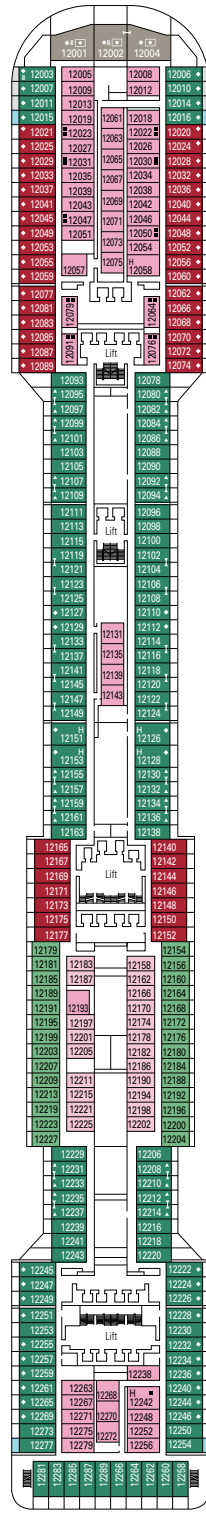

LA CANTINA DI BACCO

GOLDEN JAZZ BAR

DECK 4  
ATLANTE

DECK 5  
SATURNO

DECK 6  
ZEUS

DECK 7  
APOLLO

DECK 8  
ARTEMIDE

BLACK & WHITE LOUNGE

MSC FORMULA RACER

DECK 9  
MINERVA

DECK 10  
GIUNONE

DECK 11  
IRIDE

DECK 12  
AURORA

DECK 13  
CUPIDO

GALAXY DISCO & RESTAURANT

MSC YACHT CLUB TOP SAIL LOUNGE

DECK 14  
AFRODITE

DECK 15  
MERCURIO

DECK 16  
URANO

DECK 18  
ELIOS