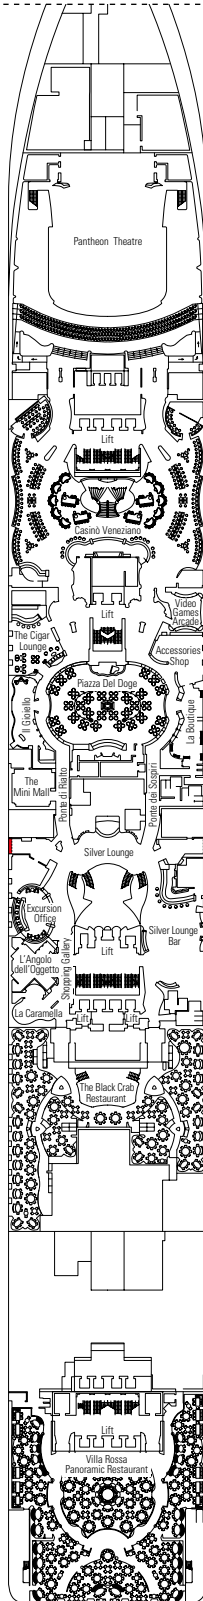

LA CANTINA DI BACCO

GOLDEN JAZZ BAR

DECK 4  
ATLANTE

DECK 5  
SATURNO

DECK 6  
ZEUS

DECK 7  
APOLLO

DECK 8  
ARTEMIDE

BLACK & WHITE LOUNGE

MSC FORMULA RACER

DECK 9  
MINERVA

DECK 10  
GIUNONE

DECK 11  
IRIDE

DECK 12  
AURORA

DECK 13  
CUPIDO

GALAXY DISCO & RESTAURANT

MSC YACHT CLUB TOP SAIL LOUNGE

DECK 14  
AFRODITE

DECK 15  
MERCURIO

DECK 16  
URANO

DECK 18  
ELIOS