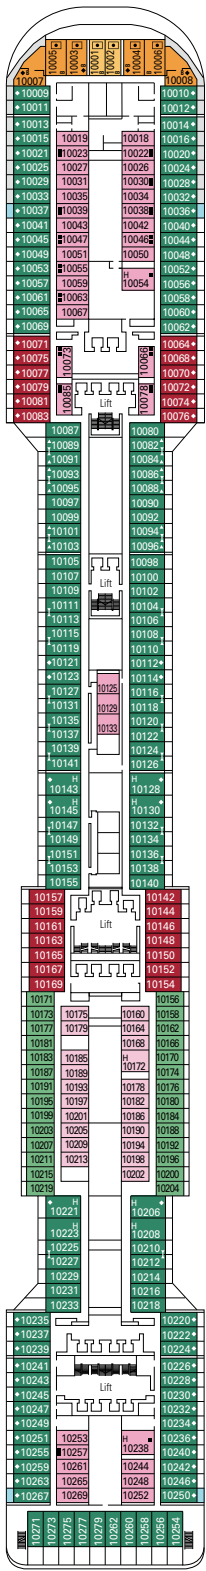

LA CANTINA DI BACCO

GOLDEN JAZZ BAR

DECK 4  
ATLANTE

DECK 5  
SATURNO

DECK 6  
ZEUS

DECK 7  
APOLLO

DECK 8  
ARTEMIDE

BLACK & WHITE LOUNGE

MSC FORMULA RACER

DECK 9  
MINERVA

DECK 10  
GIUNONE

DECK 11  
IRIDE

DECK 12  
AURORA

DECK 13  
CUPIDO

GALAXY DISCO & RESTAURANT

MSC YACHT CLUB TOP SAIL LOUNGE

DECK 14  
AFRODITE

DECK 15  
MERCURIO

DECK 16  
URANO

DECK 18  
ELIOS