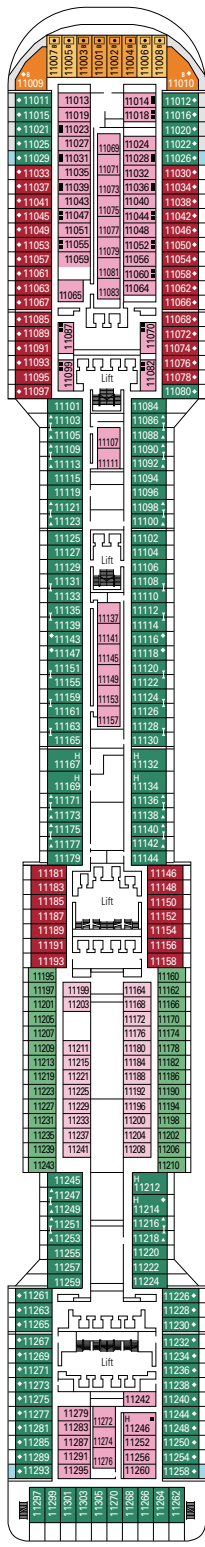

LA CANTINA DI BACCO

GOLDEN JAZZ BAR

DECK 4  
ATLANTE

DECK 5  
SATURNO

DECK 6  
ZEUS

DECK 7  
APOLLO

DECK 8  
ARTEMIDE

BLACK & WHITE LOUNGE

MSC FORMULA RACER

DECK 9  
MINERVA

DECK 10  
GIUNONE

DECK 11  
IRIDE

DECK 12  
AURORA

DECK 13  
CUPIDO

GALAXY DISCO & RESTAURANT

MSC YACHT CLUB TOP SAIL LOUNGE

DECK 14  
AFRODITE

DECK 15  
MERCURIO

DECK 16  
URANO

DECK 18  
ELIOS