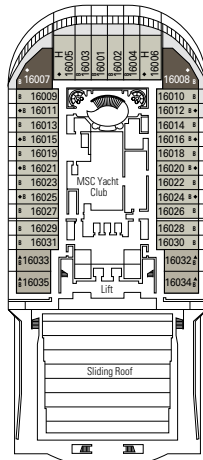

MSC FORMULA RACER

DECK 9  
MINERVA

DECK 10  
GIUNONE

DECK 11  
IRIDE

DECK 12  
AURORA

DECK 13  
CUPIDO

GALAXY DISCO & RESTAURANT

MSC YACHT CLUB TOP SAIL LOUNGE

DECK 14  
AFRODITE

DECK 15  
MERCURIO

DECK 16  
URANO

DECK 18  
ELIOS