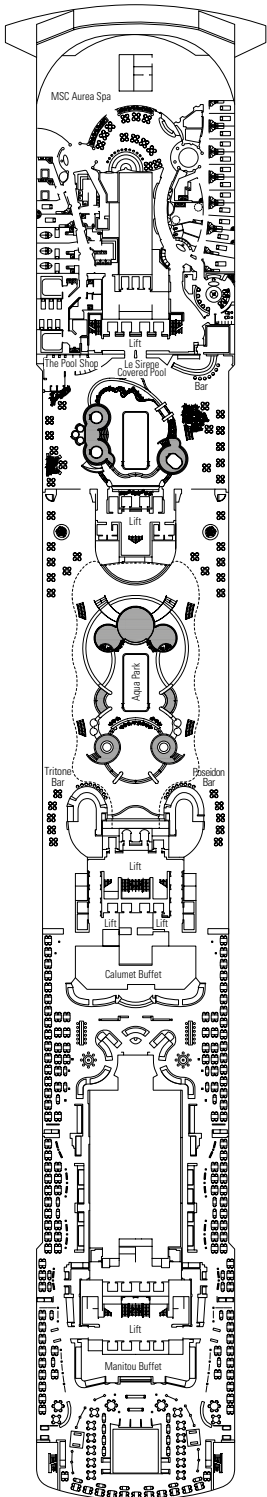

LA CANTINA DI BACCO

GOLDEN JAZZ BAR

DECK 4  
ATLANTE

DECK 5  
SATURNO

DECK 6  
ZEUS

DECK 7  
APOLLO

DECK 8  
ARTEMIDE

BLACK & WHITE LOUNGE

MSC FORMULA RACER

DECK 9  
MINERVA

DECK 10  
GIUNONE

DECK 11  
IRIDE

DECK 12  
AURORA

DECK 13  
CUPIDO

GALAXY DISCO & RESTAURANT

MSC YACHT CLUB TOP SAIL LOUNGE

DECK 14  
AFRODITE

DECK 15  
MERCURIO

DECK 16  
URANO

DECK 18  
ELIOS