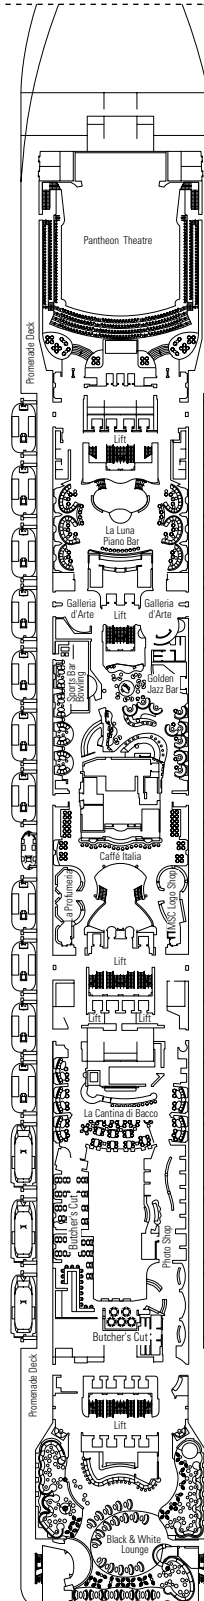

LA CANTINA DI BACCO

GOLDEN JAZZ BAR

DECK 4  
ATLANTE

DECK 5  
SATURNO

DECK 6  
ZEUS

DECK 7  
APOLLO

DECK 8  
ARTEMIDE

BLACK & WHITE LOUNGE

MSC FORMULA RACER

DECK 9  
MINERVA

DECK 10  
GIUNONE

DECK 11  
IRIDE

DECK 12  
AURORA

DECK 13  
CUPIDO

GALAXY DISCO & RESTAURANT

MSC YACHT CLUB TOP SAIL LOUNGE

DECK 14  
AFRODITE

DECK 15  
MERCURIO

DECK 16  
URANO

DECK 18  
ELIOS