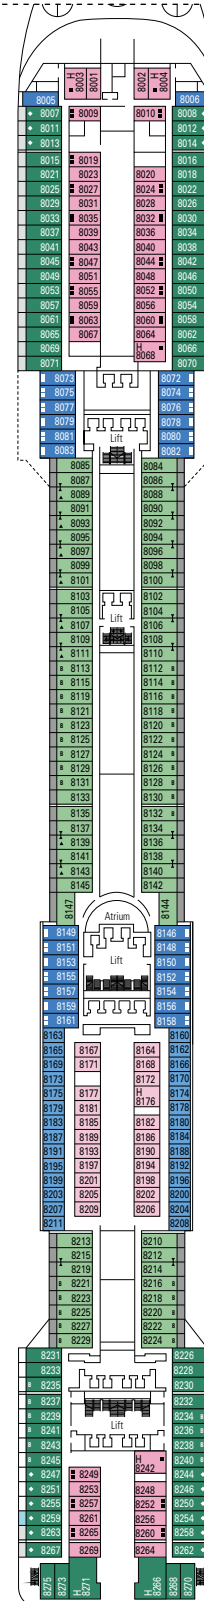

LA CANTINA DI BACCO

GOLDEN JAZZ BAR

DECK 4  
ATLANTE

DECK 5  
SATURNO

DECK 6  
ZEUS

DECK 7  
APOLLO

DECK 8  
ARTEMIDE

BLACK & WHITE LOUNGE

MSC FORMULA RACER

DECK 9  
MINERVA

DECK 10  
GIUNONE

DECK 11  
IRIDE

DECK 12  
AURORA

DECK 13  
CUPIDO

GALAXY DISCO & RESTAURANT

MSC YACHT CLUB TOP SAIL LOUNGE

DECK 14  
AFRODITE

DECK 15  
MERCURIO

DECK 16  
URANO

DECK 18  
ELIOS