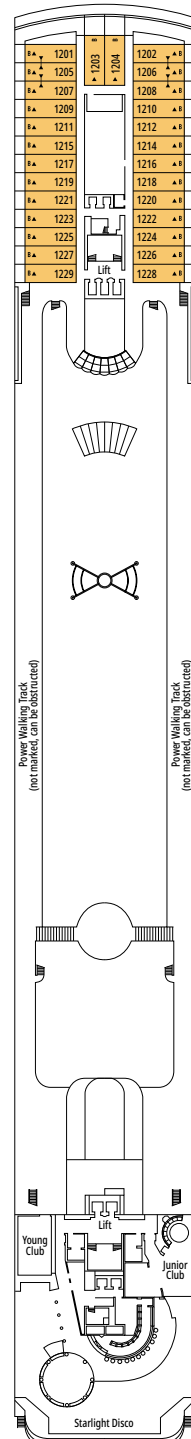

DECK 12
ZAFFIRO