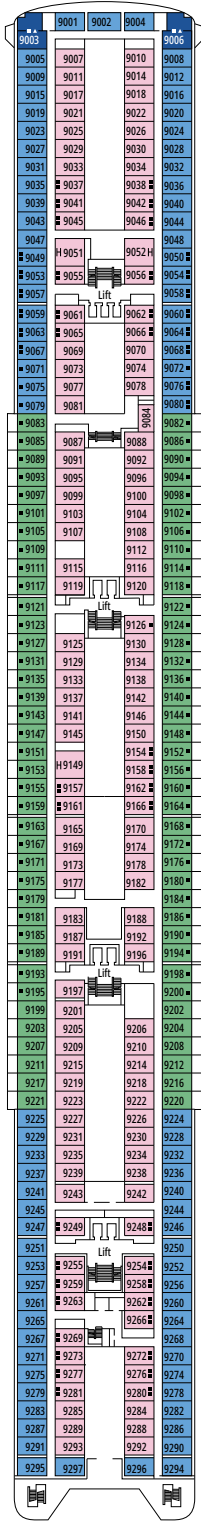

# DECK PLANS & ACCOMMODATIONS

976 CABINS  
2.620 GUESTS

RECEPTION - GUEST SERVICE

- Our ships offer the possibility of combining 2 or 3 connecting cabins.
- All cabins have one double bed convertible to two single beds, except in cabins for guests with disabilities or reduced mobility (H).
- 3<sup>rd</sup> bed available in all categories except for OO.
- 4<sup>th</sup> bed available in IM1, IM2, OM1, OM2 and OL1.

## LEGEND

▲	Sofa bed
■	3 <sup>rd</sup> bed is a pullman bed
■ ■	3 <sup>rd</sup> and 4 <sup>th</sup> beds are pullman beds
↔	Connecting cabins
H	Cabin for guests with disabilities or reduced mobility
B	Cabin with bathtub
○	Cabin with obstructed view

DECK 5  
RUBINO

DECK 6  
DIAMANTE

DECK 7  
TOPAZIO

STARLIGHT DISCO

YOUNG CLUB

DECK 8  
SMERALDO

DECK 9  
AMETISTA

DECK 10  
TORMALINA