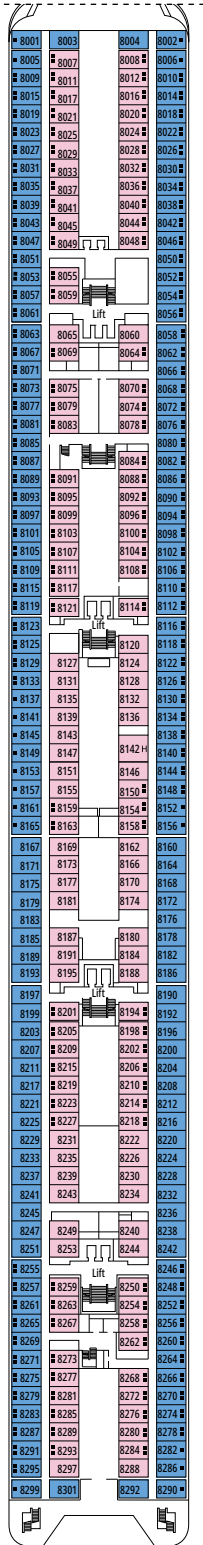

# DECK PLANS & ACCOMMODATIONS

976 CABINS  
2.620 GUESTS

RECEPTION - GUEST SERVICE

- Our ships offer the possibility of combining 2 or 3 connecting cabins.
- All cabins have one double bed convertible to two single beds, except in cabins for guests with disabilities or reduced mobility (H).
- 3<sup>rd</sup> bed available in all categories except for OO.
- 4<sup>th</sup> bed available in IM1, IM2, OM1, OM2 and OL1.

## LEGEND

▲	Sofa bed
■	3 <sup>rd</sup> bed is a pullman bed
■ ■	3 <sup>rd</sup> and 4 <sup>th</sup> beds are pullman beds
↔	Connecting cabins
H	Cabin for guests with disabilities or reduced mobility
B	Cabin with bathtub
○	Cabin with obstructed view

DECK 5  
RUBINO

DECK 6  
DIAMANTE

DECK 7  
TOPAZIO

STARLIGHT DISCO

YOUNG CLUB

DECK 8  
SMERALDO

DECK 9  
AMETISTA

DECK 10  
TORMALINA