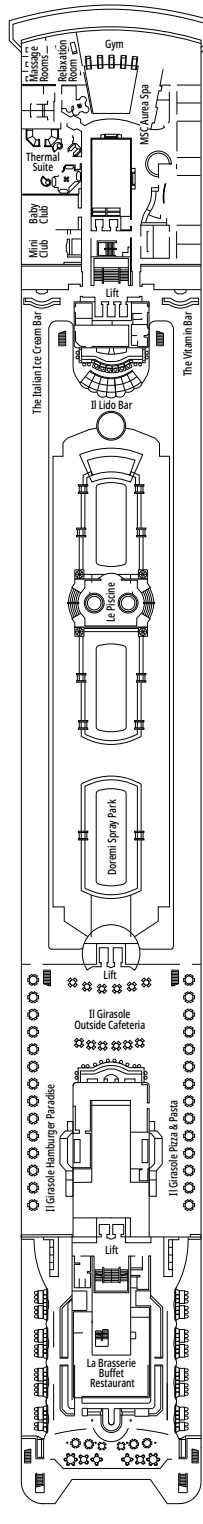

## CABIN CATEGORIES

Deluxe Suite Aurea	SR2	12
Deluxe Suite Aurea	SR1	10
Junior Balcony	BM1	9-10
Premium Ocean View	OL1	9
Junior Ocean View	OM2	9-10
Junior Ocean View	OM1	7-8
Junior Ocean View with obstructed view	OO	7
Junior Interior	IM2	9-10
Junior Interior	IM1	7-8

- Our ships offer the possibility of combining 2 or 3 connecting cabins.
- All cabins have one double bed convertible to two single beds, except in cabins for guests with disabilities or reduced mobility (H).
- 3<sup>rd</sup> bed available in all categories except for OO.
- 4<sup>th</sup> bed available in IM1, IM2, OM1, OM2 and OL1.

## LEGEND

▲	Sofa bed
■	3 <sup>rd</sup> bed is a pullman bed
■ ■	3 <sup>rd</sup> and 4 <sup>th</sup> beds are pullman beds
↔	Connecting cabins
H	Cabin for guests with disabilities or reduced mobility
B	Cabin with bathtub
○	Cabin with obstructed view

DECK 5  
RUBINO

DECK 6  
DIAMANTE

DECK 7  
TOPAZIO

STARLIGHT DISCO

YOUNG CLUB

DECK 8  
SMERALDO

DECK 9  
AMETISTA

DECK 10  
TORMALINA