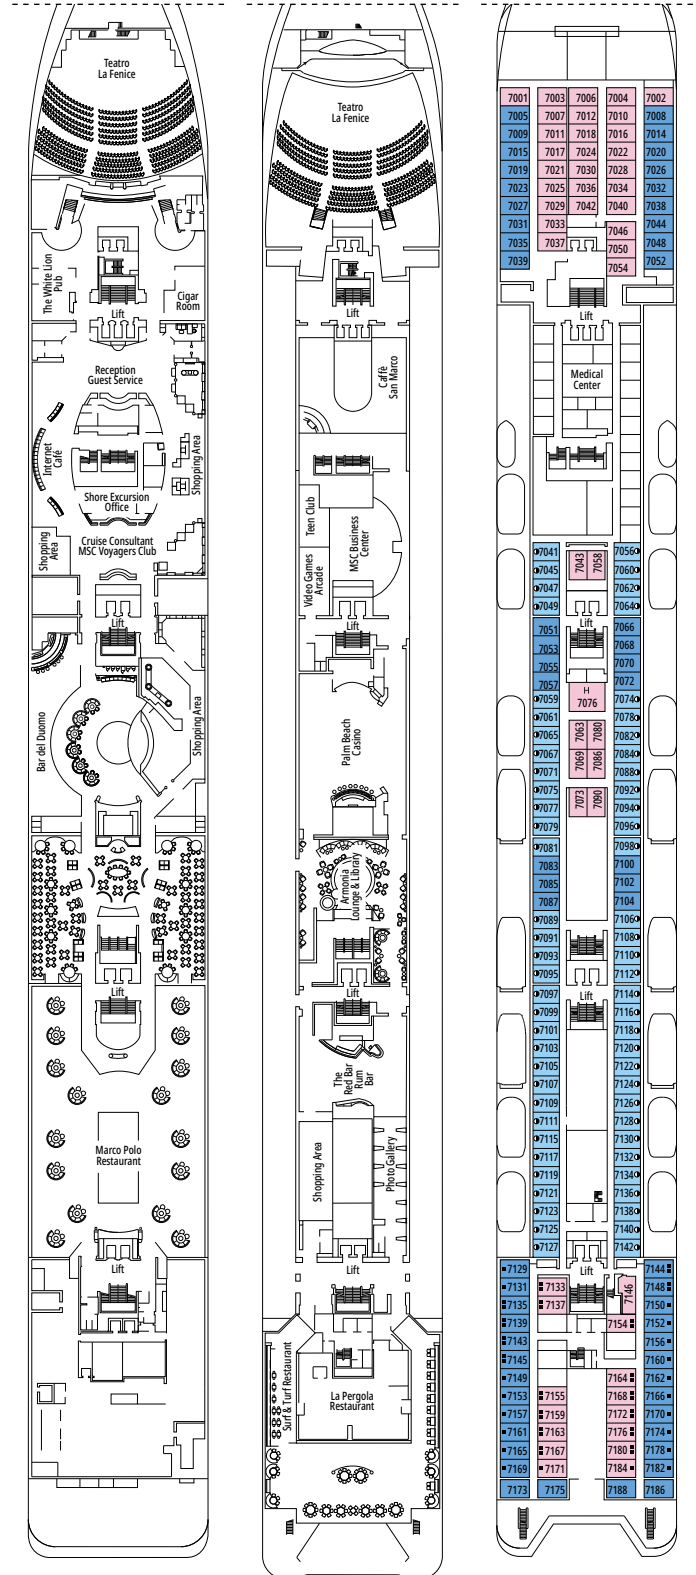

# DECK PLANS & ACCOMMODATIONS

976 CABINS  
2.620 GUESTS

RECEPTION - GUEST SERVICE

## CABIN CATEGORIES

Deluxe Suite Aurea	SR2	12
Deluxe Suite Aurea	SR1	10
Junior Balcony	BM1	9-10
Premium Ocean View	OL1	9
Junior Ocean View	OM2	9-10
Junior Ocean View	OM1	7-8
Junior Ocean View with obstructed view	OO	7
Junior Interior	IM2	9-10
Junior Interior	IM1	7-8

- Our ships offer the possibility of combining 2 or 3 connecting cabins.
- All cabins have one double bed convertible to two single beds, except in cabins for guests with disabilities or reduced mobility (H).
- 3<sup>rd</sup> bed available in all categories except for OO.
- 4<sup>th</sup> bed available in IM1, IM2, OM1, OM2 and OL1.

## LEGEND

▲	Sofa bed
■	3 <sup>rd</sup> bed is a pullman bed
■ ■	3 <sup>rd</sup> and 4 <sup>th</sup> beds are pullman beds
↔	Connecting cabins
H	Cabin for guests with disabilities or reduced mobility
B	Cabin with bathtub
○	Cabin with obstructed view