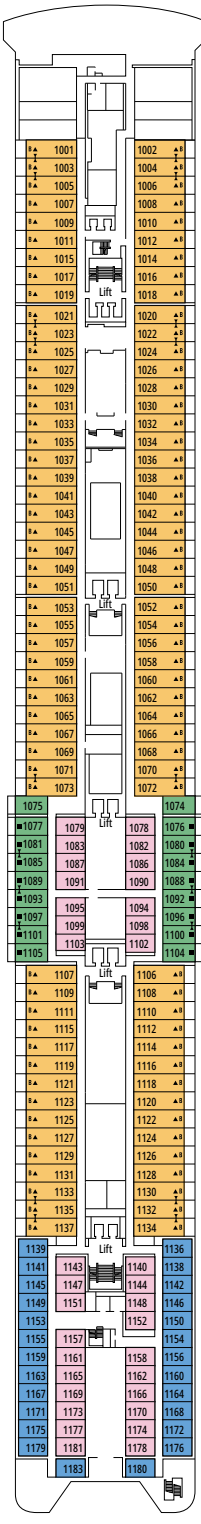

# DECK PLANS & ACCOMMODATIONS

976 CABINS  
2.620 GUESTS

RECEPTION - GUEST SERVICE

- Our ships offer the possibility of combining 2 or 3 connecting cabins.
- All cabins have one double bed convertible to two single beds, except in cabins for guests with disabilities or reduced mobility (H).
- 3<sup>rd</sup> bed available in all categories except for OO.
- 4<sup>th</sup> bed available in IM1, IM2, OM1, OM2 and OL1.

## LEGEND

▲	Sofa bed
■	3 <sup>rd</sup> bed is a pullman bed
■ ■	3 <sup>rd</sup> and 4 <sup>th</sup> beds are pullman beds
↔	Connecting cabins
H	Cabin for guests with disabilities or reduced mobility
B	Cabin with bathtub
○	Cabin with obstructed view

DECK 5  
RUBINO

DECK 6  
DIAMANTE

DECK 7  
TOPAZIO

STARLIGHT DISCO

YOUNG CLUB

DECK 8  
SMERALDO

DECK 9  
AMETISTA

DECK 10  
TORMALINA