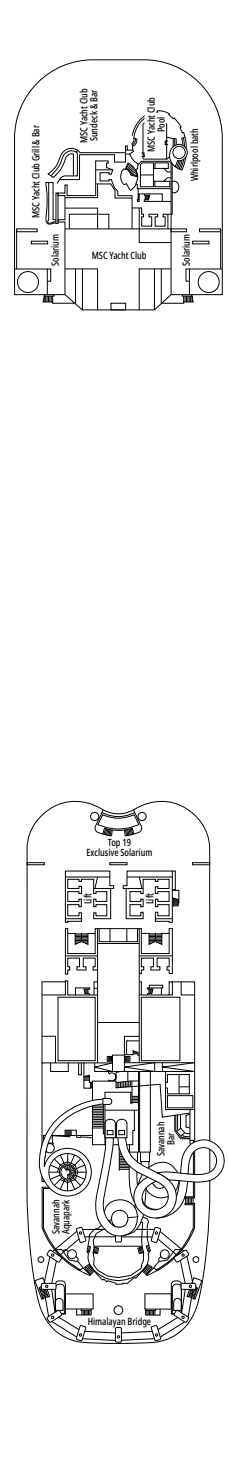

DECK PLANS & ACCOMMODATIONS

2.421 CABINS
6.334 GUESTS

GRAND SUITE AUREA WITH TERRACE AND WHIRLPOOL

LEGEND

▲	Sofa bed
◆	Double sofa bed
■	3 rd bed is a pullman bed
■ ■	3 rd and 4 th beds are pullman beds
● ●	Bunk bed or sofa that can be converted into bunk bed (3 rd and 4 th beds); bunk beds are not suitable for children under the age of 6.
↔	Connecting cabins
H	Cabin for guests with disabilities or reduced mobility
B	Cabin with bathtub
BS	Cabin with bathtub and shower
⦿	Cabin with obstructed view
⊞	Terrace with whirlpool bath
▒	Balcony with partial or lateral view
▒	Balcony with metal balustrade
▒	Balcony with half glass half metal balustrade

^o Single cabin with reduced size bed (140x200cm).

^{oo} Reduced size bed (140x200cm).

- Our ships offer the possibility of combining 2 or 3 connecting cabins.
- All cabins have one double bed convertible to two single beds except for IS.
- 3rd and 4th beds available in all categories except for IS, OO, OM2 and YIN.
- 5th and 6th beds available in OL2 and SL1.
- Cabins 13265, 13376, 14235, 14278 have only bunk bed.

TV STUDIO & BAR

L'ATELIER BAR & ART

DECK 4
VIVALDI

DECK 5
MOZART

DECK 6
BEETHOVEN

DECK 7
VERDI

DECK 8
WAGNER

LE GRAND THÉÂTRE

DECK 14
TCHAIKOVSKY

DECK 15
MORRICONE

DECK 16
DEBUSSY

DECK 18
SCHUMANN

DECK 19
MENDELSSOHN