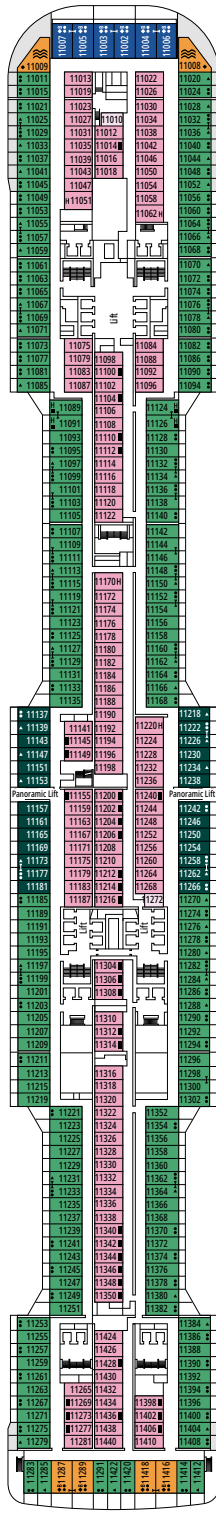

DECK 11
PUCCINI