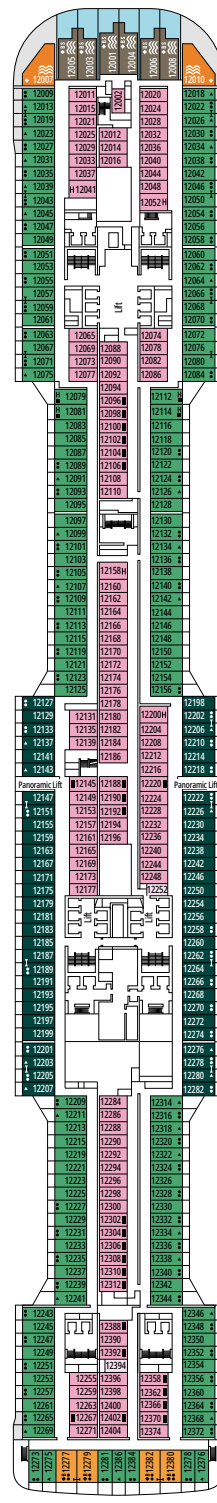

DECK 12
PAGANINI