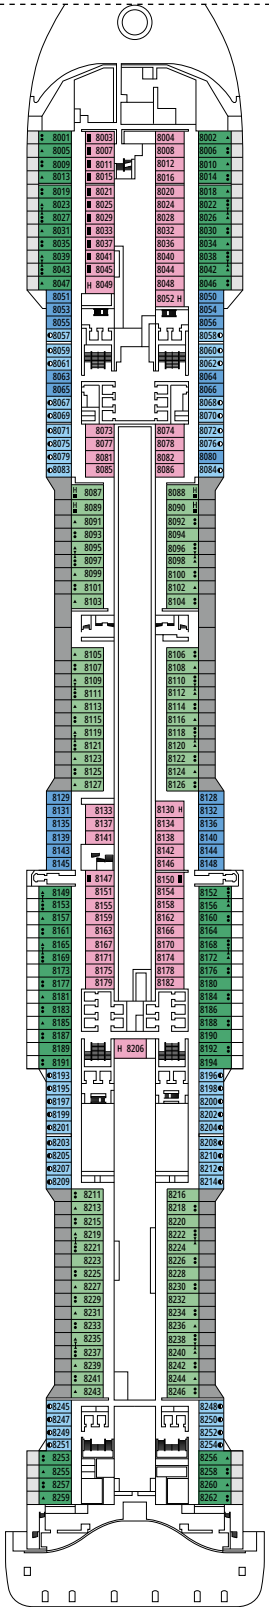

DECK PLANS & ACCOMMODATIONS

2.421 CABINS
6.334 GUESTS

GRAND SUITE AUREA WITH TERRACE AND WHIRLPOOL

LEGEND

▲	Sofa bed
◆	Double sofa bed
■	3 rd bed is a pullman bed
■ ■	3 rd and 4 th beds are pullman beds
● ●	Bunk bed or sofa that can be converted into bunk bed (3 rd and 4 th beds); bunk beds are not suitable for children under the age of 6.
↔	Connecting cabins
H	Cabin for guests with disabilities or reduced mobility
B	Cabin with bathtub
BS	Cabin with bathtub and shower
⦿	Cabin with obstructed view
⊞	Terrace with whirlpool bath
▒	Balcony with partial or lateral view
▒	Balcony with metal balustrade
▒	Balcony with half glass half metal balustrade

CABIN CATEGORIES

Cabin Category	Code	Capacity
MSC Yacht Club Royal Suite	YC3	15
MSC Yacht Club Duplex Suite with whirlpool	YJD	9-12
MSC Yacht Club Deluxe Suite	YC1	14-18
MSC Yacht Club Interior Suite	YIN	14-16
Grand Suite Aurea with terrace and whirlpool	SXJ	12
Premium Suite Aurea with terrace and whirlpool	SLJ	9-13
Premium Suite Aurea	SL1	9-14
Deluxe Balcony Aurea	BA	11-13
Deluxe Balcony	BR3	13-14
Deluxe Balcony	BR2	11-12
Deluxe Balcony	BR1	8-10
Deluxe Balcony with partial view	BP	8-14
Studio Balcony	BS	13-14
Premium Ocean View	OL2	9-11
Deluxe Ocean View	OR1	5
Junior Ocean View^{oo}	OM2	8
Junior Ocean View with obstructed view^{oo}	OO	8
Deluxe Interior	IR2	11-14
Deluxe Interior	IR1	5-10
Studio Interior^o	IS	5-14

^o Single cabin with reduced size bed (140x200cm).

^{oo} Reduced size bed (140x200cm).

- Our ships offer the possibility of combining 2 or 3 connecting cabins.
- All cabins have one double bed convertible to two single beds except for IS.
- 3rd and 4th beds available in all categories except for IS, OO, OM2 and YIN.
- 5th and 6th beds available in OL2 and SL1.
- Cabins 13265, 13376, 14235, 14278 have only bunk bed.

TV STUDIO & BAR

L'ATELIER BAR & ART

DECK 4
VIVALDI

DECK 5
MOZART

DECK 6
BEETHOVEN

DECK 7
VERDI

DECK 8
WAGNER

LE GRAND THÉÂTRE