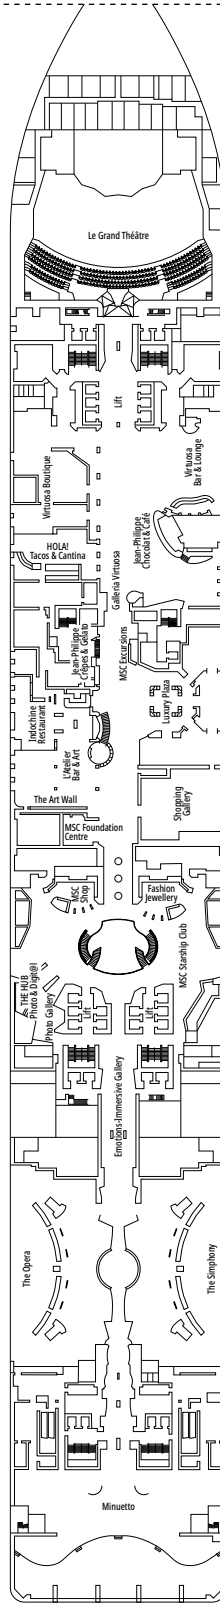

DECK PLANS & ACCOMMODATIONS

2.421 CABINS
6.334 GUESTS

GRAND SUITE AUREA WITH TERRACE AND WHIRLPOOL

LEGEND

▲	Sofa bed
◆	Double sofa bed
■	3 rd bed is a pullman bed
■ ■	3 rd and 4 th beds are pullman beds
● ●	Bunk bed or sofa that can be converted into bunk bed (3 rd and 4 th beds); bunk beds are not suitable for children under the age of 6.
↔	Connecting cabins
H	Cabin for guests with disabilities or reduced mobility
B	Cabin with bathtub
BS	Cabin with bathtub and shower
⦿	Cabin with obstructed view
⊞	Terrace with whirlpool bath
▒	Balcony with partial or lateral view
▒	Balcony with metal balustrade
▒	Balcony with half glass half metal balustrade

CABIN CATEGORIES

Cabin Category	Code	Capacity
MSC Yacht Club Royal Suite	YC3	15
MSC Yacht Club Duplex Suite with whirlpool	YJD	9-12
MSC Yacht Club Deluxe Suite	YC1	14-18
MSC Yacht Club Interior Suite	YIN	14-16
Grand Suite Aurea with terrace and whirlpool	SXJ	12
Premium Suite Aurea with terrace and whirlpool	SLJ	9-13
Premium Suite Aurea	SL1	9-14
Deluxe Balcony Aurea	BA	11-13
Deluxe Balcony	BR3	13-14
Deluxe Balcony	BR2	11-12
Deluxe Balcony	BR1	8-10
Deluxe Balcony with partial view	BP	8-14
Studio Balcony	BS	13-14
Premium Ocean View	OL2	9-11
Deluxe Ocean View	OR1	5
Junior Ocean View^{oo}	OM2	8
Junior Ocean View with obstructed view^{oo}	OO	8
Deluxe Interior	IR2	11-14
Deluxe Interior	IR1	5-10
Studio Interior^o	IS	5-14

^o Single cabin with reduced size bed (140x200cm).

^{oo} Reduced size bed (140x200cm).

- Our ships offer the possibility of combining 2 or 3 connecting cabins.
- All cabins have one double bed convertible to two single beds except for IS.
- 3rd and 4th beds available in all categories except for IS, OO, OM2 and YIN.
- 5th and 6th beds available in OL2 and SL1.
- Cabins 13265, 13376, 14235, 14278 have only bunk bed.

TV STUDIO & BAR

L'ATELIER BAR & ART

DECK 4
VIVALDI

DECK 5
MOZART

DECK 6
BEETHOVEN

DECK 7
VERDI

DECK 8
WAGNER

LE GRAND THÉÂTRE