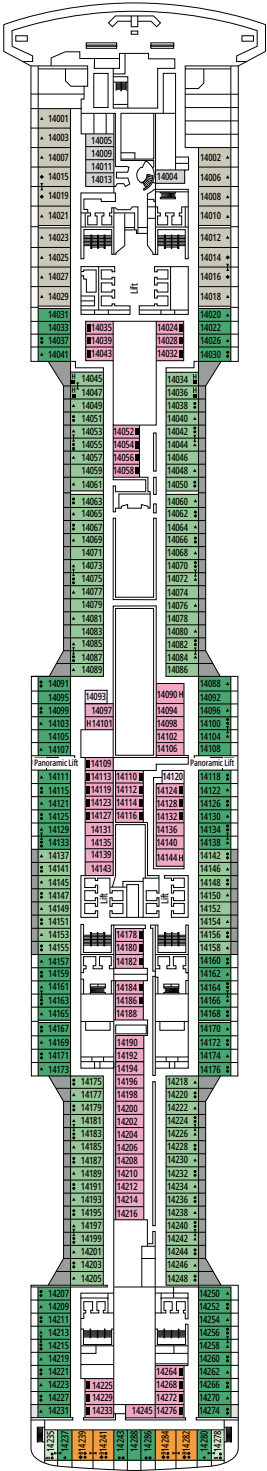

CABIN CATEGORIES

Cabin Category	Code	Capacity
MSC Yacht Club Royal Suite	YC3	15
MSC Yacht Club Duplex Suite with whirlpool	YJD	9-12
MSC Yacht Club Deluxe Suite	YC1	14-18
MSC Yacht Club Interior Suite	YIN	14-16
Grand Suite Aurea with terrace and whirlpool	SXJ	12
Premium Suite Aurea with terrace and whirlpool	SLJ	9-13
Premium Suite Aurea	SL1	9-14
Deluxe Balcony Aurea	BA	11-13
Deluxe Balcony	BR3	13-14
Deluxe Balcony	BR2	11-12
Deluxe Balcony	BR1	8-10
Deluxe Balcony with partial view	BP	8-14
Studio Balcony	BS	13-14
Premium Ocean View	OL2	9-11
Deluxe Ocean View	OR1	5
Junior Ocean View^{oo}	OM2	8
Junior Ocean View with obstructed view^{oo}	OO	8
Deluxe Interior	IR2	11-14
Deluxe Interior	IR1	5-10
Studio Interior^o	IS	5-14

^o Single cabin with reduced size bed (140x200cm).

^{oo} Reduced size bed (140x200cm).

- Our ships offer the possibility of combining 2 or 3 connecting cabins.
- All cabins have one double bed convertible to two single beds except for IS.
- 3rd and 4th beds available in all categories except for IS, OO, OM2 and YIN.
- 5th and 6th beds available in OL2 and SL1.
- Cabins 13265, 13376, 14235, 14278 have only bunk bed.

TV STUDIO & BAR

L'ATELIER BAR & ART

DECK 4
VIVALDI

DECK 5
MOZART

DECK 6
BEETHOVEN

DECK 7
VERDI

DECK 8
WAGNER

LE GRAND THÉÂTRE

DECK 14
TCHAIKOVSKY

DECK 15
MORRICONE

DECK 16
DEBUSSY

DECK 18
SCHUMANN

DECK 19
MENDELSSOHN