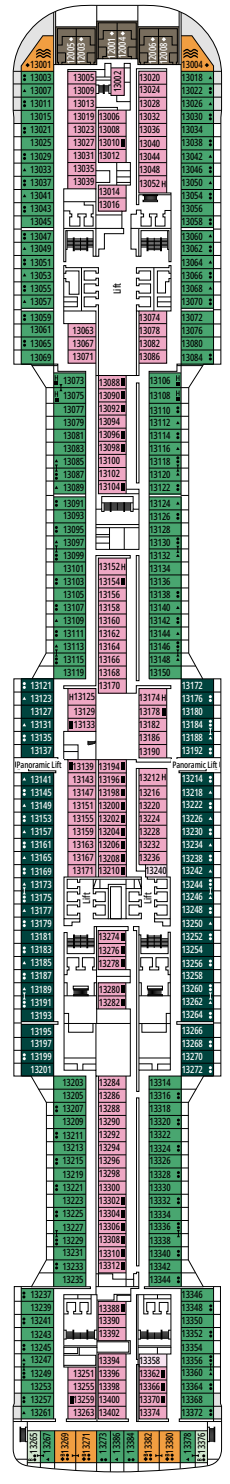

DECK 13
BIZET