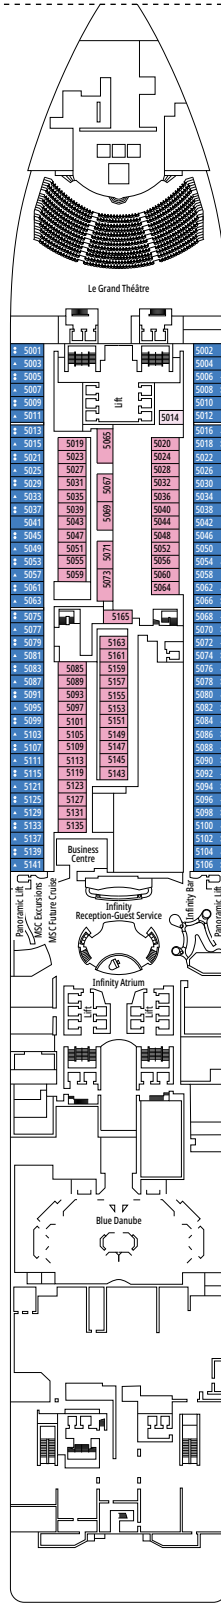

DECK PLANS & ACCOMMODATIONS

2.421 CABINS
6.334 GUESTS

GRAND SUITE AUREA WITH TERRACE AND WHIRLPOOL

LEGEND

▲	Sofa bed
◆	Double sofa bed
■	3 rd bed is a pullman bed
■ ■	3 rd and 4 th beds are pullman beds
● ●	Bunk bed or sofa that can be converted into bunk bed (3 rd and 4 th beds); bunk beds are not suitable for children under the age of 6.
↔	Connecting cabins
H	Cabin for guests with disabilities or reduced mobility
B	Cabin with bathtub
BS	Cabin with bathtub and shower
⦿	Cabin with obstructed view
⊞	Terrace with whirlpool bath
▒	Balcony with partial or lateral view
▒	Balcony with metal balustrade
▒	Balcony with half glass half metal balustrade

CABIN CATEGORIES

Cabin Category	Code	Capacity
MSC Yacht Club Royal Suite	YC3	15
MSC Yacht Club Duplex Suite with whirlpool	YJD	9-12
MSC Yacht Club Deluxe Suite	YC1	14-18
MSC Yacht Club Interior Suite	YIN	14-16
Grand Suite Aurea with terrace and whirlpool	SXJ	12
Premium Suite Aurea with terrace and whirlpool	SLJ	9-13
Premium Suite Aurea	SL1	9-14
Deluxe Balcony Aurea	BA	11-13
Deluxe Balcony	BR3	13-14
Deluxe Balcony	BR2	11-12
Deluxe Balcony	BR1	8-10
Deluxe Balcony with partial view	BP	8-14
Studio Balcony	BS	13-14
Premium Ocean View	OL2	9-11
Deluxe Ocean View	OR1	5
Junior Ocean View^{oo}	OM2	8
Junior Ocean View with obstructed view^{oo}	OO	8
Deluxe Interior	IR2	11-14
Deluxe Interior	IR1	5-10
Studio Interior^o	IS	5-14

^o Single cabin with reduced size bed (140x200cm).

^{oo} Reduced size bed (140x200cm).

- Our ships offer the possibility of combining 2 or 3 connecting cabins.
- All cabins have one double bed convertible to two single beds except for IS.
- 3rd and 4th beds available in all categories except for IS, OO, OM2 and YIN.
- 5th and 6th beds available in OL2 and SL1.
- Cabins 13265, 13376, 14235, 14278 have only bunk bed.

TV STUDIO & BAR

L'ATELIER BAR & ART

DECK 4
VIVALDI

DECK 5
MOZART

DECK 6
BEETHOVEN

DECK 7
VERDI

DECK 8
WAGNER

LE GRAND THÉÂTRE