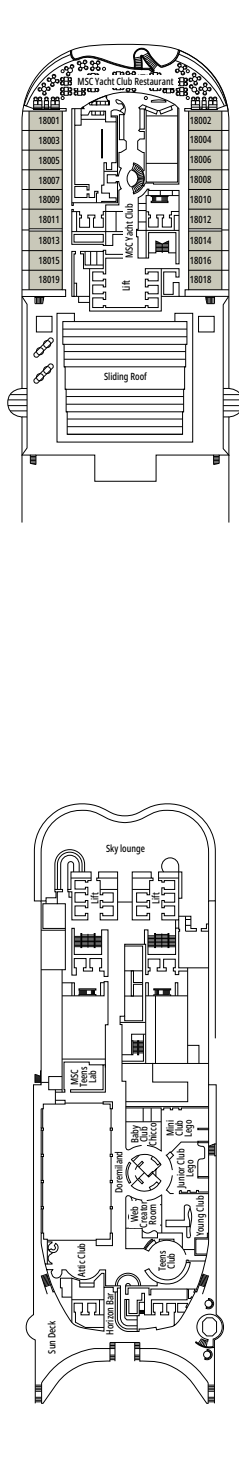

CABIN CATEGORIES

Cabin Category	Code	Capacity
MSC Yacht Club Royal Suite	YC3	15
MSC Yacht Club Duplex Suite with whirlpool	YJD	9-12
MSC Yacht Club Deluxe Suite	YC1	14-18
MSC Yacht Club Interior Suite	YIN	14-16
Grand Suite Aurea with terrace and whirlpool	SXJ	12
Premium Suite Aurea with terrace and whirlpool	SLJ	9-13
Premium Suite Aurea	SL1	9-14
Deluxe Balcony Aurea	BA	11-13
Deluxe Balcony	BR3	13-14
Deluxe Balcony	BR2	11-12
Deluxe Balcony	BR1	8-10
Deluxe Balcony with partial view	BP	8-14
Studio Balcony	BS	13-14
Premium Ocean View	OL2	9-11
Deluxe Ocean View	OR1	5
Junior Ocean View^{oo}	OM2	8
Junior Ocean View with obstructed view^{oo}	OO	8
Deluxe Interior	IR2	11-14
Deluxe Interior	IR1	5-10
Studio Interior^o	IS	5-14

^o Single cabin with reduced size bed (140x200cm).

^{oo} Reduced size bed (140x200cm).

- Our ships offer the possibility of combining 2 or 3 connecting cabins.
- All cabins have one double bed convertible to two single beds except for IS.
- 3rd and 4th beds available in all categories except for IS, OO, OM2 and YIN.
- 5th and 6th beds available in OL2 and SL1.
- Cabins 13265, 13376, 14235, 14278 have only bunk bed.

TV STUDIO & BAR

L'ATELIER BAR & ART

DECK 4
VIVALDI

DECK 5
MOZART

DECK 6
BEETHOVEN

DECK 7
VERDI

DECK 8
WAGNER

LE GRAND THÉÂTRE

DECK 14
TCHAIKOVSKY

DECK 15
MORRICONE

DECK 16
DEBUSSY

DECK 18
SCHUMANN

DECK 19
MENDELSSOHN