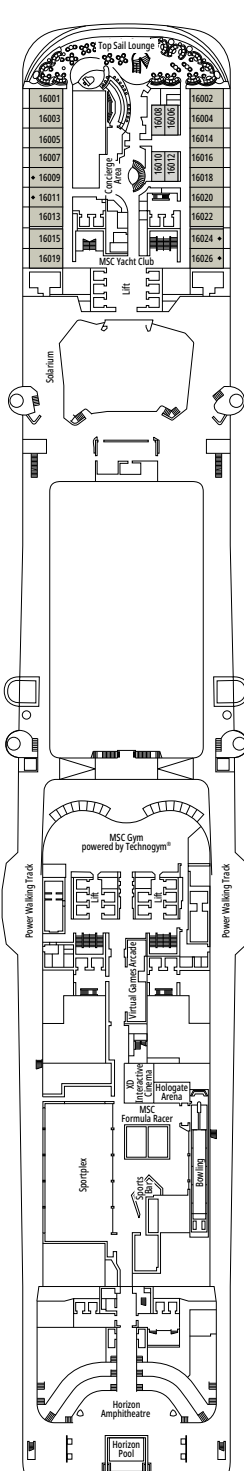

CABIN CATEGORIES

Cabin Category	Code	Capacity
MSC Yacht Club Royal Suite	YC3	15
MSC Yacht Club Duplex Suite with whirlpool	YJD	9-12
MSC Yacht Club Deluxe Suite	YC1	14-18
MSC Yacht Club Interior Suite	YIN	14-16
Grand Suite Aurea with terrace and whirlpool	SXJ	12
Premium Suite Aurea with terrace and whirlpool	SLJ	9-13
Premium Suite Aurea	SL1	9-14
Deluxe Balcony Aurea	BA	11-13
Deluxe Balcony	BR3	13-14
Deluxe Balcony	BR2	11-12
Deluxe Balcony	BR1	8-10
Deluxe Balcony with partial view	BP	8-14
Studio Balcony	BS	13-14
Premium Ocean View	OL2	9-11
Deluxe Ocean View	OR1	5
Junior Ocean View^{oo}	OM2	8
Junior Ocean View with obstructed view^{oo}	OO	8
Deluxe Interior	IR2	11-14
Deluxe Interior	IR1	5-10
Studio Interior^o	IS	5-14

^o Single cabin with reduced size bed (140x200cm).

^{oo} Reduced size bed (140x200cm).

- Our ships offer the possibility of combining 2 or 3 connecting cabins.
- All cabins have one double bed convertible to two single beds except for IS.
- 3rd and 4th beds available in all categories except for IS, OO, OM2 and YIN.
- 5th and 6th beds available in OL2 and SL1.
- Cabins 13265, 13376, 14235, 14278 have only bunk bed.

TV STUDIO & BAR

L'ATELIER BAR & ART

DECK 4
VIVALDI

DECK 5
MOZART

DECK 6
BEETHOVEN

DECK 7
VERDI

DECK 8
WAGNER

LE GRAND THÉÂTRE

DECK 14
TCHAIKOVSKY

DECK 15
MORRICONE

DECK 16
DEBUSSY

DECK 18
SCHUMANN

DECK 19
MENDELSSOHN