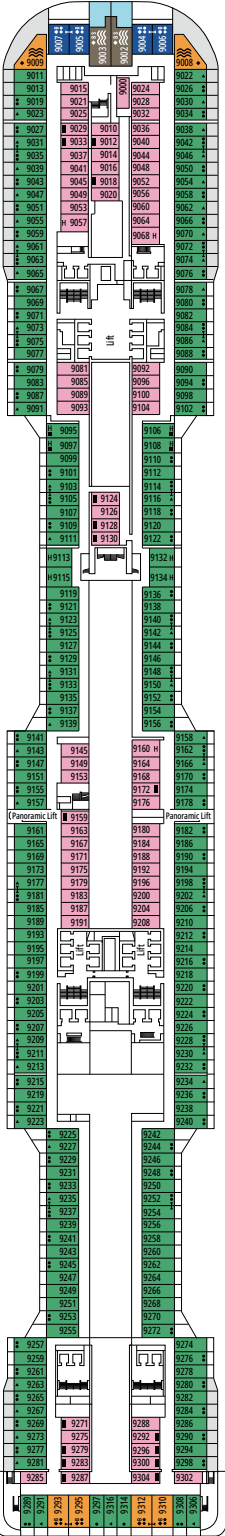

DECK 9
STRAUSS