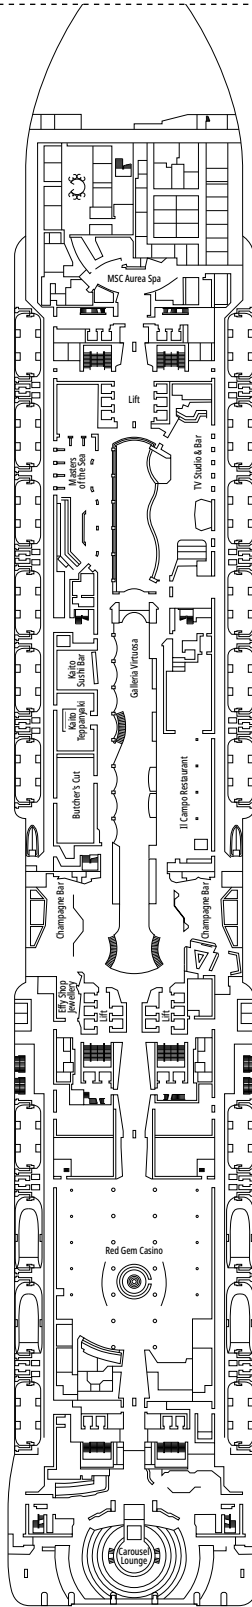

DECK PLANS & ACCOMMODATIONS

2.421 CABINS
6.334 GUESTS

GRAND SUITE AUREA WITH TERRACE AND WHIRLPOOL

LEGEND

▲	Sofa bed
◆	Double sofa bed
■	3 rd bed is a pullman bed
■ ■	3 rd and 4 th beds are pullman beds
● ●	Bunk bed or sofa that can be converted into bunk bed (3 rd and 4 th beds); bunk beds are not suitable for children under the age of 6.
↔	Connecting cabins
H	Cabin for guests with disabilities or reduced mobility
B	Cabin with bathtub
BS	Cabin with bathtub and shower
⦿	Cabin with obstructed view
⊞	Terrace with whirlpool bath
▒	Balcony with partial or lateral view
▒	Balcony with metal balustrade
▒	Balcony with half glass half metal balustrade

CABIN CATEGORIES

Cabin Category	Code	Capacity
MSC Yacht Club Royal Suite	YC3	15
MSC Yacht Club Duplex Suite with whirlpool	YJD	9-12
MSC Yacht Club Deluxe Suite	YC1	14-18
MSC Yacht Club Interior Suite	YIN	14-16
Grand Suite Aurea with terrace and whirlpool	SXJ	12
Premium Suite Aurea with terrace and whirlpool	SLJ	9-13
Premium Suite Aurea	SL1	9-14
Deluxe Balcony Aurea	BA	11-13
Deluxe Balcony	BR3	13-14
Deluxe Balcony	BR2	11-12
Deluxe Balcony	BR1	8-10
Deluxe Balcony with partial view	BP	8-14
Studio Balcony	BS	13-14
Premium Ocean View	OL2	9-11
Deluxe Ocean View	OR1	5
Junior Ocean View^{oo}	OM2	8
Junior Ocean View with obstructed view^{oo}	OO	8
Deluxe Interior	IR2	11-14
Deluxe Interior	IR1	5-10
Studio Interior^o	IS	5-14

^o Single cabin with reduced size bed (140x200cm).

^{oo} Reduced size bed (140x200cm).

- Our ships offer the possibility of combining 2 or 3 connecting cabins.
- All cabins have one double bed convertible to two single beds except for IS.
- 3rd and 4th beds available in all categories except for IS, OO, OM2 and YIN.
- 5th and 6th beds available in OL2 and SL1.
- Cabins 13265, 13376, 14235, 14278 have only bunk bed.

TV STUDIO & BAR

L'ATELIER BAR & ART

DECK 4
VIVALDI

DECK 5
MOZART

DECK 6
BEETHOVEN

DECK 7
VERDI

DECK 8
WAGNER

LE GRAND THÉÂTRE