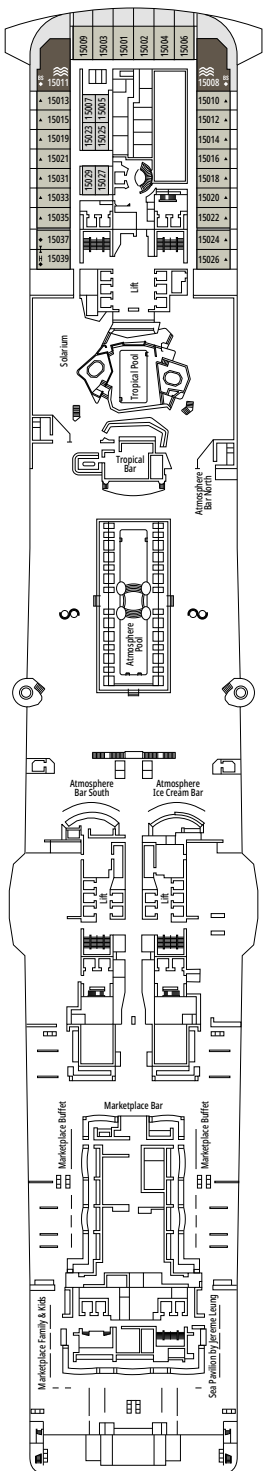

CABIN CATEGORIES

Cabin Category	Code	Capacity
MSC Yacht Club Royal Suite	YC3	15
MSC Yacht Club Duplex Suite with whirlpool	YJD	9-12
MSC Yacht Club Deluxe Suite	YC1	14-18
MSC Yacht Club Interior Suite	YIN	14-16
Grand Suite Aurea with terrace and whirlpool	SXJ	12
Premium Suite Aurea with terrace and whirlpool	SLJ	9-13
Premium Suite Aurea	SL1	9-14
Deluxe Balcony Aurea	BA	11-13
Deluxe Balcony	BR3	13-14
Deluxe Balcony	BR2	11-12
Deluxe Balcony	BR1	8-10
Deluxe Balcony with partial view	BP	8-14
Studio Balcony	BS	13-14
Premium Ocean View	OL2	9-11
Deluxe Ocean View	OR1	5
Junior Ocean View^{oo}	OM2	8
Junior Ocean View with obstructed view^{oo}	OO	8
Deluxe Interior	IR2	11-14
Deluxe Interior	IR1	5-10
Studio Interior^o	IS	5-14

^o Single cabin with reduced size bed (140x200cm).

^{oo} Reduced size bed (140x200cm).

- Our ships offer the possibility of combining 2 or 3 connecting cabins.
- All cabins have one double bed convertible to two single beds except for IS.
- 3rd and 4th beds available in all categories except for IS, OO, OM2 and YIN.
- 5th and 6th beds available in OL2 and SL1.
- Cabins 13265, 13376, 14235, 14278 have only bunk bed.

TV STUDIO & BAR

L'ATELIER BAR & ART

DECK 4
VIVALDI

DECK 5
MOZART

DECK 6
BEETHOVEN

DECK 7
VERDI

DECK 8
WAGNER

LE GRAND THÉÂTRE

DECK 14
TCHAIKOVSKY

DECK 15
MORRICONE

DECK 16
DEBUSSY

DECK 18
SCHUMANN

DECK 19
MENDELSSOHN