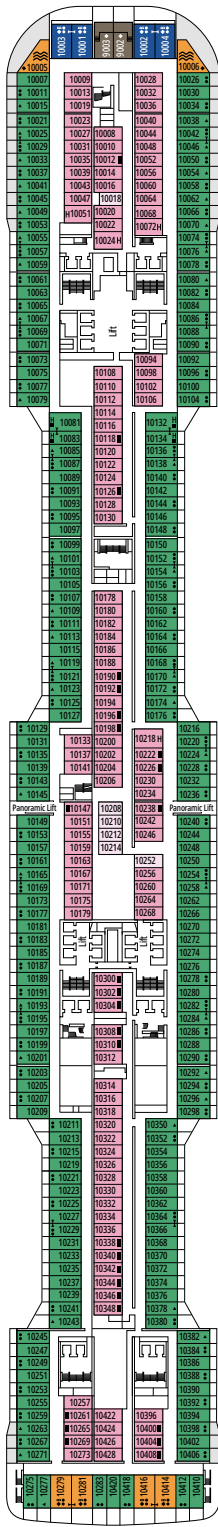

DECK 10
GERSHWIN