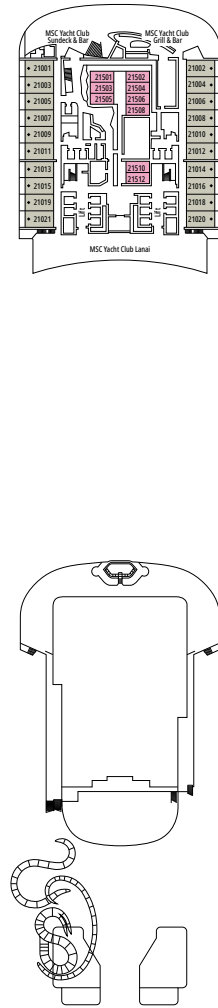

DECK PLANS & ACCOMMODATIONS

2.626 CABINS
6.762 GUESTS

MSC YACHT CLUB OWNER'S SUITE

LEGEND

▲	Sofa bed
◆	Double sofa bed
■	3 rd bed is a pullman bed
■ ■	3 rd and 4 th beds are pullman beds
● ●	Bunk bed or sofa that can be converted into bunk bed (3 rd and 4 th beds); bunk beds are not suitable for children under the age of 6.
↔	Connecting cabins
H	Cabin for guests with disabilities or reduced mobility
B	Cabin with bathtub
BS	Cabin with bathtub and shower
P	Promenade view
T	Terrace
⊞	Terrace with whirlpool bath
■ ■ ■	Balcony with side view or shadow
■ ■ ■	Balcony with metal balustrade
■ ■ ■	Balcony with half glass half metal balustrade

- Our ships offer the possibility of combining 2 connecting cabins.
- The double bed is convertible to two single beds except in cabins for guests with disabilities or reduced mobility (H).
- 3rd and 4th beds available in all categories except for IS, OS, PR1, PR2, PR3, PV, SRP and YIN.
- 5th and 6th beds available in SL1.

MSC YACHT CLUB RESTAURANT

DECK 16
BERN

DECK 18
ATHENS

DECK 19
PARIS

DECK 20
LISBON

DECK 21
VALLETTA

DECK 22
AMSTERDAM