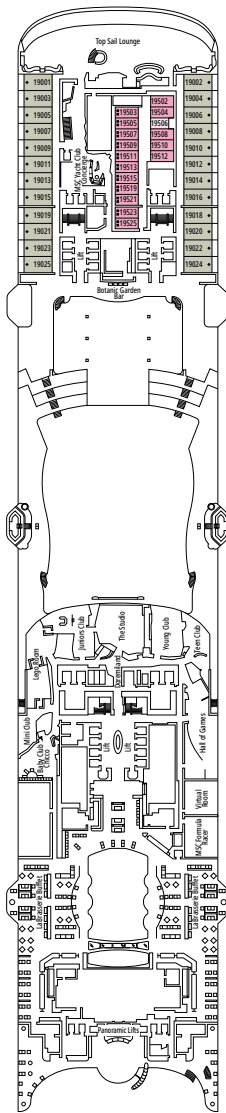

DECK 19
PARIS