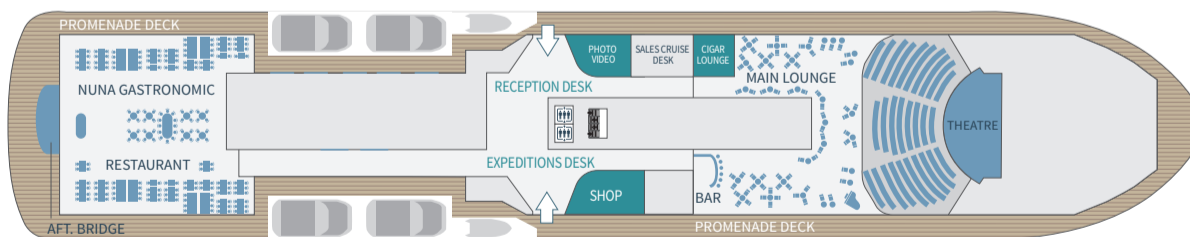

Deckplans

Le Commandant Charcot

- Prestige Stateroom (Deck 6 - 7 - 8)
- Deluxe Suite (Deck 6 - 7 - 8)
- ↔ Prestige Suite (Deck 7 - 8)
- Grand Prestige Suite (Deck 6)
- Privilege Suite (Deck 6 - 8)
- Duplex Suite
- Owner Suite

DECK 9

DECK 8

DECK 7

DECK 6

DECK 5

DECK 3