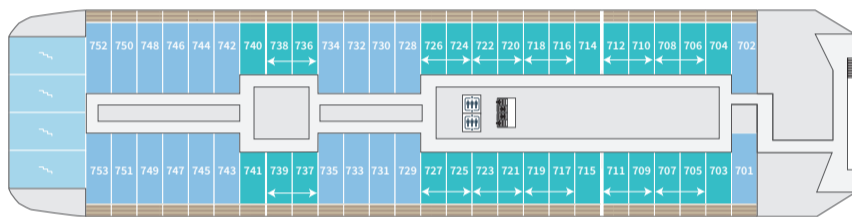

Deckplans

Le Commandant Charcot

- Prestige Stateroom (Deck 6 - 7 - 8)
- Deluxe Suite (Deck 6 - 7 - 8)
- ↔ Prestige Suite (Deck 7 - 8)
- Grand Prestige Suite (Deck 6)
- Privilege Suite (Deck 6 - 8)
- Duplex Suite
- Owner Suite

DECK 9

DECK 8

DECK 7

DECK 6

DECK 5

DECK 3