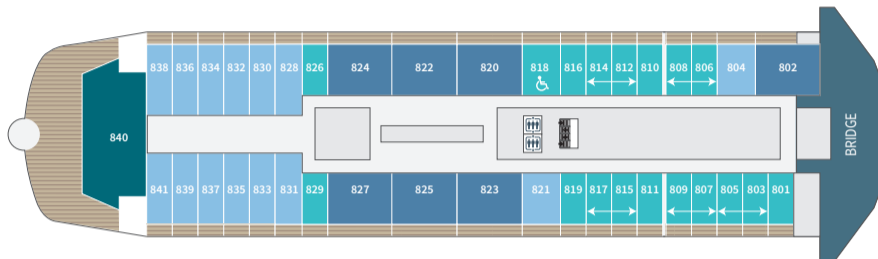

Deckplans

Le Commandant Charcot

- Prestige Stateroom (Deck 6 - 7 - 8)
- Deluxe Suite (Deck 6 - 7 - 8)
- ↔ Prestige Suite (Deck 7 - 8)
- Grand Prestige Suite (Deck 6)
- Privilege Suite (Deck 6 - 8)
- Duplex Suite
- Owner Suite

DECK 9

DECK 8

DECK 7

DECK 6

DECK 5

DECK 3