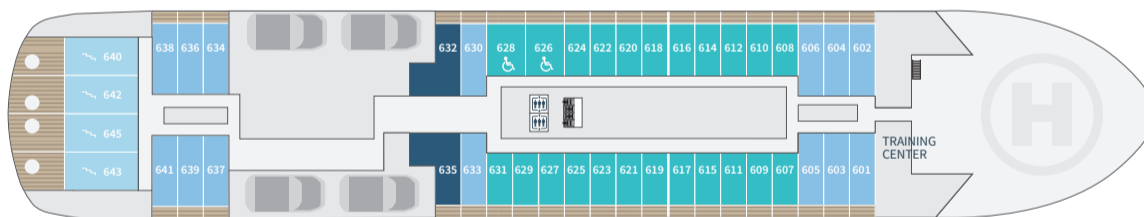

Deckplans

Le Commandant Charcot

- Prestige Stateroom (Deck 6 - 7 - 8)
- Deluxe Suite (Deck 6 - 7 - 8)
- ↔ Prestige Suite (Deck 7 - 8)
- Grand Prestige Suite (Deck 6)
- Privilege Suite (Deck 6 - 8)
- Duplex Suite
- Owner Suite

DECK 9

DECK 8

DECK 7

DECK 6

DECK 5

DECK 3