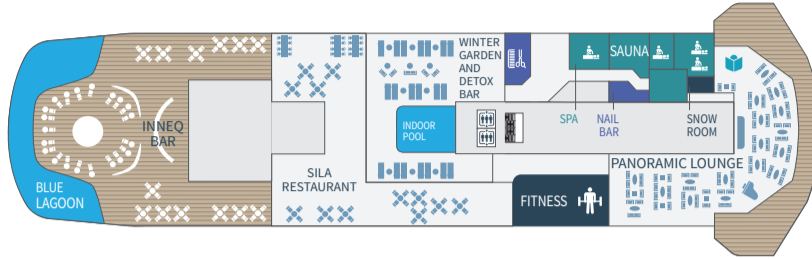

Deckplans

Le Commandant Charcot

- Prestige Stateroom (Deck 6 - 7 - 8)
- Deluxe Suite (Deck 6 - 7 - 8)
- ↔ Prestige Suite (Deck 7 - 8)
- Grand Prestige Suite (Deck 6)
- Privilege Suite (Deck 6 - 8)
- Duplex Suite
- Owner Suite

DECK 9

DECK 8

DECK 7

DECK 6

DECK 5

DECK 3