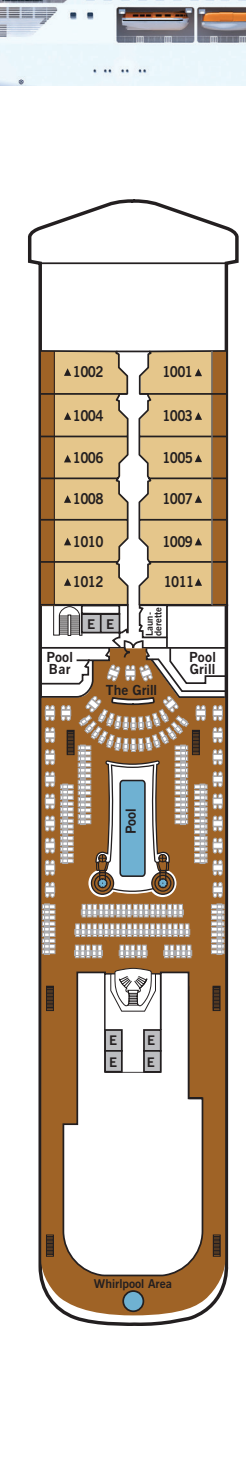

SILVER MUSE – Deck Plans

Effective from June 4th 2020

DECK 4

Atlantide
Indochine
Kaiseki
La Dame

DECK 5

Reception/
Guest Relations
Shore Concierge
Dolce Vita
Venetian Lounge
Cruise Consultant

DECK 6

Zagara Beauty Spa
Fitness Centre

DECK 7

La Terrazza
Silver Note
Casino

DECK 8

Connoisseur's Corner
Boutique
Arts Café
Conference/
Card Room

DECK 9

Panorama Lounge
Activities Room &
Outdoor Area

DECK 10

Pool Deck
Pool Bar
The Grill
Whirlpool Area

SPECIFICATIONS

- Crew 411
- Officers European
- Guests 596
- Tonnage 40,700
- Length 698 Feet / 212.8 Metres
- Width 86 Feet / 27 Metres
- Speed 19.8 Knots
- Passenger Decks 8
- 3rd Guest Capacity ▲
- Connecting Suites ↑↓
- Wheelchair Accessible Suites ♿
407, 409, 417, 931
- Built 2017
- Registry Bahamas

VISTA SUITE

Some Vista Suites are available as a wheelchair accessible suite.*

334 SQ FT / 31 M² – DECK 4
WHEELCHAIR ACCESSIBLE SUITE: 440-646 SQ FT / 41-60 M²

- Sitting area
- Twin beds or queen-sized bed
- Marble bathroom with vanity, full-sized bath, separate shower
- Wheelchair accessible suite has a marble bathroom with vanity and separate shower (no full-sized bath)
- A choice of pillows
- Walk-in wardrobe with personal safe
- Writing desk
- Two 42" / 106 cm flat-screen HD TVs
- Interactive Media Library
- Unlimited Standard Wifi