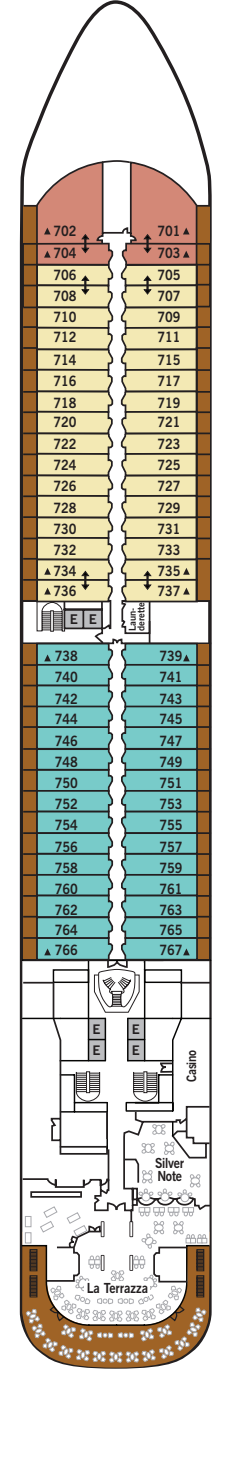

SILVER MUSE – Deck Plans

Effective from June 4th 2020

DECK 4

Atlantide
Indochine
Kaiseki
La Dame

DECK 5

Reception/
Guest Relations
Shore Concierge
Dolce Vita
Venetian Lounge
Cruise Consultant

DECK 6

Zagara Beauty Spa
Fitness Centre

DECK 7

La Terrazza
Silver Note
Casino

DECK 8

Connoisseur's Corner
Boutique
Arts Café
Conference/
Card Room

DECK 9

Panorama Lounge
Activities Room &
Outdoor Area

DECK 10

Pool Deck
Pool Bar
The Grill
Whirlpool Area

SPECIFICATIONS

- Crew 411
- Officers European
- Guests 596
- Tonnage 40,700
- Length 698 Feet / 212.8 Metres
- Width 86 Feet / 27 Metres
- Speed 19.8 Knots
- Passenger Decks 8
- 3rd Guest Capacity ▲
- Connecting Suites ↑↓
- Wheelchair Accessible Suites ♿
407, 409, 417, 931
- Built 2017
- Registry Bahamas

VISTA SUITE

Some Vista Suites are available as a wheelchair accessible suite.*

334 SQ FT / 31 M² – DECK 4
WHEELCHAIR ACCESSIBLE SUITE: 440-646 SQ FT / 41-60 M²

- Sitting area
- Twin beds or queen-sized bed
- Marble bathroom with vanity, full-sized bath, separate shower
- Wheelchair accessible suite has a marble bathroom with vanity and separate shower (no full-sized bath)
- A choice of pillows
- Walk-in wardrobe with personal safe
- Writing desk
- Two 42" / 106 cm flat-screen HD TVs
- Interactive Media Library
- Unlimited Standard Wifi