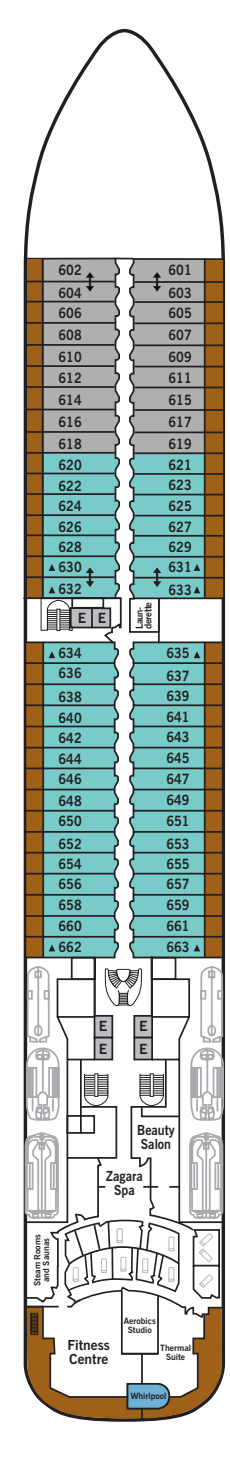

SILVER MUSE – Deck Plans

Effective from June 4th 2020

DECK 4

Atlantide
Indochine
Kaiseki
La Dame

DECK 5

Reception/
Guest Relations
Shore Concierge
Dolce Vita
Venetian Lounge
Cruise Consultant

DECK 6

Zagara Beauty Spa
Fitness Centre

DECK 7

La Terrazza
Silver Note
Casino

DECK 8

Connoisseur's Corner
Boutique
Arts Café
Conference/
Card Room

DECK 9

Panorama Lounge
Activities Room &
Outdoor Area

DECK 10

Pool Deck
Pool Bar
The Grill
Whirlpool Area

DECK 11

Tor's Observation
Library
Spaccanapoli
Jogging Track

SUITE CATEGORIES

- Owner's Suite
- Grand Suite
- Royal Suite
- Silver Suite
- Deluxe Veranda Suite
- Superior Veranda Suite
- Classic Veranda Suite
- Panorama Suite
- Vista Suite

SPECIFICATIONS

- Crew 411
- Officers European
- Guests 596
- Tonnage 40,700
- Length 698 Feet / 212.8 Metres
- Width 86 Feet / 27 Metres
- Speed 19.8 Knots
- Passenger Decks 8
- 3rd Guest Capacity ▲
- Connecting Suites ↑↓
- Wheelchair Accessible Suites ♿
407, 409, 417, 931
- Built 2017
- Registry Bahamas