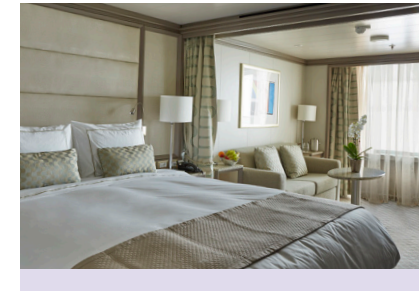

SILVER MUSE – Suite Diagrams

All suites feature:

- Butler service
- Refrigerator and bar setup stocked with your preferences
- Plush Etro® bathrobes
- BVLGARI® bath amenities, plus a choice of other European brands
- Complimentary Wifi for all suites
- Personalised stationery
- Umbrella
- Hair dryer
- Wall mounted USB-C mobile device chargers
- Direct-dial telephone(s)
- iHome Radio / Alarm charging station (with USB cable or Qi wireless charging), NFC Bluetooth connectivity

- Large teak veranda with patio furniture and floor-to-ceiling glass doors; bedroom two has additional veranda
- Living room with convertible sofa to accommodate an additional guest
- Sitting area; bedroom two has additional sitting area
- Separate dining area
- Twin beds or king-sized bed; bedroom two has additional twin beds or queen-sized bed
- Marble bathroom with double vanity, separate shower and full-sized bath, plus a powder room; bedroom two has additional marble bathroom with full-sized bath
- Savoir® Beds mattresses and a choice of pillows
- Walk-in wardrobe(s) with personal safe
- Vanity table(s)
- Writing desk(s)
- One 55" / 140 cm and one 42" / 106 cm flat-screen HD TV in main suite, plus two 42" / 106 cm flat-screen HD TVs in bedroom two
- Interactive Media Library
- Bose® Sound Touch 30 with Bluetooth connectivity
- Illy® espresso machine
- Unlimited Premium Wifi