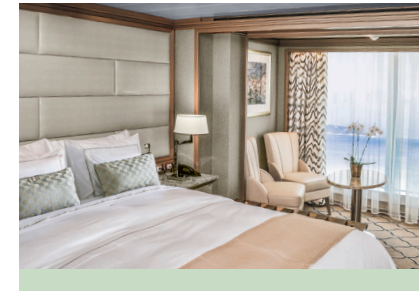

SILVER MUSE – Suite Diagrams

All suites feature:

- Butler service
- Refrigerator and bar setup stocked with your preferences
- Plush Etro® bathrobes
- BVLGARI® bath amenities, plus a choice of other European brands
- Complimentary Wifi for all suites
- Personalised stationery
- Umbrella
- Hair dryer
- Wall mounted USB-C mobile device chargers
- Direct-dial telephone(s)
- iHome Radio / Alarm charging station (with USB cable or Qi wireless charging), NFC Bluetooth connectivity

- Large teak veranda with patio furniture and floor-to-ceiling glass doors; bedroom two has additional veranda
- Living room with convertible sofa to accommodate an additional guest
- Sitting area; bedroom two has additional sitting area
- Separate dining area
- Twin beds or king-sized bed; bedroom two has additional twin beds or queen-sized bed
- Marble bathroom with double vanity, separate shower and full-sized bath, plus a powder room; bedroom two has additional marble bathroom with full-sized bath
- Savoir® Beds mattresses and a choice of pillows
- Walk-in wardrobe(s) with personal safe
- Vanity table(s)
- Writing desk(s)
- One 55" / 140 cm and one 42" / 106 cm flat-screen HD TV in main suite, plus two 42" / 106 cm flat-screen HD TVs in bedroom two
- Interactive Media Library
- Bose® Sound Touch 30 with Bluetooth connectivity
- Illy® espresso machine
- Unlimited Premium Wifi