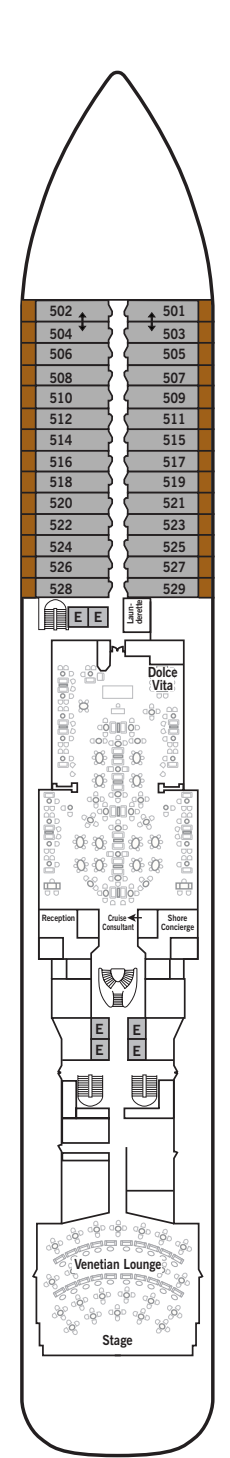

SILVER MUSE – Deck Plans

Effective from June 4th 2020

DECK 4

Atlantide
Indochine
Kaiseki
La Dame

DECK 5

Reception/
Guest Relations
Shore Concierge
Dolce Vita
Venetian Lounge
Cruise Consultant

DECK 6

Zagara Beauty Spa
Fitness Centre

DECK 7

La Terrazza
Silver Note
Casino

DECK 8

Connoisseur's Corner
Boutique
Arts Café
Conference/
Card Room

DECK 9

Panorama Lounge
Activities Room &
Outdoor Area

DECK 10

Pool Deck
Pool Bar
The Grill
Whirlpool Area

SPECIFICATIONS

- Crew 411
- Officers European
- Guests 596
- Tonnage 40,700
- Length 698 Feet / 212.8 Metres
- Width 86 Feet / 27 Metres
- Speed 19.8 Knots
- Passenger Decks 8
- 3rd Guest Capacity ▲
- Connecting Suites ↑↓
- Wheelchair Accessible Suites ♿
407, 409, 417, 931
- Built 2017
- Registry Bahamas

VISTA SUITE

Some Vista Suites are available as a wheelchair accessible suite.*

334 SQ FT / 31 M² – DECK 4
WHEELCHAIR ACCESSIBLE SUITE: 440-646 SQ FT / 41-60 M²

- Sitting area
- Twin beds or queen-sized bed
- Marble bathroom with vanity, full-sized bath, separate shower
- Wheelchair accessible suite has a marble bathroom with vanity and separate shower (no full-sized bath)
- A choice of pillows
- Walk-in wardrobe with personal safe
- Writing desk
- Two 42" / 106 cm flat-screen HD TVs
- Interactive Media Library
- Unlimited Standard Wifi