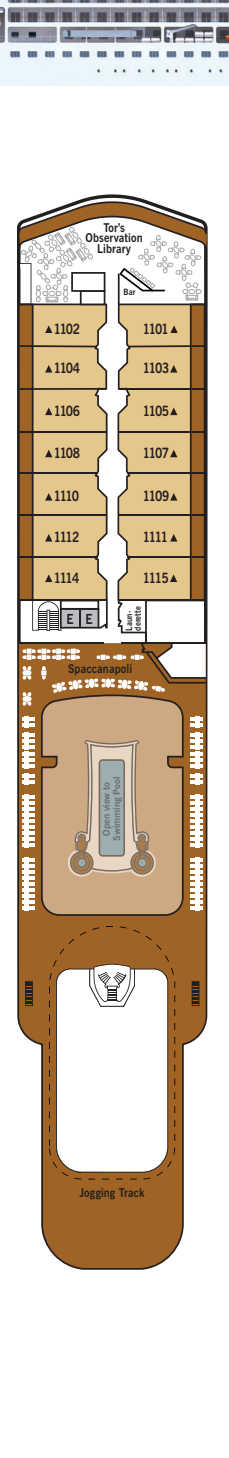

SILVER MUSE – Deck Plans

Effective from June 4th 2020

DECK 4

Atlantide
Indochine
Kaiseki
La Dame

DECK 5

Reception/
Guest Relations
Shore Concierge
Dolce Vita
Venetian Lounge
Cruise Consultant

DECK 6

Zagara Beauty Spa
Fitness Centre

DECK 7

La Terrazza
Silver Note
Casino

DECK 8

Connoisseur's Corner
Boutique
Arts Café
Conference/
Card Room

DECK 9

Panorama Lounge
Activities Room &
Outdoor Area

DECK 10

Pool Deck
Pool Bar
The Grill
Whirlpool Area

SPECIFICATIONS

- Crew 411
- Officers European
- Guests 596
- Tonnage 40,700
- Length 698 Feet / 212.8 Metres
- Width 86 Feet / 27 Metres
- Speed 19.8 Knots
- Passenger Decks 8
- 3rd Guest Capacity ▲
- Connecting Suites ↑↓
- Wheelchair Accessible Suites ♿
407, 409, 417, 931
- Built 2017
- Registry Bahamas