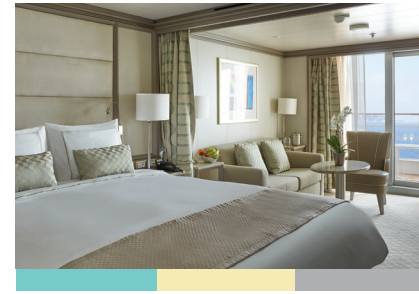

SILVER MUSE – Suite Diagrams

All suites feature:

- Butler service
- Refrigerator and bar setup stocked with your preferences
- Plush Etro® bathrobes
- BVLGARI® bath amenities, plus a choice of other European brands
- Complimentary Wifi for all suites
- Personalised stationery
- Umbrella
- Hair dryer
- Wall mounted USB-C mobile device chargers
- Direct-dial telephone(s)
- iHome Radio / Alarm charging station (with USB cable or Qi wireless charging), NFC Bluetooth connectivity

- Large teak veranda with patio furniture and floor-to-ceiling glass doors; bedroom two has additional veranda
- Living room with convertible sofa to accommodate an additional guest
- Sitting area; bedroom two has additional sitting area
- Separate dining area
- Twin beds or king-sized bed; bedroom two has additional twin beds or queen-sized bed
- Marble bathroom with double vanity, separate shower and full-sized bath, plus a powder room; bedroom two has additional marble bathroom with full-sized bath
- Savoir® Beds mattresses and a choice of pillows
- Walk-in wardrobe(s) with personal safe
- Vanity table(s)
- Writing desk(s)
- One 55" / 140 cm and one 42" / 106 cm flat-screen HD TV in main suite, plus two 42" / 106 cm flat-screen HD TVs in bedroom two
- Interactive Media Library
- Bose® Sound Touch 30 with Bluetooth connectivity
- Illy® espresso machine
- Unlimited Premium Wifi