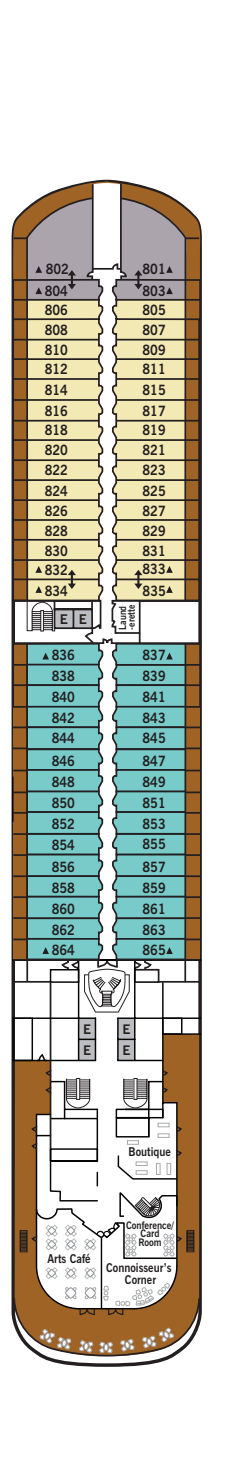

SILVER MUSE – Deck Plans

Effective from June 4th 2020

DECK 4

Atlantide
Indochine
Kaiseki
La Dame

DECK 5

Reception/
Guest Relations
Shore Concierge
Dolce Vita
Venetian Lounge
Cruise Consultant

DECK 6

Zagara Beauty Spa
Fitness Centre

DECK 7

La Terrazza
Silver Note
Casino

DECK 8

Connoisseur's Corner
Boutique
Arts Café
Conference/
Card Room

DECK 9

Panorama Lounge
Activities Room &
Outdoor Area

DECK 10

Pool Deck
Pool Bar
The Grill
Whirlpool Area

DECK 11

Tor's Observation
Library
Spaccanapoli
Jogging Track

SUITE CATEGORIES

- Owner's Suite
- Grand Suite
- Royal Suite
- Silver Suite
- Deluxe Veranda Suite
- Superior Veranda Suite
- Classic Veranda Suite
- Panorama Suite
- Vista Suite

SPECIFICATIONS

- Crew 411
- Officers European
- Guests 596
- Tonnage 40,700
- Length 698 Feet / 212.8 Metres
- Width 86 Feet / 27 Metres
- Speed 19.8 Knots
- Passenger Decks 8
- 3rd Guest Capacity ▲
- Connecting Suites ↑↓
- Wheelchair Accessible Suites ♿
407, 409, 417, 931
- Built 2017
- Registry Bahamas