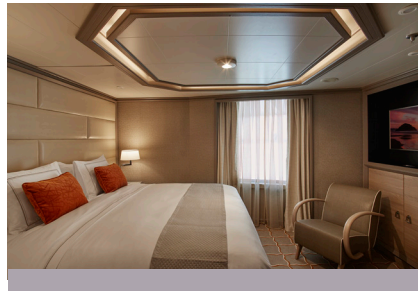

SPECIFICATIONS

- Crew 411
- Officers European
- Guests 596
- Tonnage 40,700
- Length 698 Feet / 212.8 Metres
- Width 86 Feet / 27 Metres
- Speed 19.8 Knots
- Passenger Decks 8
- 3rd Guest Capacity ▲
- Connecting Suites ↑↓
- Wheelchair Accessible Suites ♿
407, 409, 417, 931
- Built 2017
- Registry Bahamas

SILVER MUSE – Suite Diagrams

All suites feature:

- Butler service
- Refrigerator and bar setup stocked with your preferences
- Plush Etro® bathrobes
- BVLGARI® bath amenities, plus a choice of other European brands
- Complimentary Wifi for all suites
- Personalised stationery
- Umbrella
- Hair dryer
- Wall mounted USB-C mobile device chargers
- Direct-dial telephone(s)
- iHome Radio / Alarm charging station (with USB cable or Qi wireless charging), NFC Bluetooth connectivity

- Large teak veranda with patio furniture and floor-to-ceiling glass doors; bedroom two has additional veranda
- Living room with convertible sofa to accommodate an additional guest
- Sitting area; bedroom two has additional sitting area
- Separate dining area
- Twin beds or king-sized bed; bedroom two has additional twin beds or queen-sized bed
- Marble bathroom with double vanity, separate shower and full-sized bath, plus a powder room; bedroom two has additional marble bathroom with full-sized bath
- Savoir® Beds mattresses and a choice of pillows
- Walk-in wardrobe(s) with personal safe
- Vanity table(s)
- Writing desk(s)
- One 55" / 140 cm and one 42" / 106 cm flat-screen HD TV in main suite, plus two 42" / 106 cm flat-screen HD TVs in bedroom two
- Interactive Media Library
- Bose® Sound Touch 30 with Bluetooth connectivity
- Illy® espresso machine
- Unlimited Premium Wifi