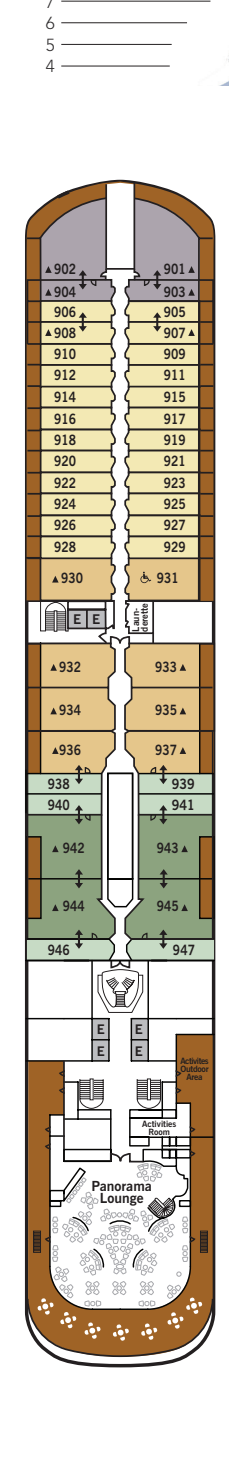

SILVER MUSE – Deck Plans

Effective from June 4th 2020

DECK 4

Atlantide
Indochine
Kaiseki
La Dame

DECK 5

Reception/
Guest Relations
Shore Concierge
Dolce Vita
Venetian Lounge
Cruise Consultant

DECK 6

Zagara Beauty Spa
Fitness Centre

DECK 7

La Terrazza
Silver Note
Casino

DECK 8

Connoisseur's Corner
Boutique
Arts Café
Conference/
Card Room

DECK 9

Panorama Lounge
Activities Room &
Outdoor Area

DECK 10

Pool Deck
Pool Bar
The Grill
Whirlpool Area

DECK 11

Tor's Observation
Library
Spaccanapoli
Jogging Track

SUITE CATEGORIES

- Owner's Suite
- Grand Suite
- Royal Suite
- Silver Suite
- Deluxe Veranda Suite
- Superior Veranda Suite
- Classic Veranda Suite
- Panorama Suite
- Vista Suite

SPECIFICATIONS

- Crew 411
- Officers European
- Guests 596
- Tonnage 40,700
- Length 698 Feet / 212.8 Metres
- Width 86 Feet / 27 Metres
- Speed 19.8 Knots
- Passenger Decks 8
- 3rd Guest Capacity ▲
- Connecting Suites ↑↓
- Wheelchair Accessible Suites ♿
407, 409, 417, 931
- Built 2017
- Registry Bahamas