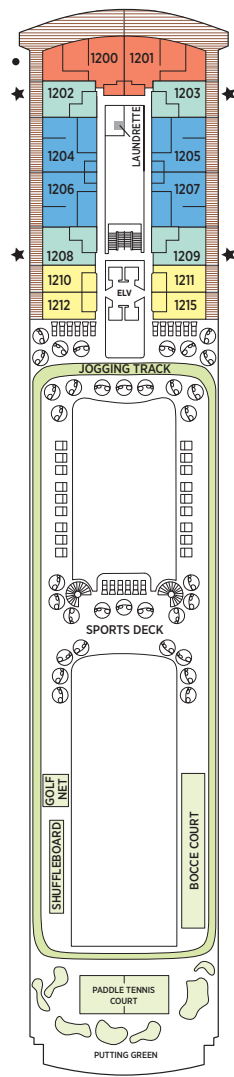

Seven Seas Explorer® DECK PLANS

DECK 4

DECK 5

DECK 6

DECK 7

DECK 8

- | | | | |
|----|------------------|----|----------------------|
| RS | REGENT SUITE | D | CONCIERGE SUITE |
| MS | MASTER SUITE | E | CONCIERGE SUITE |
| GS | GRAND SUITE | F1 | SUPERIOR SUITE |
| ES | EXPLORER SUITE | F2 | SUPERIOR SUITE |
| SS | SEVEN SEAS SUITE | G1 | DELUXE VERANDA SUITE |
| A | PENTHOUSE SUITE | G2 | DELUXE VERANDA SUITE |
| B | PENTHOUSE SUITE | H | VERANDA SUITE |
| C | PENTHOUSE SUITE | | |

OVERALL LENGTH . . . 735 ft.
 BEAM (WIDTH) 102 ft.
 DRAFT 23 ft.
 SUITES 375
 GUESTS 750
 OFFICERS European
 CREW 542 International
 GUEST DECKS 10
 GROSS TONNAGE . . . 55,254
 CRUISING SPEED . . . 19.5 Knots
 SHIP'S REGISTRY . . . Marshall Islands

DECK 9

DECK 10

DECK 11

DECK 12

DECK 14

- + 2-bedroom suite accommodates up to 6 guests
- Convertible sofa bed
- ♿ Wheelchair accessible suites 822, 823, and 916 have shower stall instead of bathtub
- Connecting suites
- ★ Bathroom features a glass-enclosed shower instead of bathtub in category A, B, C, G1, G2 and H

Up to one rollaway bed can be added to most suites, please inquire at time of booking.

Seven Seas Voyager® DECK PLANS

DECK 4

DECK 5

DECK 6

DECK 7

- | | |
|--|---|
| ■ MS MASTER SUITE | ■ C PENTHOUSE SUITE |
| ■ GS GRAND SUITE | ■ D CONCIERGE SUITE |
| ■ VS VOYAGER SUITE | ■ E CONCIERGE SUITE |
| ■ SS SEVEN SEAS SUITE | ■ F DELUXE VERANDA SUITE |
| ■ A PENTHOUSE SUITE | ■ G DELUXE VERANDA SUITE |
| ■ B PENTHOUSE SUITE | ■ H DELUXE VERANDA SUITE |