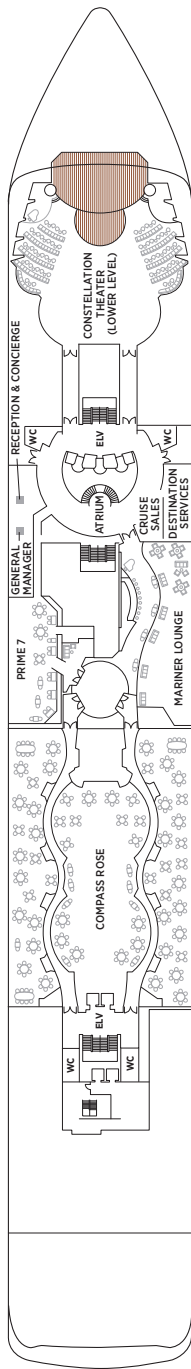

Seven Seas Mariner® DECK PLANS

DECK 5