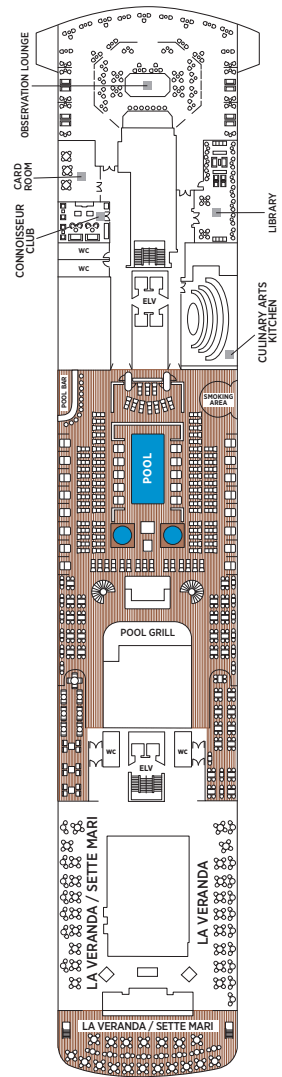

Seven Seas Explorer® DECK PLANS

DECK 4

DECK 5

DECK 6

DECK 7

DECK 8

- | | | | |
|----|------------------|----|----------------------|
| RS | REGENT SUITE | D | CONCIERGE SUITE |
| MS | MASTER SUITE | E | CONCIERGE SUITE |
| GS | GRAND SUITE | F1 | SUPERIOR SUITE |
| ES | EXPLORER SUITE | F2 | SUPERIOR SUITE |
| SS | SEVEN SEAS SUITE | G1 | DELUXE VERANDA SUITE |
| A | PENTHOUSE SUITE | G2 | DELUXE VERANDA SUITE |
| B | PENTHOUSE SUITE | H | VERANDA SUITE |
| C | PENTHOUSE SUITE | | |

OVERALL LENGTH . . . 735 ft.
 BEAM (WIDTH) 102 ft.
 DRAFT 23 ft.
 SUITES 375
 GUESTS 750
 OFFICERS European
 CREW 542 International
 GUEST DECKS 10
 GROSS TONNAGE . . . 55,254
 CRUISING SPEED . . . 19.5 Knots
 SHIP'S REGISTRY . . . Marshall Islands

DECK 9

DECK 10

DECK 11

DECK 12

DECK 14

- + 2-bedroom suite accommodates up to 6 guests
- Convertible sofa bed
- ♿ Wheelchair accessible suites 822, 823, and 916 have shower stall instead of bathtub
- Connecting suites
- ★ Bathroom features a glass-enclosed shower instead of bathtub in category A, B, C, G1, G2 and H

Up to one rollaway bed can be added to most suites, please inquire at time of booking.

Seven Seas Voyager® DECK PLANS

DECK 4

DECK 5

DECK 6

DECK 7

- | | |
|--|---|
| ■ MS MASTER SUITE | ■ C PENTHOUSE SUITE |
| ■ GS GRAND SUITE | ■ D CONCIERGE SUITE |
| ■ VS VOYAGER SUITE | ■ E CONCIERGE SUITE |
| ■ SS SEVEN SEAS SUITE | ■ F DELUXE VERANDA SUITE |
| ■ A PENTHOUSE SUITE | ■ G DELUXE VERANDA SUITE |
| ■ B PENTHOUSE SUITE | ■ H DELUXE VERANDA SUITE |