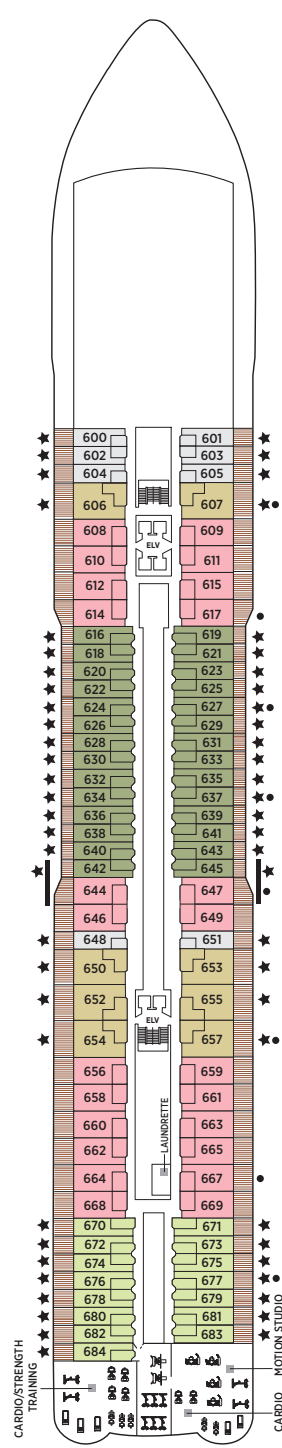

Seven Seas Explorer® DECK PLANS

DECK 4

DECK 5

DECK 6

DECK 7

DECK 8

- | | | | |
|----|------------------|----|----------------------|
| RS | REGENT SUITE | D | CONCIERGE SUITE |
| MS | MASTER SUITE | E | CONCIERGE SUITE |
| GS | GRAND SUITE | F1 | SUPERIOR SUITE |
| ES | EXPLORER SUITE | F2 | SUPERIOR SUITE |
| SS | SEVEN SEAS SUITE | G1 | DELUXE VERANDA SUITE |
| A | PENTHOUSE SUITE | G2 | DELUXE VERANDA SUITE |
| B | PENTHOUSE SUITE | H | VERANDA SUITE |
| C | PENTHOUSE SUITE | | |

OVERALL LENGTH . . . 735 ft.
 BEAM (WIDTH) 102 ft.
 DRAFT 23 ft.
 SUITES 375
 GUESTS 750
 OFFICERS European
 CREW 542 International
 GUEST DECKS 10
 GROSS TONNAGE . . . 55,254
 CRUISING SPEED . . . 19.5 Knots
 SHIP'S REGISTRY . . . Marshall Islands

DECK 9

DECK 10

DECK 11

DECK 12

DECK 14

- + 2-bedroom suite accommodates up to 6 guests
- Convertible sofa bed
- ♿ Wheelchair accessible suites 822, 823, and 916 have shower stall instead of bathtub
- Connecting suites
- ★ Bathroom features a glass-enclosed shower instead of bathtub in category A, B, C, G1, G2 and H

OVERALL LENGTH 670 ft.
 BEAM (WIDTH) 94.5 ft.
 DRAFT 23 ft.
 SUITES 350
 GUESTS 700
 OFFICERS European
 CREW 447 International
 GUEST DECKS 9
 GROSS TONNAGE 42,363
 CRUISING SPEED 20 Knots
 SHIP'S REGISTRY Bahamas