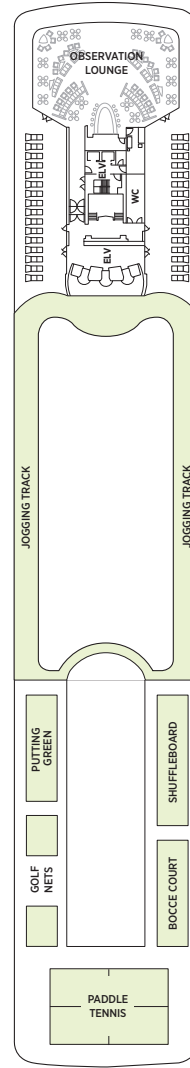

DECK 12

- + 2-bedroom suite accommodates up to 6 guests
- Convertible sofa bed
- ♿ Wheelchair accessible suites 828, 829, 918, 919, 1012 and 1013 have shower stall instead of bathtub
- ★ Bathroom features a glass-enclosed shower instead of bathtub

Up to one rollaway bed can be added to most suites, please inquire at time of booking.