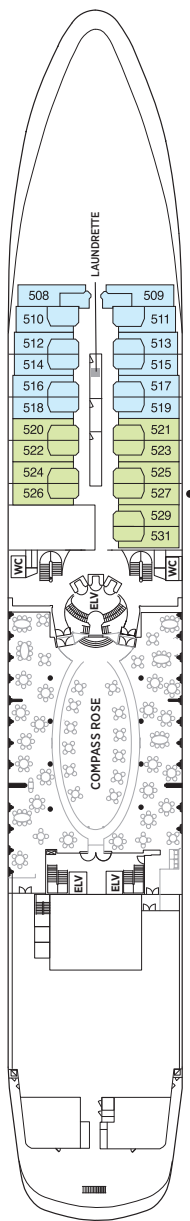

Seven Seas Navigator® DECK PLANS

DECK 5