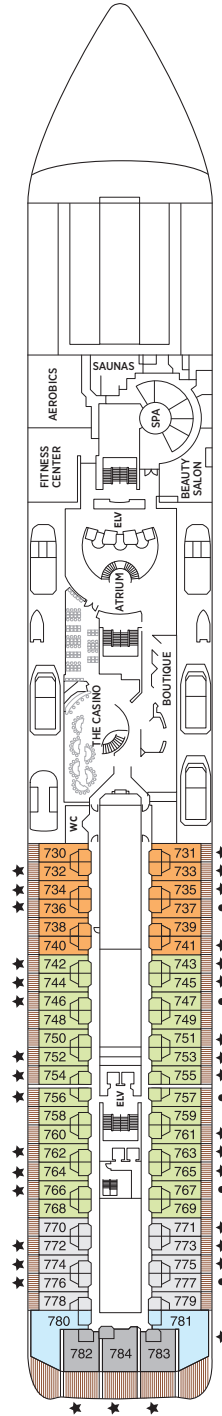

Seven Seas Explorer® DECK PLANS

DECK 4

DECK 5

DECK 6

DECK 7

DECK 8

- | | | | |
|----|------------------|----|----------------------|
| RS | REGENT SUITE | D | CONCIERGE SUITE |
| MS | MASTER SUITE | E | CONCIERGE SUITE |
| GS | GRAND SUITE | F1 | SUPERIOR SUITE |
| ES | EXPLORER SUITE | F2 | SUPERIOR SUITE |
| SS | SEVEN SEAS SUITE | G1 | DELUXE VERANDA SUITE |
| A | PENTHOUSE SUITE | G2 | DELUXE VERANDA SUITE |
| B | PENTHOUSE SUITE | H | VERANDA SUITE |
| C | PENTHOUSE SUITE | | |

OVERALL LENGTH . . . 735 ft.
 BEAM (WIDTH) 102 ft.
 DRAFT 23 ft.
 SUITES 375
 GUESTS 750
 OFFICERS European
 CREW 542 International
 GUEST DECKS 10
 GROSS TONNAGE . . . 55,254
 CRUISING SPEED . . . 19.5 Knots
 SHIP'S REGISTRY . . . Marshall Islands

Up to one rollaway bed can be added to most suites, please inquire at time of booking.

Seven Seas Voyager® DECK PLANS

DECK 4

DECK 5

DECK 6

DECK 7

- | | |
|--|---|
| ■ MS MASTER SUITE | ■ C PENTHOUSE SUITE |
| ■ GS GRAND SUITE | ■ D CONCIERGE SUITE |
| ■ VS VOYAGER SUITE | ■ E CONCIERGE SUITE |
| ■ SS SEVEN SEAS SUITE | ■ F DELUXE VERANDA SUITE |
| ■ A PENTHOUSE SUITE | ■ G DELUXE VERANDA SUITE |
| ■ B PENTHOUSE SUITE | ■ H DELUXE VERANDA SUITE |

Up to one rollaway bed can be added to most suites, please inquire at time of booking.

Seven Seas Mariner® DECK PLANS

DECK 5

DECK 6

DECK 7

DECK 8

OVERALL LENGTH 709 ft.
 BEAM (WIDTH) 93 ft.
 DRAFT 21 ft.
 SUITES 350
 GUESTS 700
 OFFICERS European
 CREW 445 International
 GUEST DECKS 8
 GROSS TONNAGE 48,075
 CRUISING SPEED 20 Knots
 SHIP'S REGISTRY Bahamas