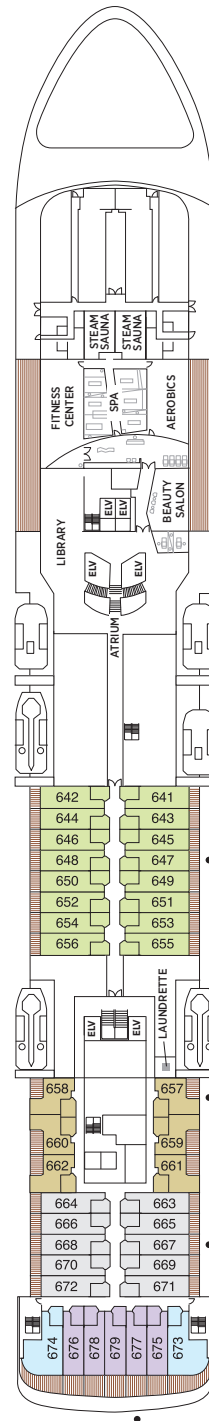

Seven Seas Explorer® DECK PLANS

DECK 4

DECK 5

DECK 6

DECK 7

DECK 8

- | | | | |
|----|------------------|----|----------------------|
| RS | REGENT SUITE | D | CONCIERGE SUITE |
| MS | MASTER SUITE | E | CONCIERGE SUITE |
| GS | GRAND SUITE | F1 | SUPERIOR SUITE |
| ES | EXPLORER SUITE | F2 | SUPERIOR SUITE |
| SS | SEVEN SEAS SUITE | G1 | DELUXE VERANDA SUITE |
| A | PENTHOUSE SUITE | G2 | DELUXE VERANDA SUITE |
| B | PENTHOUSE SUITE | H | VERANDA SUITE |
| C | PENTHOUSE SUITE | | |

OVERALL LENGTH . . . 735 ft.
 BEAM (WIDTH) 102 ft.
 DRAFT 23 ft.
 SUITES 375
 GUESTS 750
 OFFICERS European
 CREW 542 International
 GUEST DECKS 10
 GROSS TONNAGE . . . 55,254
 CRUISING SPEED . . . 19.5 Knots
 SHIP'S REGISTRY . . . Marshall Islands

DECK 9

DECK 10

DECK 11

DECK 12

DECK 14

- + 2-bedroom suite accommodates up to 6 guests
- Convertible sofa bed
- ♿ Wheelchair accessible suites 822, 823, and 916 have shower stall instead of bathtub
- Connecting suites
- ★ Bathroom features a glass-enclosed shower instead of bathtub in category A, B, C, G1, G2 and H

Up to one rollaway bed can be added to most suites, please inquire at time of booking.

Seven Seas Voyager® DECK PLANS

DECK 4

DECK 5

DECK 6

DECK 7

- | | |
|--|---|
| ■ MS MASTER SUITE | ■ C PENTHOUSE SUITE |
| ■ GS GRAND SUITE | ■ D CONCIERGE SUITE |
| ■ VS VOYAGER SUITE | ■ E CONCIERGE SUITE |
| ■ SS SEVEN SEAS SUITE | ■ F DELUXE VERANDA SUITE |
| ■ A PENTHOUSE SUITE | ■ G DELUXE VERANDA SUITE |
| ■ B PENTHOUSE SUITE | ■ H DELUXE VERANDA SUITE |