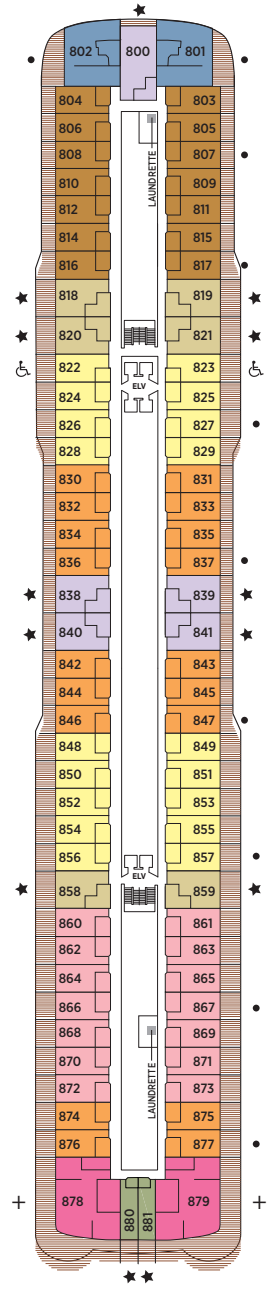

Seven Seas Splendor® DECK PLANS

DECK 8