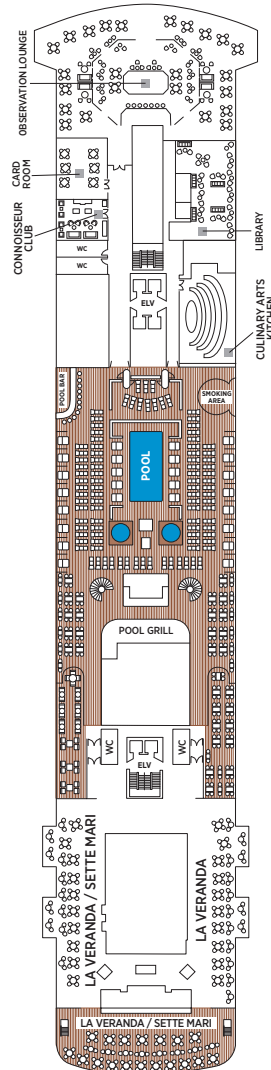

RS REGENT SUITE	D CONCIERGE SUITE
MS MASTER SUITE	E CONCIERGE SUITE
GS GRAND SUITE	F1 SUPERIOR SUITE
SP SPLENDOR SUITE	F2 SUPERIOR SUITE
SS SEVEN SEAS SUITE	G1 DELUXE VERANDA SUITE
A PENTHOUSE SUITE	G2 DELUXE VERANDA SUITE
B PENTHOUSE SUITE	H VERANDA SUITE
C PENTHOUSE SUITE	

OVERALL LENGTH . . . 735 ft.
BEAM (WIDTH) . . . . . 102 ft.
DRAFT . . . . . 23 ft.
SUITES 375
GUESTS 750
OFFICERS . . . . . European
CREW . . . . . 542 International
GUEST DECKS 10
*GROSS TONNAGE . . . 55,254
CRUISING SPEED . . . . 19.5 Knots
SHIP'S REGISTRY . . . . Marshall Islands

DECK 11

DECK 14

- + 2-bedroom suite accommodates up to 6 guests
- Convertible sofa bed
- ♿ Wheelchair accessible suites 822, 823, and 916 have shower stall instead of bathtub
- Connecting suites
- ★ Bathroom features a glass-enclosed shower instead of bathtub in category A, B, C, G1, G2 and H

*Estimated gross tonnage
Up to one rollaway bed can be added to most suites, please inquire at time of booking.