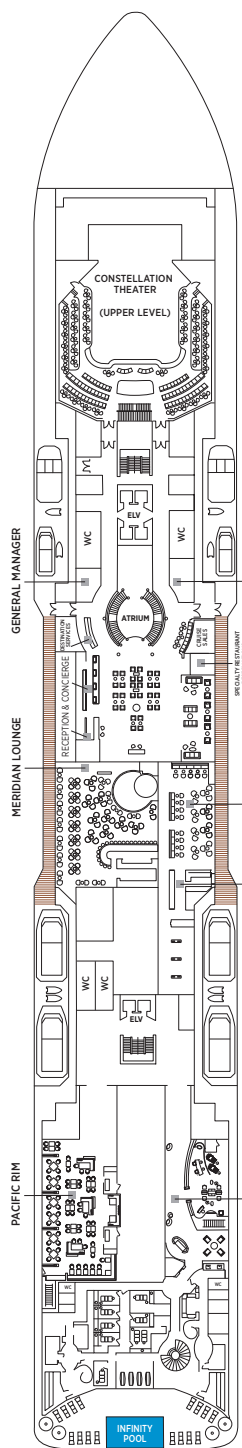

Seven Seas Explorer® DECK PLANS

DECK 4

DECK 5

DECK 6

DECK 7

DECK 8

- | | | | |
|----|------------------|----|----------------------|
| RS | REGENT SUITE | D | CONCIERGE SUITE |
| MS | MASTER SUITE | E | CONCIERGE SUITE |
| GS | GRAND SUITE | F1 | SUPERIOR SUITE |
| ES | EXPLORER SUITE | F2 | SUPERIOR SUITE |
| SS | SEVEN SEAS SUITE | G1 | DELUXE VERANDA SUITE |
| A | PENTHOUSE SUITE | G2 | DELUXE VERANDA SUITE |
| B | PENTHOUSE SUITE | H | VERANDA SUITE |
| C | PENTHOUSE SUITE | | |

OVERALL LENGTH . . . 735 ft.
 BEAM (WIDTH) 102 ft.
 DRAFT 23 ft.
 SUITES 375
 GUESTS 750
 OFFICERS European
 CREW 542 International
 GUEST DECKS 10
 GROSS TONNAGE . . . 55,254
 CRUISING SPEED . . . 19.5 Knots
 SHIP'S REGISTRY . . . Marshall Islands

DECK 9

DECK 10

DECK 11

DECK 12

DECK 14

- + 2-bedroom suite accommodates up to 6 guests
- Convertible sofa bed
- ♿ Wheelchair accessible suites 822, 823, and 916 have shower stall instead of bathtub
- Connecting suites
- ★ Bathroom features a glass-enclosed shower instead of bathtub in category A, B, C, G1, G2 and H

Up to one rollaway bed can be added to most suites, please inquire at time of booking.

Seven Seas Voyager® DECK PLANS

DECK 4

DECK 5

DECK 6

DECK 7

- | | |
|--|---|
| ■ MS MASTER SUITE | ■ C PENTHOUSE SUITE |
| ■ GS GRAND SUITE | ■ D CONCIERGE SUITE |
| ■ VS VOYAGER SUITE | ■ E CONCIERGE SUITE |
| ■ SS SEVEN SEAS SUITE | ■ F DELUXE VERANDA SUITE |
| ■ A PENTHOUSE SUITE | ■ G DELUXE VERANDA SUITE |
| ■ B PENTHOUSE SUITE | ■ H DELUXE VERANDA SUITE |