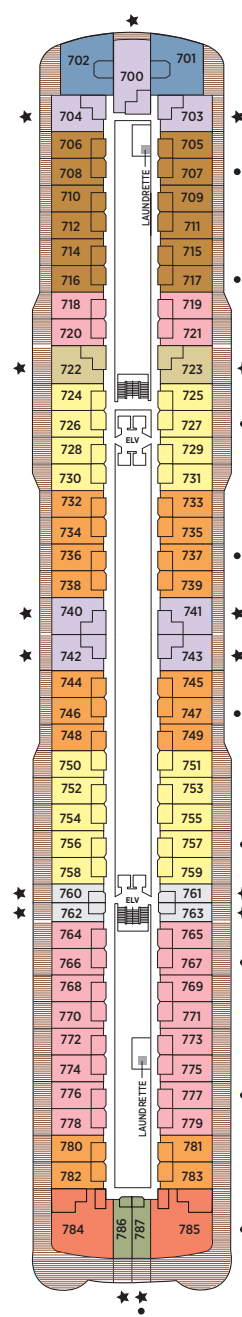

Seven Seas Explorer® DECK PLANS

DECK 4

DECK 5

DECK 6

DECK 7

DECK 8

- | | | | |
|----|------------------|----|----------------------|
| RS | REGENT SUITE | D | CONCIERGE SUITE |
| MS | MASTER SUITE | E | CONCIERGE SUITE |
| GS | GRAND SUITE | F1 | SUPERIOR SUITE |
| ES | EXPLORER SUITE | F2 | SUPERIOR SUITE |
| SS | SEVEN SEAS SUITE | G1 | DELUXE VERANDA SUITE |
| A | PENTHOUSE SUITE | G2 | DELUXE VERANDA SUITE |
| B | PENTHOUSE SUITE | H | VERANDA SUITE |
| C | PENTHOUSE SUITE | | |

OVERALL LENGTH . . . 735 ft.
 BEAM (WIDTH) 102 ft.
 DRAFT 23 ft.
 SUITES 375
 GUESTS 750
 OFFICERS European
 CREW 542 International
 GUEST DECKS 10
 GROSS TONNAGE . . . 55,254
 CRUISING SPEED . . . 19.5 Knots
 SHIP'S REGISTRY . . . Marshall Islands

DECK 9

DECK 10

DECK 11

DECK 12

DECK 14

- + 2-bedroom suite accommodates up to 6 guests
- Convertible sofa bed
- ♿ Wheelchair accessible suites 822, 823, and 916 have shower stall instead of bathtub
- Connecting suites
- ★ Bathroom features a glass-enclosed shower instead of bathtub in category A, B, C, G1, G2 and H

Up to one rollaway bed can be added to most suites, please inquire at time of booking.

Seven Seas Voyager® DECK PLANS

DECK 4

DECK 5

DECK 6

DECK 7

- | | |
|--|---|
| ■ MS MASTER SUITE | ■ C PENTHOUSE SUITE |
| ■ GS GRAND SUITE | ■ D CONCIERGE SUITE |
| ■ VS VOYAGER SUITE | ■ E CONCIERGE SUITE |
| ■ SS SEVEN SEAS SUITE | ■ F DELUXE VERANDA SUITE |
| ■ A PENTHOUSE SUITE | ■ G DELUXE VERANDA SUITE |
| ■ B PENTHOUSE SUITE | ■ H DELUXE VERANDA SUITE |