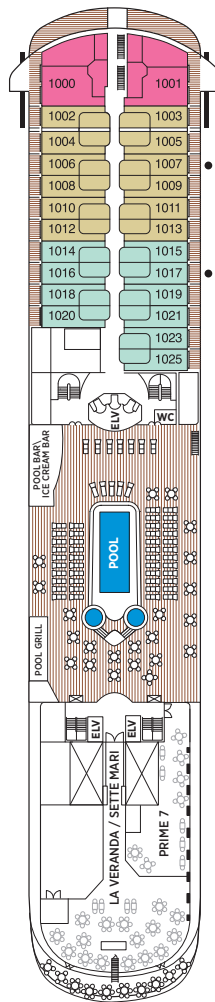

- MS MASTER SUITE
- GS GRAND SUITE
- NS NAVIGATOR SUITE
- A PENTHOUSE SUITE
- B PENTHOUSE SUITE
- C PENTHOUSE SUITE
- D CONCIERGE SUITE
- E DELUXE VERANDA SUITE
- F DELUXE VERANDA SUITE
- G DELUXE WINDOW SUITE
- H DELUXE WINDOW SUITE

OVERALL LENGTH . . . . . 566 ft.
BEAM (WIDTH) . . . . . 81 ft.
DRAFT . . . . . 24 ft.
SUITES 245
GUESTS 490
OFFICERS . . . . . European
CREW . . . . . 345 International
GUEST DECKS 8
GROSS TONNAGE 28,803
CRUISING SPEED . . . . . 20 Knots
SHIP'S REGISTRY . . . . . Bahamas

DECK 10

DECK 12

- Convertible sofa bed
- ♿ Wheelchair accessible suites 832, 833, 928 and 929 have shower stall instead of bathtub
- Connecting suites

Up to one rollaway bed can be added to most suites, please inquire at time of booking.