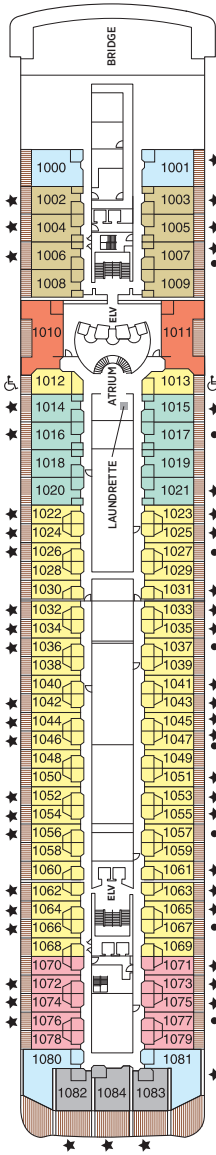

OVERALL LENGTH . . . . . 709 ft.
BEAM (WIDTH) . . . . . 93 ft.
DRAFT . . . . . 21 ft.
SUITES 350
GUESTS 700
OFFICERS . . . . . European
CREW . . . . . 445 International
GUEST DECKS 8
GROSS TONNAGE 48,075
CRUISING SPEED . . . . . 20 Knots
SHIP'S REGISTRY . . . . . Bahamas

 MS MASTER SUITE	 C PENTHOUSE SUITE
 GS GRAND SUITE	 D CONCIERGE SUITE
 MN MARINER SUITE	 E CONCIERGE SUITE
 SS SEVEN SEAS SUITE	 F DELUXE VERANDA SUITE
 HS HORIZON VIEW SUITE	 G DELUXE VERANDA SUITE
 A PENTHOUSE SUITE	 H DELUXE VERANDA SUITE
 B PENTHOUSE SUITE	

DECK 10

- + 2-bedroom suite accommodates up to 6 guests
- Convertible sofa bed
- ♿ Wheelchair accessible suites 828, 829, 918, 919, 1012 and 1013 have shower stall instead of bathtub
- ★ Bathroom features a glass-enclosed shower instead of bathtub

Up to one rollaway bed can be added to most suites, please inquire at time of booking.