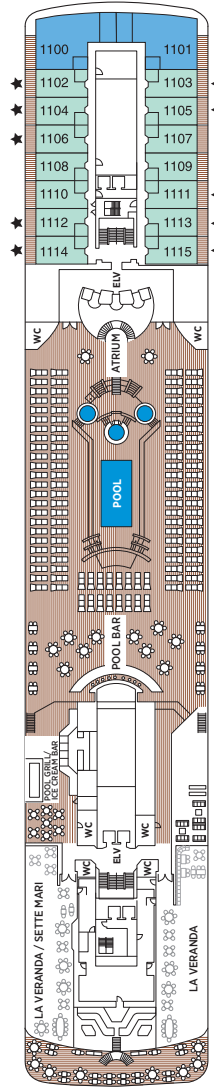

OVERALL LENGTH . . . . . 709 ft.
BEAM (WIDTH) . . . . . 93 ft.
DRAFT . . . . . 21 ft.
SUITES 350
GUESTS 700
OFFICERS . . . . . European
CREW . . . . . 445 International
GUEST DECKS 8
GROSS TONNAGE 48,075
CRUISING SPEED . . . . . 20 Knots
SHIP'S REGISTRY . . . . . Bahamas

 MS MASTER SUITE	 C PENTHOUSE SUITE
 GS GRAND SUITE	 D CONCIERGE SUITE
 MN MARINER SUITE	 E CONCIERGE SUITE
 SS SEVEN SEAS SUITE	 F DELUXE VERANDA SUITE
 HS HORIZON VIEW SUITE	 G DELUXE VERANDA SUITE
 A PENTHOUSE SUITE	 H DELUXE VERANDA SUITE
 B PENTHOUSE SUITE	

DECK 11

- + 2-bedroom suite accommodates up to 6 guests
- Convertible sofa bed
- ♿ Wheelchair accessible suites 828, 829, 918, 919, 1012 and 1013 have shower stall instead of bathtub
- ★ Bathroom features a glass-enclosed shower instead of bathtub

Up to one rollaway bed can be added to most suites, please inquire at time of booking.