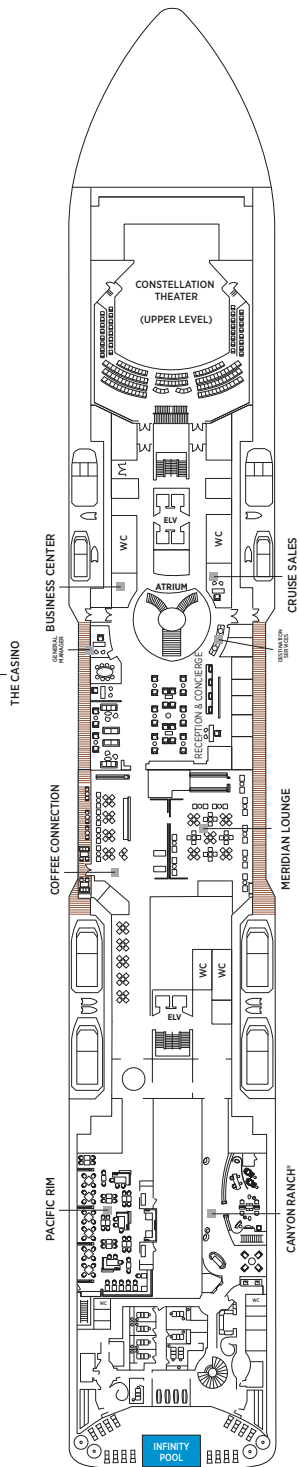

Seven Seas Splendor® DECK PLANS

DECK 5