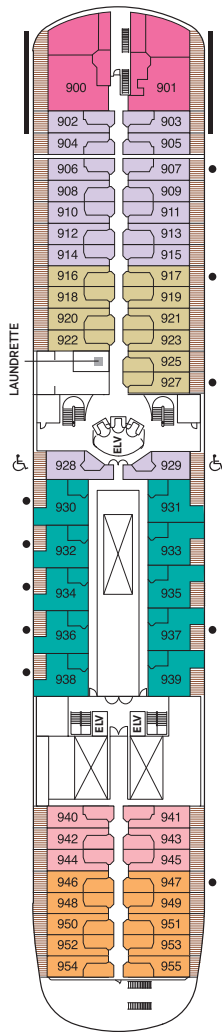

OVERALL LENGTH . . . 735 ft.
 BEAM (WIDTH) 102 ft.
 DRAFT 23 ft.
 SUITES 375
 GUESTS 750
 OFFICERS European
 CREW 542 International
 GUEST DECKS 10
 GROSS TONNAGE . . . 55,254
 CRUISING SPEED . . . 19.5 Knots
 SHIP'S REGISTRY . . . Marshall Islands

DECK 9

DECK 10

DECK 11

DECK 12

DECK 14

- + 2-bedroom suite accommodates up to 6 guests
- Convertible sofa bed
- ♿ Wheelchair accessible suites 822, 823, and 916 have shower stall instead of bathtub
- Connecting suites
- ★ Bathroom features a glass-enclosed shower instead of bathtub in category A, B, C, G1, G2 and H

Up to one rollaway bed can be added to most suites, please inquire at time of booking.

Seven Seas Voyager® DECK PLANS

DECK 4

DECK 5

DECK 6

DECK 7

- | | |
|--|---|
| ■ MS MASTER SUITE | ■ C PENTHOUSE SUITE |
| ■ GS GRAND SUITE | ■ D CONCIERGE SUITE |
| ■ VS VOYAGER SUITE | ■ E CONCIERGE SUITE |
| ■ SS SEVEN SEAS SUITE | ■ F DELUXE VERANDA SUITE |
| ■ A PENTHOUSE SUITE | ■ G DELUXE VERANDA SUITE |
| ■ B PENTHOUSE SUITE | ■ H DELUXE VERANDA SUITE |

OVERALL LENGTH 566 ft.
 BEAM (WIDTH) 81 ft.
 DRAFT 24 ft.
 SUITES 245
 GUESTS 490
 OFFICERS European
 CREW 345 International
 GUEST DECKS 8
 GROSS TONNAGE 28,803
 CRUISING SPEED 20 Knots
 SHIP'S REGISTRY Bahamas