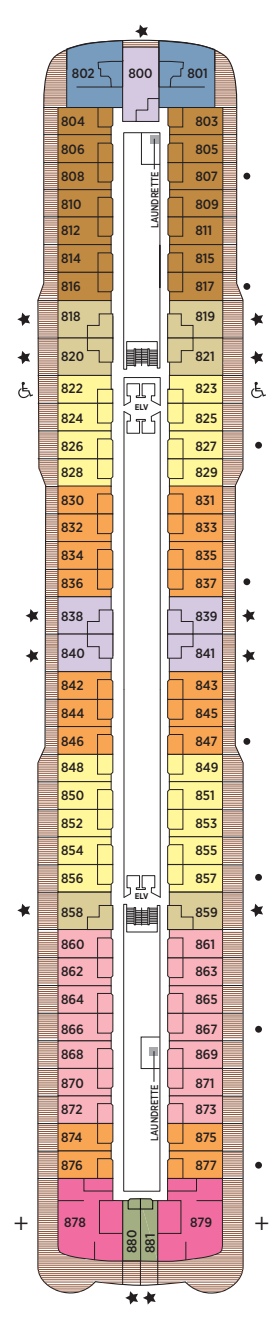

Seven Seas Explorer® DECK PLANS

DECK 4

DECK 5

DECK 6

DECK 7

DECK 8

- | | | | |
|----|------------------|----|----------------------|
| RS | REGENT SUITE | D | CONCIERGE SUITE |
| MS | MASTER SUITE | E | CONCIERGE SUITE |
| GS | GRAND SUITE | F1 | SUPERIOR SUITE |
| ES | EXPLORER SUITE | F2 | SUPERIOR SUITE |
| SS | SEVEN SEAS SUITE | G1 | DELUXE VERANDA SUITE |
| A | PENTHOUSE SUITE | G2 | DELUXE VERANDA SUITE |
| B | PENTHOUSE SUITE | H | VERANDA SUITE |
| C | PENTHOUSE SUITE | | |

OVERALL LENGTH . . . 735 ft.
 BEAM (WIDTH) 102 ft.
 DRAFT 23 ft.
 SUITES 375
 GUESTS 750
 OFFICERS European
 CREW 542 International
 GUEST DECKS 10
 GROSS TONNAGE . . . 55,254
 CRUISING SPEED . . . 19.5 Knots
 SHIP'S REGISTRY . . . Marshall Islands

DECK 9

DECK 10

DECK 11

DECK 12

DECK 14

- + 2-bedroom suite accommodates up to 6 guests
- Convertible sofa bed
- ♿ Wheelchair accessible suites 822, 823, and 916 have shower stall instead of bathtub
- Connecting suites
- ★ Bathroom features a glass-enclosed shower instead of bathtub in category A, B, C, G1, G2 and H

OVERALL LENGTH 670 ft.
 BEAM (WIDTH) 94.5 ft.
 DRAFT 23 ft.
 SUITES 350
 GUESTS 700
 OFFICERS European
 CREW 447 International
 GUEST DECKS 9
 GROSS TONNAGE 42,363
 CRUISING SPEED 20 Knots
 SHIP'S REGISTRY Bahamas