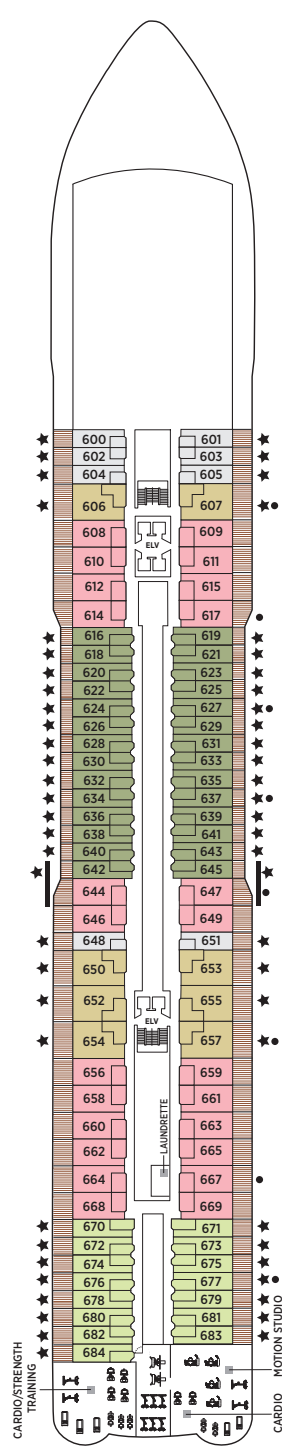

Seven Seas Splendor® DECK PLANS

DECK 6