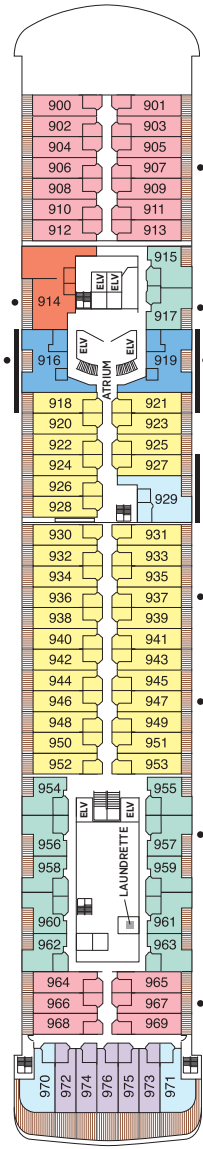

■ MS MASTER SUITE	■ C PENTHOUSE SUITE
■ GS GRAND SUITE	■ D CONCIERGE SUITE
■ VS VOYAGER SUITE	■ E CONCIERGE SUITE
■ SS SEVEN SEAS SUITE	■ F DELUXE VERANDA SUITE
■ A PENTHOUSE SUITE	■ G DELUXE VERANDA SUITE
■ B PENTHOUSE SUITE	■ H DELUXE VERANDA SUITE

OVERALL LENGTH . . . . . 670 ft.
BEAM (WIDTH) . . . . . 94.5 ft.
DRAFT . . . . . 23 ft.
SUITES 350
GUESTS 700
OFFICERS . . . . . European
CREW . . . . . 447 International
GUEST DECKS 9
GROSS TONNAGE 42,363
CRUISING SPEED . . . . . 20 Knots
SHIP'S REGISTRY . . . . . Bahamas

DECK 8

DECK 9

DECK 10

DECK 11

DECK 12

- + 2-bedroom suite accommodates up to 6 guests
- Convertible sofa bed
- ♿ Wheelchair accessible suites 761, 762, 859 and 860 have shower stall instead of bathtub
- Connecting suites

Up to one rollaway bed can be added to most suites, please inquire at time of booking.