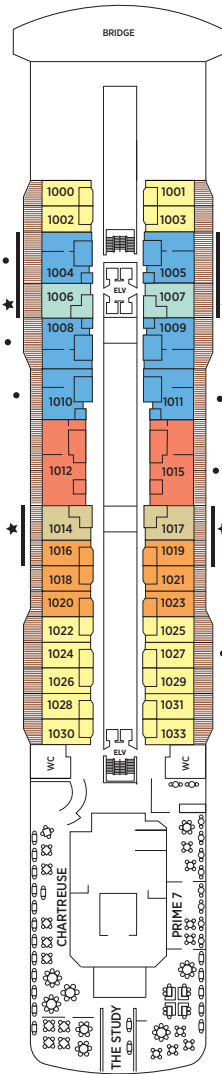

RS REGENT SUITE	D CONCIERGE SUITE
MS MASTER SUITE	E CONCIERGE SUITE
GS GRAND SUITE	F1 SUPERIOR SUITE
SP SPLENDOR SUITE	F2 SUPERIOR SUITE
SS SEVEN SEAS SUITE	G1 DELUXE VERANDA SUITE
A PENTHOUSE SUITE	G2 DELUXE VERANDA SUITE
B PENTHOUSE SUITE	H VERANDA SUITE
C PENTHOUSE SUITE	

OVERALL LENGTH . . . 735 ft.
BEAM (WIDTH) . . . . . 102 ft.
DRAFT . . . . . 23 ft.
SUITES 375
GUESTS 750
OFFICERS . . . . . European
CREW . . . . . 542 International
GUEST DECKS 10
*GROSS TONNAGE . . . 55,254
CRUISING SPEED . . . . 19.5 Knots
SHIP'S REGISTRY . . . . Marshall Islands

DECK 10

DECK 14

- + 2-bedroom suite accommodates up to 6 guests
- Convertible sofa bed
- ♿ Wheelchair accessible suites 822, 823, and 916 have shower stall instead of bathtub
- Connecting suites
- ★ Bathroom features a glass-enclosed shower instead of bathtub in category A, B, C, G1, G2 and H

*Estimated gross tonnage
Up to one rollaway bed can be added to most suites, please inquire at time of booking.