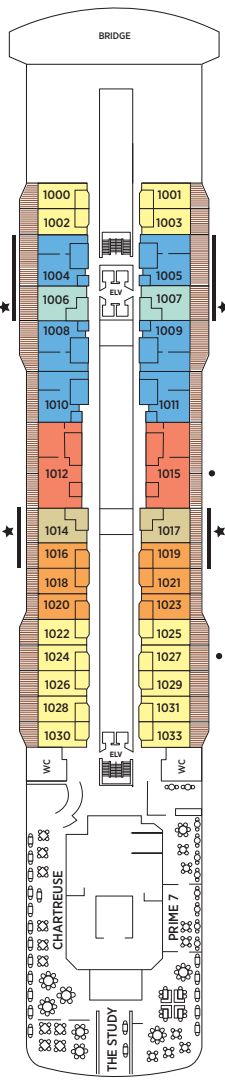

RS	REGENT SUITE	D	CONCIERGE SUITE
MS	MASTER SUITE	E	CONCIERGE SUITE
GS	GRAND SUITE	F1	SUPERIOR SUITE
ES	EXPLORER SUITE	F2	SUPERIOR SUITE
SS	SEVEN SEAS SUITE	G1	DELUXE VERANDA SUITE
A	PENTHOUSE SUITE	G2	DELUXE VERANDA SUITE
B	PENTHOUSE SUITE	H	VERANDA SUITE
C	PENTHOUSE SUITE		

OVERALL LENGTH . . . 735 ft.
BEAM (WIDTH) . . . . . 102 ft.
DRAFT . . . . . 23 ft.
SUITES 375
GUESTS 750
OFFICERS . . . . . European
CREW . . . . . 542 International
GUEST DECKS 10
GROSS TONNAGE . . . 55,254
CRUISING SPEED . . . 19.5 Knots
SHIP'S REGISTRY . . . Marshall Islands

DECK 10

DECK 14

- + 2-bedroom suite accommodates up to 6 guests
- Convertible sofa bed
- ♿ Wheelchair accessible suites 822, 823, and 916 have shower stall instead of bathtub
- Connecting suites
- ★ Bathroom features a glass-enclosed shower instead of bathtub in category A, B, C, G1, G2 and H

Up to one rollaway bed can be added to most suites, please inquire at time of booking.