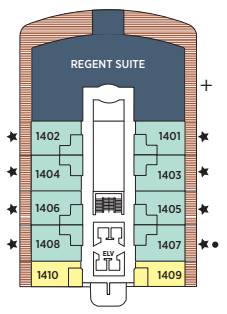

OVERALL LENGTH . . . 735 ft.
 BEAM (WIDTH) 102 ft.
 DRAFT 23 ft.
 SUITES 375
 GUESTS 750
 OFFICERS European
 CREW 542 International
 GUEST DECKS 10
 GROSS TONNAGE . . . 55,254
 CRUISING SPEED . . . 19.5 Knots
 SHIP'S REGISTRY . . . Marshall Islands

DECK 9

DECK 10

DECK 11

DECK 12

DECK 14

- + 2-bedroom suite accommodates up to 6 guests
- Convertible sofa bed
- ♿ Wheelchair accessible suites 822, 823, and 916 have shower stall instead of bathtub
- Connecting suites
- ★ Bathroom features a glass-enclosed shower instead of bathtub in category A, B, C, G1, G2 and H

OVERALL LENGTH 670 ft.
 BEAM (WIDTH) 94.5 ft.
 DRAFT 23 ft.
 SUITES 350
 GUESTS 700
 OFFICERS European
 CREW 447 International
 GUEST DECKS 9
 GROSS TONNAGE 42,363
 CRUISING SPEED 20 Knots
 SHIP'S REGISTRY Bahamas

OVERALL LENGTH 566 ft.
 BEAM (WIDTH) 81 ft.
 DRAFT 24 ft.
 SUITES 245
 GUESTS 490
 OFFICERS European
 CREW 345 International
 GUEST DECKS 8
 GROSS TONNAGE 28,803
 CRUISING SPEED 20 Knots
 SHIP'S REGISTRY Bahamas