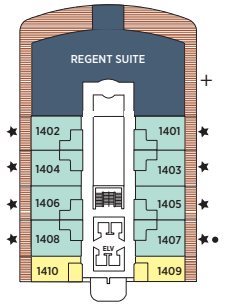

Up to one rollaway bed can be added to most suites, please inquire at time of booking.

Seven Seas Mariner® DECK PLANS

DECK 5

DECK 6

DECK 7

DECK 8

OVERALL LENGTH 709 ft.
 BEAM (WIDTH) 93 ft.
 DRAFT 21 ft.
 SUITES 350
 GUESTS 700
 OFFICERS European
 CREW 445 International
 GUEST DECKS 8
 GROSS TONNAGE 48,075
 CRUISING SPEED 20 Knots
 SHIP'S REGISTRY Bahamas

OVERALL LENGTH 566 ft.
 BEAM (WIDTH) 81 ft.
 DRAFT 24 ft.
 SUITES 245
 GUESTS 490
 OFFICERS European
 CREW 345 International
 GUEST DECKS 8
 GROSS TONNAGE 28,803
 CRUISING SPEED 20 Knots
 SHIP'S REGISTRY Bahamas

OVERALL LENGTH . . . 735 ft.
 BEAM (WIDTH) 102 ft.
 DRAFT 23 ft.
 SUITES 375
 GUESTS 750
 OFFICERS European
 CREW 542 International
 GUEST DECKS 10
 *GROSS TONNAGE . . . 55,254
 CRUISING SPEED 19.5 Knots
 SHIP'S REGISTRY Marshall Islands

DECK 9

DECK 10

DECK 11

DECK 12

DECK 14

- + 2-bedroom suite accommodates up to 6 guests
- Convertible sofa bed
- ♿ Wheelchair accessible suites 822, 823, and 916 have shower stall instead of bathtub
- Connecting suites
- ★ Bathroom features a glass-enclosed shower instead of bathtub in category A, B, C, G1, G2 and H