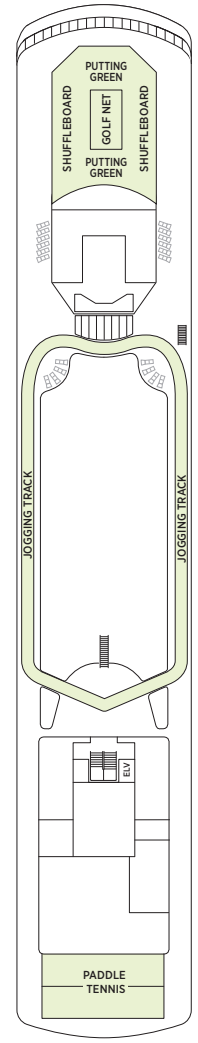

Up to one rollaway bed can be added to most suites, please inquire at time of booking.

Seven Seas Voyager® DECK PLANS

DECK 4

DECK 5

DECK 6

DECK 7

- | | |
|--|---|
| ■ MS MASTER SUITE | ■ C PENTHOUSE SUITE |
| ■ GS GRAND SUITE | ■ D CONCIERGE SUITE |
| ■ VS VOYAGER SUITE | ■ E CONCIERGE SUITE |
| ■ SS SEVEN SEAS SUITE | ■ F DELUXE VERANDA SUITE |
| ■ A PENTHOUSE SUITE | ■ G DELUXE VERANDA SUITE |
| ■ B PENTHOUSE SUITE | ■ H DELUXE VERANDA SUITE |

OVERALL LENGTH 670 ft.
 BEAM (WIDTH) 94.5 ft.
 DRAFT 23 ft.
 SUITES 350
 GUESTS 700
 OFFICERS European
 CREW 447 International
 GUEST DECKS 9
 GROSS TONNAGE 42,363
 CRUISING SPEED 20 Knots
 SHIP'S REGISTRY Bahamas

DECK 8

DECK 9

DECK 10

DECK 11

DECK 12

- + 2-bedroom suite accommodates up to 6 guests
- Convertible sofa bed
- ♿ Wheelchair accessible suites 761, 762, 859 and 860 have shower stall instead of bathtub
- Connecting suites

Up to one rollaway bed can be added to most suites, please inquire at time of booking.

Seven Seas Mariner® DECK PLANS

DECK 5

DECK 6

DECK 7

DECK 8

OVERALL LENGTH 709 ft.
 BEAM (WIDTH) 93 ft.
 DRAFT 21 ft.
 SUITES 350
 GUESTS 700
 OFFICERS European
 CREW 445 International
 GUEST DECKS 8
 GROSS TONNAGE 48,075
 CRUISING SPEED 20 Knots
 SHIP'S REGISTRY Bahamas