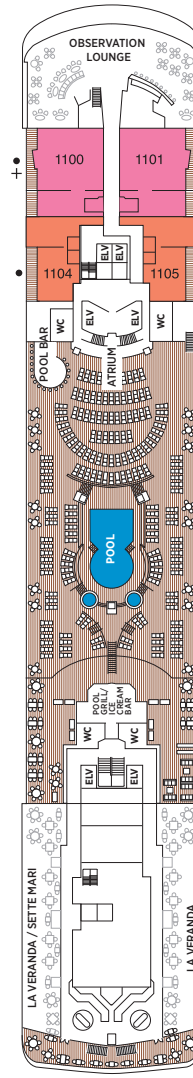

■ MS MASTER SUITE	■ C PENTHOUSE SUITE
■ GS GRAND SUITE	■ D CONCIERGE SUITE
■ VS VOYAGER SUITE	■ E CONCIERGE SUITE
■ SS SEVEN SEAS SUITE	■ F DELUXE VERANDA SUITE
■ A PENTHOUSE SUITE	■ G DELUXE VERANDA SUITE
■ B PENTHOUSE SUITE	■ H DELUXE VERANDA SUITE

OVERALL LENGTH . . . . . 670 ft.
BEAM (WIDTH) . . . . . 94.5 ft.
DRAFT . . . . . 23 ft.
SUITES 350
GUESTS 700
OFFICERS . . . . . European
CREW . . . . . 447 International
GUEST DECKS 9
GROSS TONNAGE 42,363
CRUISING SPEED . . . . . 20 Knots
SHIP'S REGISTRY . . . . . Bahamas

DECK 8

DECK 9

DECK 10

DECK 11

DECK 12

- + 2-bedroom suite accommodates up to 6 guests
- Convertible sofa bed
- ♿ Wheelchair accessible suites 761, 762, 859 and 860 have shower stall instead of bathtub
- Connecting suites

Up to one rollaway bed can be added to most suites, please inquire at time of booking.