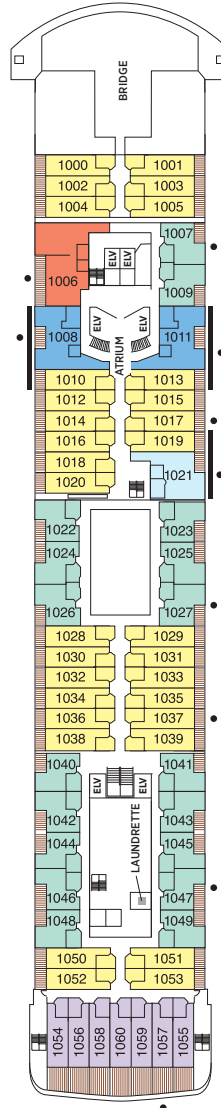

■ MS MASTER SUITE	■ C PENTHOUSE SUITE
■ GS GRAND SUITE	■ D CONCIERGE SUITE
■ VS VOYAGER SUITE	■ E CONCIERGE SUITE
■ SS SEVEN SEAS SUITE	■ F DELUXE VERANDA SUITE
■ A PENTHOUSE SUITE	■ G DELUXE VERANDA SUITE
■ B PENTHOUSE SUITE	■ H DELUXE VERANDA SUITE

OVERALL LENGTH . . . . . 670 ft.
BEAM (WIDTH) . . . . . 94.5 ft.
DRAFT . . . . . 23 ft.
SUITES 350
GUESTS 700
OFFICERS . . . . . European
CREW . . . . . 447 International
GUEST DECKS 9
GROSS TONNAGE 42,363
CRUISING SPEED . . . . . 20 Knots
SHIP'S REGISTRY . . . . . Bahamas

DECK 8

DECK 9

DECK 10

DECK 11

DECK 12

- + 2-bedroom suite accommodates up to 6 guests
- Convertible sofa bed
- ♿ Wheelchair accessible suites 761, 762, 859 and 860 have shower stall instead of bathtub
- Connecting suites

Up to one rollaway bed can be added to most suites, please inquire at time of booking.