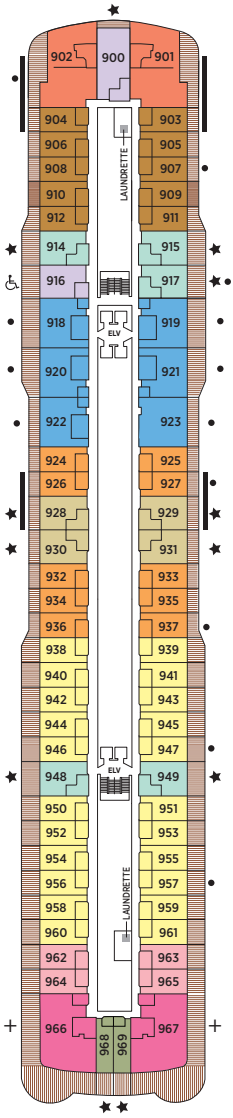

Seven Seas Explorer® DECK PLANS

DECK 4

DECK 5

DECK 6

DECK 7

DECK 8

- | | | | |
|----|------------------|----|----------------------|
| RS | REGENT SUITE | D | CONCIERGE SUITE |
| MS | MASTER SUITE | E | CONCIERGE SUITE |
| GS | GRAND SUITE | F1 | SUPERIOR SUITE |
| ES | EXPLORER SUITE | F2 | SUPERIOR SUITE |
| SS | SEVEN SEAS SUITE | G1 | DELUXE VERANDA SUITE |
| A | PENTHOUSE SUITE | G2 | DELUXE VERANDA SUITE |
| B | PENTHOUSE SUITE | H | VERANDA SUITE |
| C | PENTHOUSE SUITE | | |

DECK 9

DECK 10

DECK 11

DECK 12

DECK 14

- + 2-bedroom suite accommodates up to 6 guests
- Convertible sofa bed
- ♿ Wheelchair accessible suites 822, 823, and 916 have shower stall instead of bathtub
- Connecting suites
- ★ Bathroom features a glass-enclosed shower instead of bathtub in category A, B, C, G1, G2 and H

Up to one rollaway bed can be added to most suites, please inquire at time of booking.

Seven Seas Voyager® DECK PLANS

DECK 4

DECK 5

DECK 6

DECK 7

- | | |
|--|---|
| ■ MS MASTER SUITE | ■ C PENTHOUSE SUITE |
| ■ GS GRAND SUITE | ■ D CONCIERGE SUITE |
| ■ VS VOYAGER SUITE | ■ E CONCIERGE SUITE |
| ■ SS SEVEN SEAS SUITE | ■ F DELUXE VERANDA SUITE |
| ■ A PENTHOUSE SUITE | ■ G DELUXE VERANDA SUITE |
| ■ B PENTHOUSE SUITE | ■ H DELUXE VERANDA SUITE |

OVERALL LENGTH . . . 735 ft.
 BEAM (WIDTH) 102 ft.
 DRAFT 23 ft.
 SUITES 375
 GUESTS 750
 OFFICERS European
 CREW 542 International
 GUEST DECKS 10
 *GROSS TONNAGE . . . 55,254
 CRUISING SPEED 19.5 Knots
 SHIP'S REGISTRY Marshall Islands