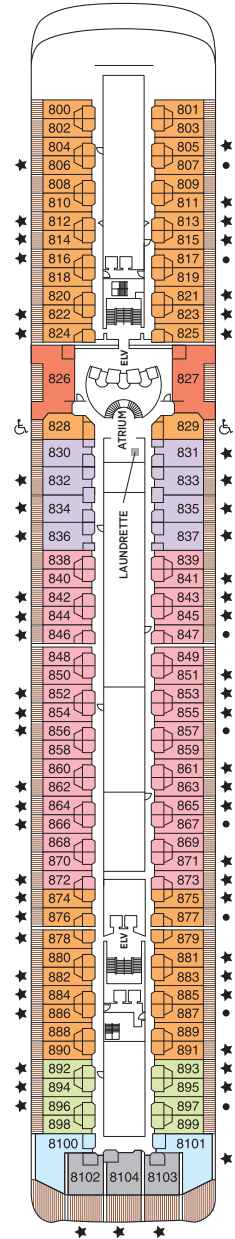

OVERALL LENGTH . . . 735 ft.
 BEAM (WIDTH) 102 ft.
 DRAFT 23 ft.
 SUITES 375
 GUESTS 750
 OFFICERS European
 CREW 542 International
 GUEST DECKS 10
 GROSS TONNAGE . . . 55,254
 CRUISING SPEED . . . 19.5 Knots
 SHIP'S REGISTRY . . . Marshall Islands

Up to one rollaway bed can be added to most suites, please inquire at time of booking.

Seven Seas Voyager® DECK PLANS

DECK 4

DECK 5

DECK 6

DECK 7

- | | |
|--|---|
| ■ MS MASTER SUITE | ■ C PENTHOUSE SUITE |
| ■ GS GRAND SUITE | ■ D CONCIERGE SUITE |
| ■ VS VOYAGER SUITE | ■ E CONCIERGE SUITE |
| ■ SS SEVEN SEAS SUITE | ■ F DELUXE VERANDA SUITE |
| ■ A PENTHOUSE SUITE | ■ G DELUXE VERANDA SUITE |
| ■ B PENTHOUSE SUITE | ■ H DELUXE VERANDA SUITE |

OVERALL LENGTH 670 ft.
 BEAM (WIDTH) 94.5 ft.
 DRAFT 23 ft.
 SUITES 350
 GUESTS 700
 OFFICERS European
 CREW 447 International
 GUEST DECKS 9
 GROSS TONNAGE 42,363
 CRUISING SPEED 20 Knots
 SHIP'S REGISTRY Bahamas

Up to one rollaway bed can be added to most suites, please inquire at time of booking.

Seven Seas Mariner® DECK PLANS

DECK 5

DECK 6

DECK 7

DECK 8

OVERALL LENGTH 709 ft.
 BEAM (WIDTH) 93 ft.
 DRAFT 21 ft.
 SUITES 350
 GUESTS 700
 OFFICERS European
 CREW 445 International
 GUEST DECKS 8
 GROSS TONNAGE 48,075
 CRUISING SPEED 20 Knots
 SHIP'S REGISTRY Bahamas