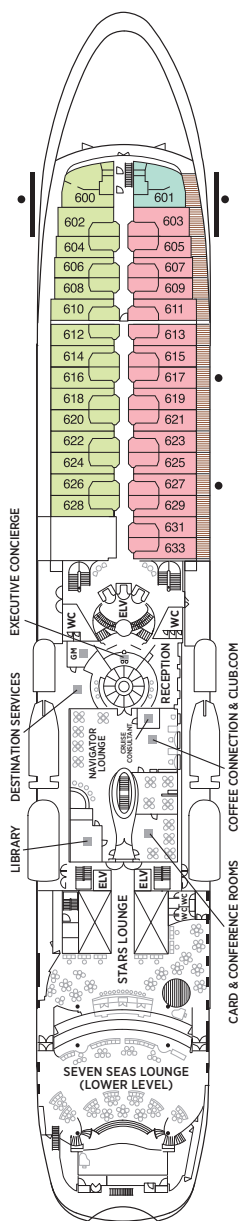

Seven Seas Navigator® DECK PLANS

DECK 6