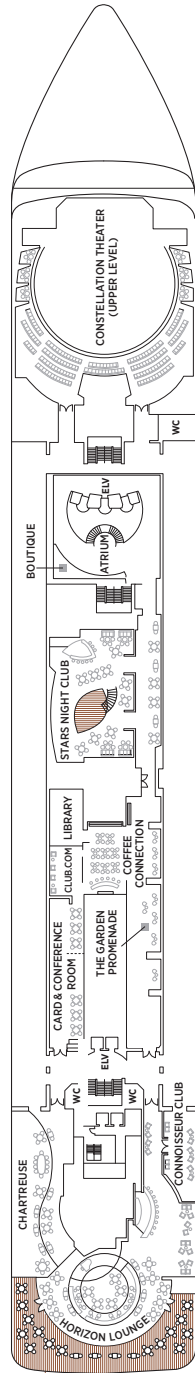

Seven Seas Mariner® DECK PLANS

DECK 6