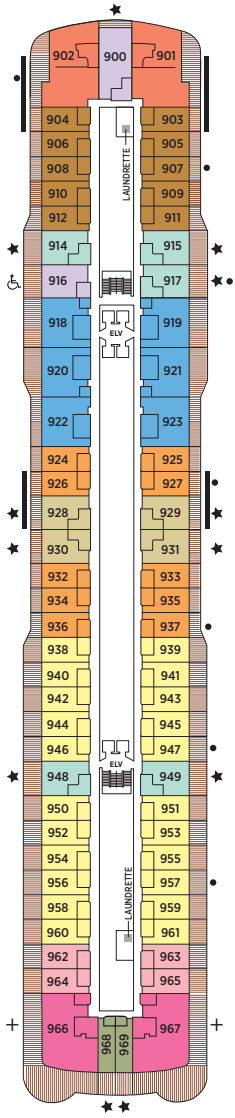

Seven Seas Explorer® DECK PLANS

DECK 4

DECK 5

DECK 6

DECK 7

DECK 8

- | | | | |
|----|------------------|----|----------------------|
| RS | REGENT SUITE | D | CONCIERGE SUITE |
| MS | MASTER SUITE | E | CONCIERGE SUITE |
| GS | GRAND SUITE | F1 | SUPERIOR SUITE |
| ES | EXPLORER SUITE | F2 | SUPERIOR SUITE |
| SS | SEVEN SEAS SUITE | G1 | DELUXE VERANDA SUITE |
| A | PENTHOUSE SUITE | G2 | DELUXE VERANDA SUITE |
| B | PENTHOUSE SUITE | H | VERANDA SUITE |
| C | PENTHOUSE SUITE | | |

OVERALL LENGTH . . . 735 ft.
 BEAM (WIDTH) 102 ft.
 DRAFT 23 ft.
 SUITES 375
 GUESTS 750
 OFFICERS European
 CREW 542 International
 GUEST DECKS 10
 GROSS TONNAGE . . . 55,254
 CRUISING SPEED . . . 19.5 Knots
 SHIP'S REGISTRY . . . Marshall Islands

DECK 9

DECK 10

DECK 11

DECK 12

DECK 14

- + 2-bedroom suite accommodates up to 6 guests
- Convertible sofa bed
- ♿ Wheelchair accessible suites 822, 823, and 916 have shower stall instead of bathtub
- Connecting suites
- ★ Bathroom features a glass-enclosed shower instead of bathtub in category A, B, C, G1, G2 and H

Up to one rollaway bed can be added to most suites, please inquire at time of booking.

Seven Seas Voyager® DECK PLANS

DECK 4

DECK 5

DECK 6

DECK 7

- | | |
|--|---|
| ■ MS MASTER SUITE | ■ C PENTHOUSE SUITE |
| ■ GS GRAND SUITE | ■ D CONCIERGE SUITE |
| ■ VS VOYAGER SUITE | ■ E CONCIERGE SUITE |
| ■ SS SEVEN SEAS SUITE | ■ F DELUXE VERANDA SUITE |
| ■ A PENTHOUSE SUITE | ■ G DELUXE VERANDA SUITE |
| ■ B PENTHOUSE SUITE | ■ H DELUXE VERANDA SUITE |