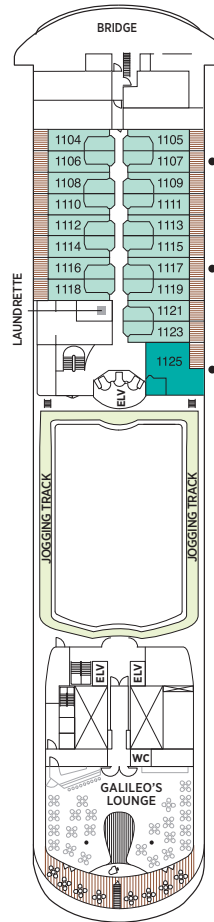

- MS MASTER SUITE
- GS GRAND SUITE
- NS NAVIGATOR SUITE
- A PENTHOUSE SUITE
- B PENTHOUSE SUITE
- C PENTHOUSE SUITE
- D CONCIERGE SUITE
- E DELUXE VERANDA SUITE
- F DELUXE VERANDA SUITE
- G DELUXE WINDOW SUITE
- H DELUXE WINDOW SUITE

OVERALL LENGTH . . . . . 566 ft.
BEAM (WIDTH) . . . . . 81 ft.
DRAFT . . . . . 24 ft.
SUITES 245
GUESTS 490
OFFICERS . . . . . European
CREW . . . . . 345 International
GUEST DECKS 8
GROSS TONNAGE 28,803
CRUISING SPEED . . . . . 20 Knots
SHIP'S REGISTRY . . . . . Bahamas

DECK 11

DECK 12

- Convertible sofa bed
- ♿ Wheelchair accessible suites 832, 833, 928 and 929 have shower stall instead of bathtub
- Connecting suites

Up to one rollaway bed can be added to most suites, please inquire at time of booking.