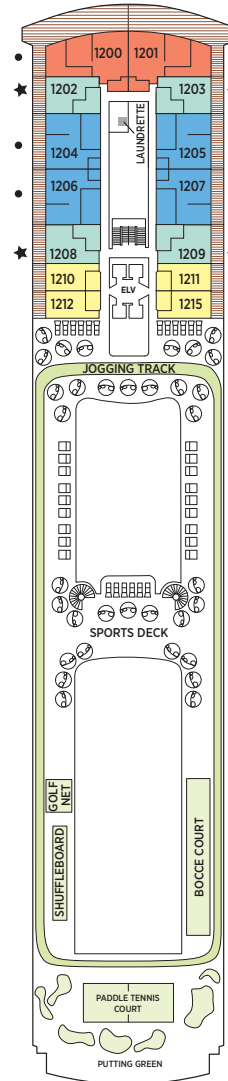

RS REGENT SUITE	D CONCIERGE SUITE
MS MASTER SUITE	E CONCIERGE SUITE
GS GRAND SUITE	F1 SUPERIOR SUITE
SP SPLENDOR SUITE	F2 SUPERIOR SUITE
SS SEVEN SEAS SUITE	G1 DELUXE VERANDA SUITE
A PENTHOUSE SUITE	G2 DELUXE VERANDA SUITE
B PENTHOUSE SUITE	H VERANDA SUITE
C PENTHOUSE SUITE	

OVERALL LENGTH . . . 735 ft.
BEAM (WIDTH) . . . . . 102 ft.
DRAFT . . . . . 23 ft.
SUITES 375
GUESTS 750
OFFICERS . . . . . European
CREW . . . . . 542 International
GUEST DECKS 10
*GROSS TONNAGE . . . 55,254
CRUISING SPEED . . . . 19.5 Knots
SHIP'S REGISTRY . . . . Marshall Islands

DECK 12

DECK 14

- + 2-bedroom suite accommodates up to 6 guests
- Convertible sofa bed
- ♿ Wheelchair accessible suites 822, 823, and 916 have shower stall instead of bathtub
- Connecting suites
- ★ Bathroom features a glass-enclosed shower instead of bathtub in category A, B, C, G1, G2 and H

*Estimated gross tonnage
Up to one rollaway bed can be added to most suites, please inquire at time of booking.