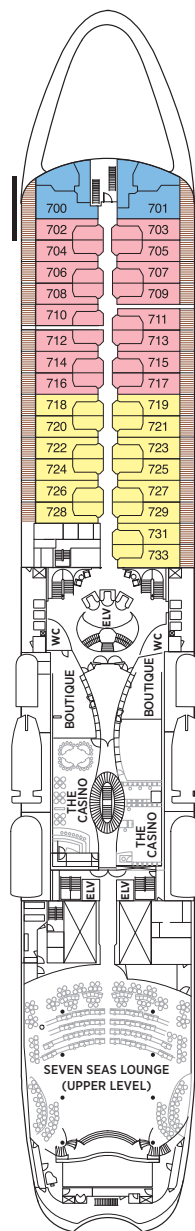

Seven Seas Navigator® DECK PLANS

DECK 7