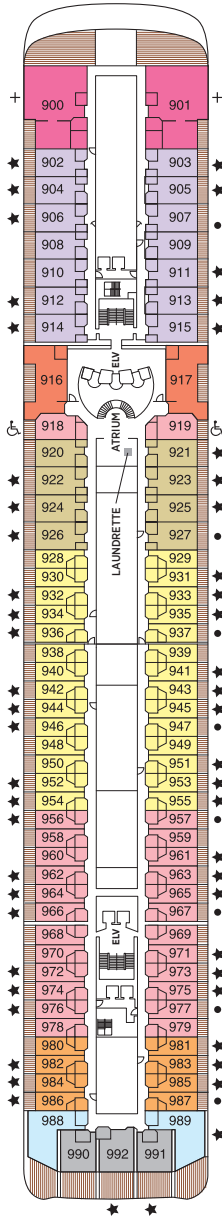

OVERALL LENGTH . . . . . 709 ft.
BEAM (WIDTH) . . . . . 93 ft.
DRAFT . . . . . 21 ft.
SUITES 350
GUESTS 700
OFFICERS . . . . . European
CREW . . . . . 445 International
GUEST DECKS 8
GROSS TONNAGE 48,075
CRUISING SPEED . . . . . 20 Knots
SHIP'S REGISTRY . . . . . Bahamas

 MS MASTER SUITE	 C PENTHOUSE SUITE
 GS GRAND SUITE	 D CONCIERGE SUITE
 MN MARINER SUITE	 E CONCIERGE SUITE
 SS SEVEN SEAS SUITE	 F DELUXE VERANDA SUITE
 HS HORIZON VIEW SUITE	 G DELUXE VERANDA SUITE
 A PENTHOUSE SUITE	 H DELUXE VERANDA SUITE
 B PENTHOUSE SUITE	

DECK 9