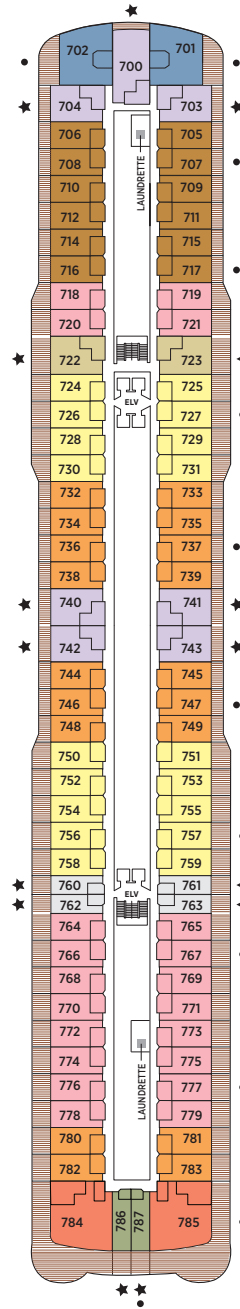

Seven Seas Splendor® DECK PLANS

DECK 7