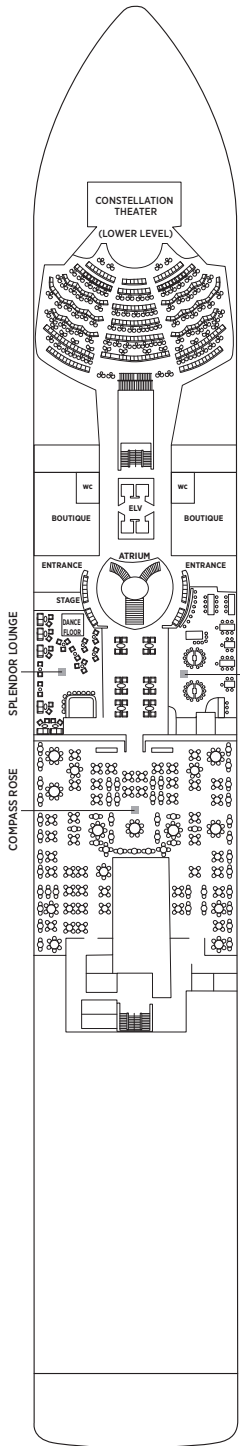

Seven Seas Splendor® DECK PLANS

DECK 4