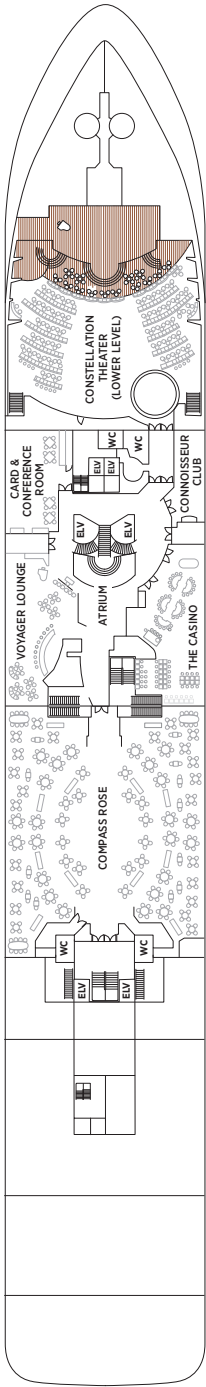

Seven Seas Explorer® DECK PLANS

DECK 4

DECK 5

DECK 6

DECK 7

DECK 8

- | | | | |
|----|------------------|----|----------------------|
| RS | REGENT SUITE | D | CONCIERGE SUITE |
| MS | MASTER SUITE | E | CONCIERGE SUITE |
| GS | GRAND SUITE | F1 | SUPERIOR SUITE |
| ES | EXPLORER SUITE | F2 | SUPERIOR SUITE |
| SS | SEVEN SEAS SUITE | G1 | DELUXE VERANDA SUITE |
| A | PENTHOUSE SUITE | G2 | DELUXE VERANDA SUITE |
| B | PENTHOUSE SUITE | H | VERANDA SUITE |
| C | PENTHOUSE SUITE | | |

OVERALL LENGTH . . . 735 ft.
 BEAM (WIDTH) 102 ft.
 DRAFT 23 ft.
 SUITES 375
 GUESTS 750
 OFFICERS European
 CREW 542 International
 GUEST DECKS 10
 GROSS TONNAGE . . . 55,254
 CRUISING SPEED . . . 19.5 Knots
 SHIP'S REGISTRY . . . Marshall Islands

DECK 9

DECK 10

DECK 11

DECK 12

DECK 14

- + 2-bedroom suite accommodates up to 6 guests
- Convertible sofa bed
- ♿ Wheelchair accessible suites 822, 823, and 916 have shower stall instead of bathtub
- Connecting suites
- ★ Bathroom features a glass-enclosed shower instead of bathtub in category A, B, C, G1, G2 and H

Up to one rollaway bed can be added to most suites, please inquire at time of booking.

Seven Seas Voyager® DECK PLANS

DECK 4

DECK 5

DECK 6

DECK 7

- | | |
|--|---|
| ■ MS MASTER SUITE | ■ C PENTHOUSE SUITE |
| ■ GS GRAND SUITE | ■ D CONCIERGE SUITE |
| ■ VS VOYAGER SUITE | ■ E CONCIERGE SUITE |
| ■ SS SEVEN SEAS SUITE | ■ F DELUXE VERANDA SUITE |
| ■ A PENTHOUSE SUITE | ■ G DELUXE VERANDA SUITE |
| ■ B PENTHOUSE SUITE | ■ H DELUXE VERANDA SUITE |