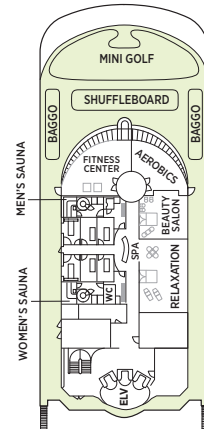

Up to one rollaway bed can be added to most suites, please inquire at time of booking.

Seven Seas Voyager® DECK PLANS

DECK 4

DECK 5

DECK 6

DECK 7

- | | |
|--|---|
| ■ MS MASTER SUITE | ■ C PENTHOUSE SUITE |
| ■ GS GRAND SUITE | ■ D CONCIERGE SUITE |
| ■ VS VOYAGER SUITE | ■ E CONCIERGE SUITE |
| ■ SS SEVEN SEAS SUITE | ■ F DELUXE VERANDA SUITE |
| ■ A PENTHOUSE SUITE | ■ G DELUXE VERANDA SUITE |
| ■ B PENTHOUSE SUITE | ■ H DELUXE VERANDA SUITE |

Up to one rollaway bed can be added to most suites, please inquire at time of booking.

Seven Seas Navigator® DECK PLANS

DECK 5

DECK 6

DECK 7

DECK 8

- MS MASTER SUITE
- GS GRAND SUITE
- NS NAVIGATOR SUITE
- A PENTHOUSE SUITE
- B PENTHOUSE SUITE
- C PENTHOUSE SUITE
- D CONCIERGE SUITE
- E DELUXE VERANDA SUITE
- F DELUXE VERANDA SUITE
- G DELUXE WINDOW SUITE
- H DELUXE WINDOW SUITE

OVERALL LENGTH 566 ft.
 BEAM (WIDTH) 81 ft.
 DRAFT 24 ft.
 SUITES 245
 GUESTS 490
 OFFICERS European
 CREW 345 International
 GUEST DECKS 8
 GROSS TONNAGE 28,803
 CRUISING SPEED 20 Knots
 SHIP'S REGISTRY Bahamas

DECK 9

DECK 10

DECK 11

DECK 12

- Convertible sofa bed
- ♿ Wheelchair accessible suites 832, 833, 928 and 929 have shower stall instead of bathtub
- Connecting suites

Up to one rollaway bed can be added to most suites, please inquire at time of booking.