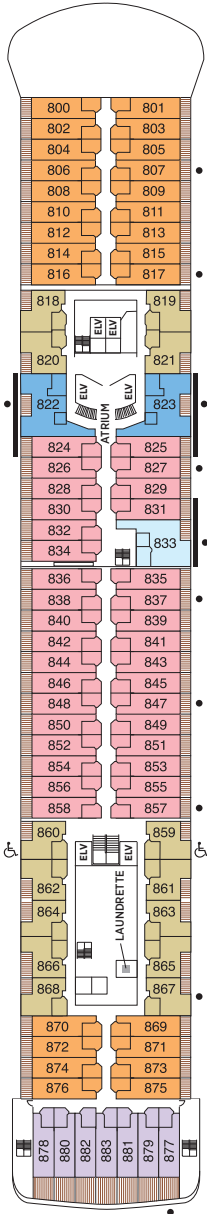

Seven Seas Explorer® DECK PLANS

DECK 4

DECK 5

DECK 6

DECK 7

DECK 8

- | | | | |
|----|------------------|----|----------------------|
| RS | REGENT SUITE | D | CONCIERGE SUITE |
| MS | MASTER SUITE | E | CONCIERGE SUITE |
| GS | GRAND SUITE | F1 | SUPERIOR SUITE |
| ES | EXPLORER SUITE | F2 | SUPERIOR SUITE |
| SS | SEVEN SEAS SUITE | G1 | DELUXE VERANDA SUITE |
| A | PENTHOUSE SUITE | G2 | DELUXE VERANDA SUITE |
| B | PENTHOUSE SUITE | H | VERANDA SUITE |
| C | PENTHOUSE SUITE | | |

OVERALL LENGTH . . . 735 ft.
 BEAM (WIDTH) 102 ft.
 DRAFT 23 ft.
 SUITES 375
 GUESTS 750
 OFFICERS European
 CREW 542 International
 GUEST DECKS 10
 GROSS TONNAGE . . . 55,254
 CRUISING SPEED . . . 19.5 Knots
 SHIP'S REGISTRY . . . Marshall Islands

Up to one rollaway bed can be added to most suites, please inquire at time of booking.

Seven Seas Voyager® DECK PLANS

DECK 4

DECK 5

DECK 6

DECK 7

- | | |
|--|---|
| ■ MS MASTER SUITE | ■ C PENTHOUSE SUITE |
| ■ GS GRAND SUITE | ■ D CONCIERGE SUITE |
| ■ VS VOYAGER SUITE | ■ E CONCIERGE SUITE |
| ■ SS SEVEN SEAS SUITE | ■ F DELUXE VERANDA SUITE |
| ■ A PENTHOUSE SUITE | ■ G DELUXE VERANDA SUITE |
| ■ B PENTHOUSE SUITE | ■ H DELUXE VERANDA SUITE |

OVERALL LENGTH 670 ft.
 BEAM (WIDTH) 94.5 ft.
 DRAFT 23 ft.
 SUITES 350
 GUESTS 700
 OFFICERS European
 CREW 447 International
 GUEST DECKS 9
 GROSS TONNAGE 42,363
 CRUISING SPEED 20 Knots
 SHIP'S REGISTRY Bahamas