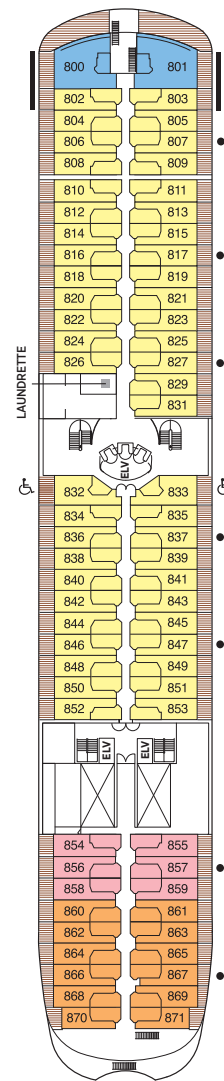

Seven Seas Navigator® DECK PLANS

DECK 8