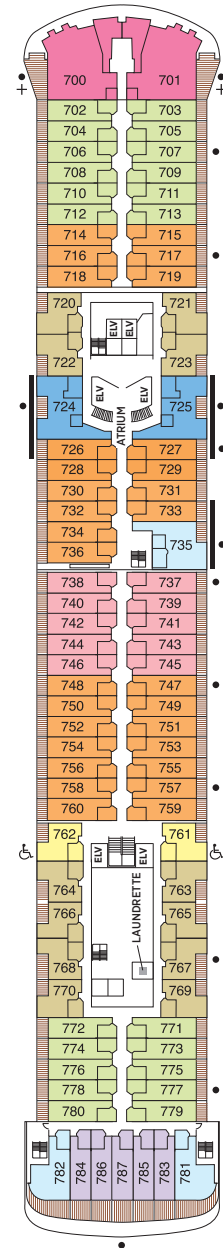

Seven Seas Explorer® DECK PLANS

DECK 4

DECK 5

DECK 6

DECK 7

DECK 8

- | | | | |
|----|------------------|----|----------------------|
| RS | REGENT SUITE | D | CONCIERGE SUITE |
| MS | MASTER SUITE | E | CONCIERGE SUITE |
| GS | GRAND SUITE | F1 | SUPERIOR SUITE |
| ES | EXPLORER SUITE | F2 | SUPERIOR SUITE |
| SS | SEVEN SEAS SUITE | G1 | DELUXE VERANDA SUITE |
| A | PENTHOUSE SUITE | G2 | DELUXE VERANDA SUITE |
| B | PENTHOUSE SUITE | H | VERANDA SUITE |
| C | PENTHOUSE SUITE | | |

OVERALL LENGTH . . . 735 ft.
 BEAM (WIDTH) 102 ft.
 DRAFT 23 ft.
 SUITES 375
 GUESTS 750
 OFFICERS European
 CREW 542 International
 GUEST DECKS 10
 GROSS TONNAGE . . . 55,254
 CRUISING SPEED . . . 19.5 Knots
 SHIP'S REGISTRY . . . Marshall Islands

Up to one rollaway bed can be added to most suites, please inquire at time of booking.

Seven Seas Voyager® DECK PLANS

DECK 4

DECK 5

DECK 6

DECK 7

- | | |
|--|---|
| ■ MS MASTER SUITE | ■ C PENTHOUSE SUITE |
| ■ GS GRAND SUITE | ■ D CONCIERGE SUITE |
| ■ VS VOYAGER SUITE | ■ E CONCIERGE SUITE |
| ■ SS SEVEN SEAS SUITE | ■ F DELUXE VERANDA SUITE |
| ■ A PENTHOUSE SUITE | ■ G DELUXE VERANDA SUITE |
| ■ B PENTHOUSE SUITE | ■ H DELUXE VERANDA SUITE |

OVERALL LENGTH 670 ft.
 BEAM (WIDTH) 94.5 ft.
 DRAFT 23 ft.
 SUITES 350
 GUESTS 700
 OFFICERS European
 CREW 447 International
 GUEST DECKS 9
 GROSS TONNAGE 42,363
 CRUISING SPEED 20 Knots
 SHIP'S REGISTRY Bahamas