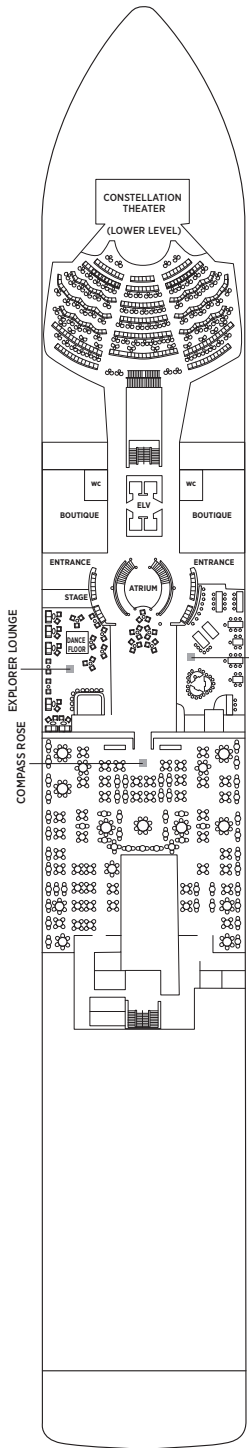

Seven Seas Explorer® DECK PLANS

DECK 4

DECK 5

DECK 6

DECK 7

DECK 8

- | | | | |
|----|------------------|----|----------------------|
| RS | REGENT SUITE | D | CONCIERGE SUITE |
| MS | MASTER SUITE | E | CONCIERGE SUITE |
| GS | GRAND SUITE | F1 | SUPERIOR SUITE |
| ES | EXPLORER SUITE | F2 | SUPERIOR SUITE |
| SS | SEVEN SEAS SUITE | G1 | DELUXE VERANDA SUITE |
| A | PENTHOUSE SUITE | G2 | DELUXE VERANDA SUITE |
| B | PENTHOUSE SUITE | H | VERANDA SUITE |
| C | PENTHOUSE SUITE | | |

OVERALL LENGTH . . . 735 ft.
 BEAM (WIDTH) 102 ft.
 DRAFT 23 ft.
 SUITES 375
 GUESTS 750
 OFFICERS European
 CREW 542 International
 GUEST DECKS 10
 GROSS TONNAGE . . . 55,254
 CRUISING SPEED . . . 19.5 Knots
 SHIP'S REGISTRY . . . Marshall Islands

DECK 9

DECK 10

DECK 11

DECK 12

DECK 14

- + 2-bedroom suite accommodates up to 6 guests
- Convertible sofa bed
- ♿ Wheelchair accessible suites 822, 823, and 916 have shower stall instead of bathtub
- Connecting suites
- ★ Bathroom features a glass-enclosed shower instead of bathtub in category A, B, C, G1, G2 and H

Up to one rollaway bed can be added to most suites, please inquire at time of booking.

Seven Seas Voyager® DECK PLANS

DECK 4

DECK 5

DECK 6

DECK 7

- | | |
|--|---|
| ■ MS MASTER SUITE | ■ C PENTHOUSE SUITE |
| ■ GS GRAND SUITE | ■ D CONCIERGE SUITE |
| ■ VS VOYAGER SUITE | ■ E CONCIERGE SUITE |
| ■ SS SEVEN SEAS SUITE | ■ F DELUXE VERANDA SUITE |
| ■ A PENTHOUSE SUITE | ■ G DELUXE VERANDA SUITE |
| ■ B PENTHOUSE SUITE | ■ H DELUXE VERANDA SUITE |