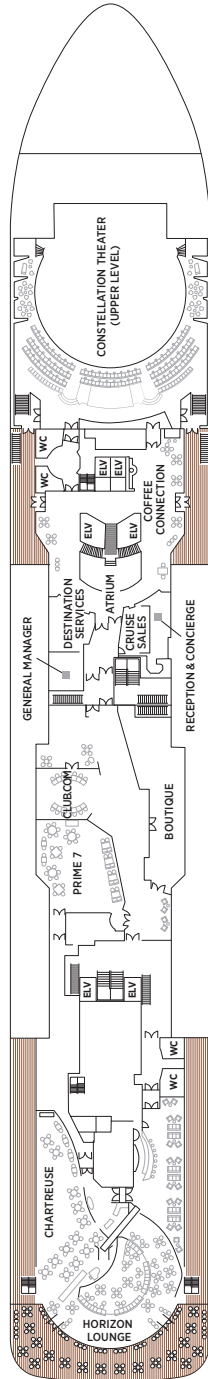

Seven Seas Explorer® DECK PLANS

DECK 4

DECK 5

DECK 6

DECK 7

DECK 8

- | | | | |
|----|------------------|----|----------------------|
| RS | REGENT SUITE | D | CONCIERGE SUITE |
| MS | MASTER SUITE | E | CONCIERGE SUITE |
| GS | GRAND SUITE | F1 | SUPERIOR SUITE |
| ES | EXPLORER SUITE | F2 | SUPERIOR SUITE |
| SS | SEVEN SEAS SUITE | G1 | DELUXE VERANDA SUITE |
| A | PENTHOUSE SUITE | G2 | DELUXE VERANDA SUITE |
| B | PENTHOUSE SUITE | H | VERANDA SUITE |
| C | PENTHOUSE SUITE | | |

OVERALL LENGTH . . . 735 ft.
 BEAM (WIDTH) 102 ft.
 DRAFT 23 ft.
 SUITES 375
 GUESTS 750
 OFFICERS European
 CREW 542 International
 GUEST DECKS 10
 GROSS TONNAGE . . . 55,254
 CRUISING SPEED . . . 19.5 Knots
 SHIP'S REGISTRY . . . Marshall Islands

DECK 9

DECK 10

DECK 11

DECK 12

DECK 14

- + 2-bedroom suite accommodates up to 6 guests
- Convertible sofa bed
- ♿ Wheelchair accessible suites 822, 823, and 916 have shower stall instead of bathtub
- Connecting suites
- ★ Bathroom features a glass-enclosed shower instead of bathtub in category A, B, C, G1, G2 and H

Up to one rollaway bed can be added to most suites, please inquire at time of booking.

Seven Seas Voyager® DECK PLANS

DECK 4

DECK 5

DECK 6

DECK 7

- | | |
|--|---|
| ■ MS MASTER SUITE | ■ C PENTHOUSE SUITE |
| ■ GS GRAND SUITE | ■ D CONCIERGE SUITE |
| ■ VS VOYAGER SUITE | ■ E CONCIERGE SUITE |
| ■ SS SEVEN SEAS SUITE | ■ F DELUXE VERANDA SUITE |
| ■ A PENTHOUSE SUITE | ■ G DELUXE VERANDA SUITE |
| ■ B PENTHOUSE SUITE | ■ H DELUXE VERANDA SUITE |