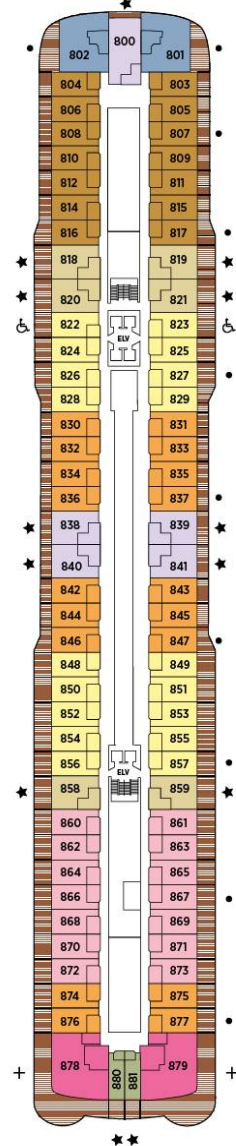

DECK PLANS

SEVEN SEAS GRANDEUR™

DECK 4

DECK 5

DECK 6

DECK 7

DECK 8

OVERALL LENGTH224 m
 BEAM (WIDTH)31 m
 DRAFT7 m
 SUITES375
 GUESTS750
 OFFICERSEuropean
 CREW542 International
 GUEST DECKS10
 GROSS TONNAGE55,500
 CRUISING SPEED19.5 Knots
 SHIP'S REGISTRYMarshall Islands

RS	REGENT SUITE	D	CONCIERGE SUITE
MS	MASTER SUITE	E	CONCIERGE SUITE
GS	GRAND SUITE	F1	SUPERIOR SUITE
GN	GRANDEUR SUITE	F2	SUPERIOR SUITE
SS	SEVEN SEAS SUITE	G1	DELUXE VERANDA SUITE
A	PENTHOUSE SUITE	G2	DELUXE VERANDA SUITE
B	PENTHOUSE SUITE	H	VERANDA SUITE
C	PENTHOUSE SUITE		

DECK 9

DECK 10

DECK 11

DECK 12

DECK 14

- + 2-bedroom suite accommodates up to 6 guests
- Convertible sofa bed
- ♿ Wheelchair accessible suites 822, 823 and 916 have shower stall instead of bathtub

- Connecting suites
- ★ Bathroom features a glass-enclosed shower instead of bathtub in category A, B, C, G1, G2 and H

*Estimated gross tonnage
 Up to one rollaway bed can be added to most suites. Please enquire at time of booking.