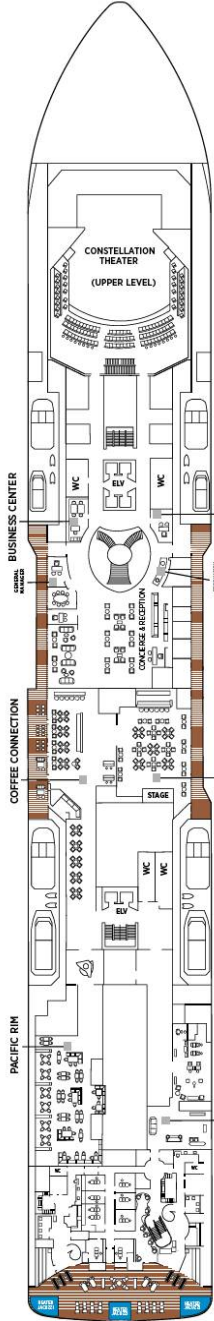

DECK PLANS

SEVEN SEAS GRANDEUR™

DECK 4

DECK 5

DECK 6

DECK 7

DECK 8

OVERALL LENGTH224 m
 BEAM (WIDTH)31 m
 DRAFT7 m
 SUITES375
 GUESTS750
 OFFICERSEuropean
 CREW542 International
 GUEST DECKS10
 GROSS TONNAGE55,500
 CRUISING SPEED19.5 Knots
 SHIP'S REGISTRYMarshall Islands

RS	REGENT SUITE	D	CONCIERGE SUITE
MS	MASTER SUITE	E	CONCIERGE SUITE
GS	GRAND SUITE	F1	SUPERIOR SUITE
GN	GRANDEUR SUITE	F2	SUPERIOR SUITE
SS	SEVEN SEAS SUITE	G1	DELUXE VERANDA SUITE
A	PENTHOUSE SUITE	G2	DELUXE VERANDA SUITE
B	PENTHOUSE SUITE	H	VERANDA SUITE
C	PENTHOUSE SUITE		

DECK 9

DECK 10

DECK 11

DECK 12

DECK 14

- + 2-bedroom suite accommodates up to 6 guests
- Convertible sofa bed
- ♿ Wheelchair accessible suites 822, 823 and 916 have shower stall instead of bathtub

- Connecting suites
- ★ Bathroom features a glass-enclosed shower instead of bathtub in category A, B, C, G1, G2 and H