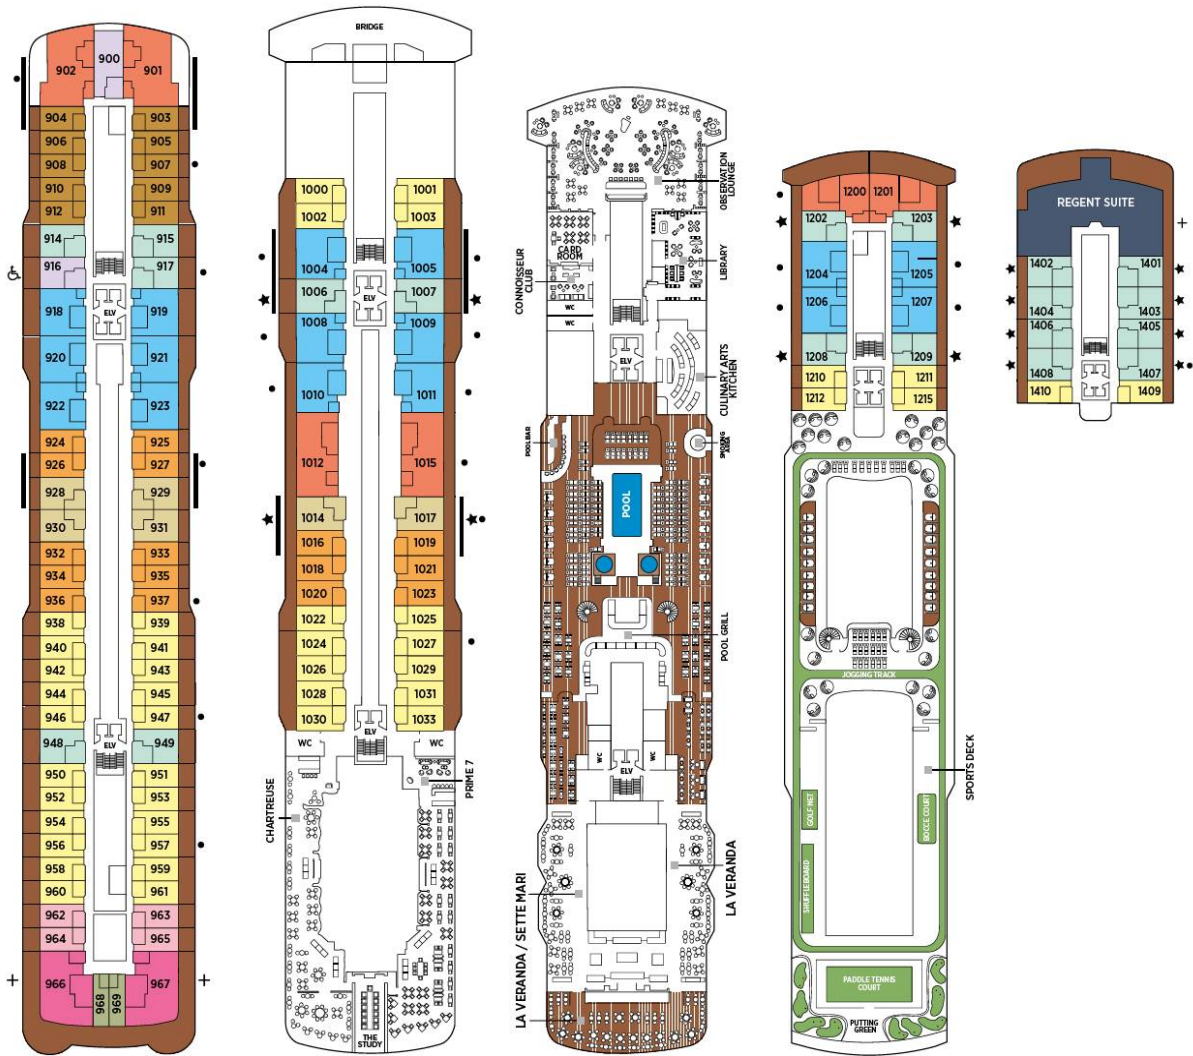

DECK PLANS

SEVEN SEAS GRANDEUR™

DECK 4

DECK 5

DECK 6

DECK 7

DECK 8

OVERALL LENGTH224 m
 BEAM (WIDTH)31 m
 DRAFT7 m
 SUITES375
 GUESTS750
 OFFICERSEuropean
 CREW542 International
 GUEST DECKS10
 GROSS TONNAGE55,500
 CRUISING SPEED19.5 Knots
 SHIP'S REGISTRYMarshall Islands

RS	REGENT SUITE	D	CONCIERGE SUITE
MS	MASTER SUITE	E	CONCIERGE SUITE
GS	GRAND SUITE	F1	SUPERIOR SUITE
GN	GRANDEUR SUITE	F2	SUPERIOR SUITE
SS	SEVEN SEAS SUITE	G1	DELUXE VERANDA SUITE
A	PENTHOUSE SUITE	G2	DELUXE VERANDA SUITE
B	PENTHOUSE SUITE	H	VERANDA SUITE
C	PENTHOUSE SUITE		

DECK 9

DECK 10

DECK 11

DECK 12

DECK 14

- + 2-bedroom suite accommodates up to 6 guests
- Convertible sofa bed
- ♿ Wheelchair accessible suites 822, 823 and 916 have shower stall instead of bathtub

- Connecting suites
- ★ Bathroom features a glass-enclosed shower instead of bathtub in category A, B, C, G1, G2 and H