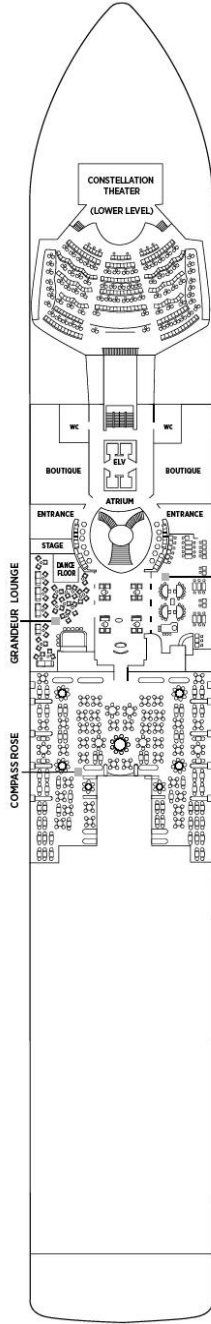

DECK PLANS

SEVEN SEAS GRANDEUR™

DECK 4

DECK 5

DECK 6

DECK 7

DECK 8

OVERALL LENGTH224 m
 BEAM (WIDTH)31 m
 DRAFT7 m
 SUITES375
 GUESTS750
 OFFICERSEuropean
 CREW542 International
 GUEST DECKS10
 GROSS TONNAGE55,500
 CRUISING SPEED19.5 Knots
 SHIP'S REGISTRYMarshall Islands

RS	REGENT SUITE	D	CONCIERGE SUITE
MS	MASTER SUITE	E	CONCIERGE SUITE
GS	GRAND SUITE	F1	SUPERIOR SUITE
GN	GRANDEUR SUITE	F2	SUPERIOR SUITE
SS	SEVEN SEAS SUITE	G1	DELUXE VERANDA SUITE
A	PENTHOUSE SUITE	G2	DELUXE VERANDA SUITE
B	PENTHOUSE SUITE	H	VERANDA SUITE
C	PENTHOUSE SUITE		

DECK 9

DECK 10

DECK 11

DECK 12

DECK 14

- + 2-bedroom suite accommodates up to 6 guests
- Convertible sofa bed
- ♿ Wheelchair accessible suites 822, 823 and 916 have shower stall instead of bathtub

- Connecting suites
- ★ Bathroom features a glass-enclosed shower instead of bathtub in category A, B, C, G1, G2 and H