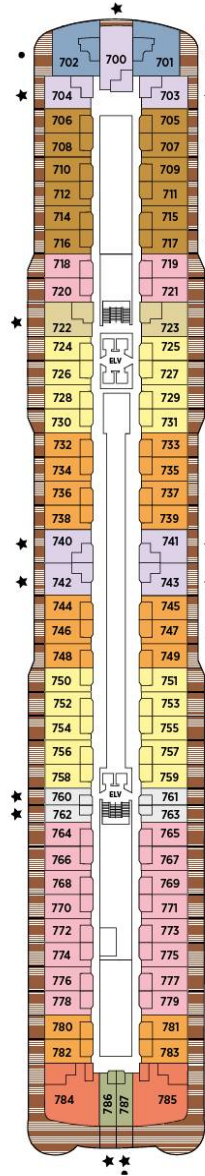

DECK PLANS

SEVEN SEAS GRANDEUR™

DECK 4

DECK 5

DECK 6

DECK 7

DECK 8

OVERALL LENGTH224 m
 BEAM (WIDTH)31 m
 DRAFT7 m
 SUITES375
 GUESTS750
 OFFICERSEuropean
 CREW542 International
 GUEST DECKS10
 GROSS TONNAGE55,500
 CRUISING SPEED19.5 Knots
 SHIP'S REGISTRYMarshall Islands

RS	REGENT SUITE	D	CONCIERGE SUITE
MS	MASTER SUITE	E	CONCIERGE SUITE
GS	GRAND SUITE	F1	SUPERIOR SUITE
GN	GRANDEUR SUITE	F2	SUPERIOR SUITE
SS	SEVEN SEAS SUITE	G1	DELUXE VERANDA SUITE
A	PENTHOUSE SUITE	G2	DELUXE VERANDA SUITE
B	PENTHOUSE SUITE	H	VERANDA SUITE
C	PENTHOUSE SUITE		

DECK 9

DECK 10

DECK 11

DECK 12

DECK 14

- + 2-bedroom suite accommodates up to 6 guests
- Convertible sofa bed
- ♿ Wheelchair accessible suites 822, 823 and 916 have shower stall instead of bathtub

- Connecting suites
- ★ Bathroom features a glass-enclosed shower instead of bathtub in category A, B, C, G1, G2 and H

*Estimated gross tonnage
 Up to one rollaway bed can be added to most suites. Please enquire at time of booking.