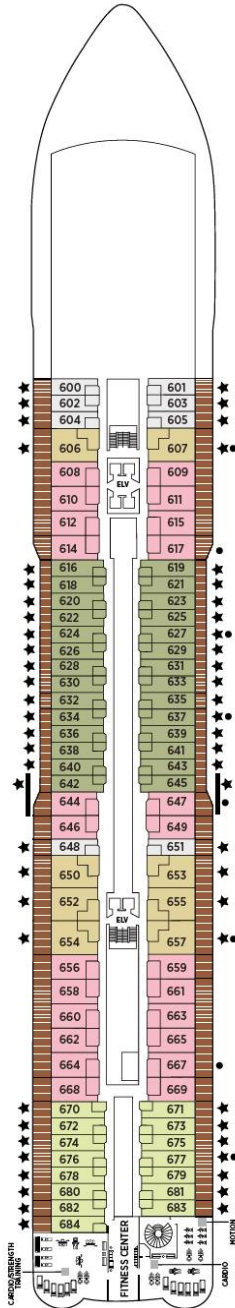

DECK PLANS

SEVEN SEAS GRANDEUR™

DECK 4

DECK 5

DECK 6

DECK 7

DECK 8

OVERALL LENGTH224 m
 BEAM (WIDTH)31 m
 DRAFT7 m
 SUITES375
 GUESTS750
 OFFICERSEuropean
 CREW542 International
 GUEST DECKS10
 GROSS TONNAGE55,500
 CRUISING SPEED19.5 Knots
 SHIP'S REGISTRYMarshall Islands

RS	REGENT SUITE	D	CONCIERGE SUITE
MS	MASTER SUITE	E	CONCIERGE SUITE
GS	GRAND SUITE	F1	SUPERIOR SUITE
GN	GRANDEUR SUITE	F2	SUPERIOR SUITE
SS	SEVEN SEAS SUITE	G1	DELUXE VERANDA SUITE
A	PENTHOUSE SUITE	G2	DELUXE VERANDA SUITE
B	PENTHOUSE SUITE	H	VERANDA SUITE
C	PENTHOUSE SUITE		

DECK 9

DECK 10

DECK 11

DECK 12

DECK 14

- + 2-bedroom suite accommodates up to 6 guests
- Convertible sofa bed
- ♿ Wheelchair accessible suites 822, 823 and 916 have shower stall instead of bathtub

- Connecting suites
- ★ Bathroom features a glass-enclosed shower instead of bathtub in category A, B, C, G1, G2 and H