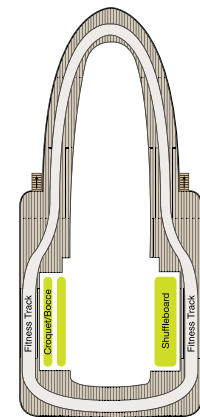

SYMBOL LEGEND

- ♣ Restrooms
- E Elevator
- 🚪 Connecting Staterooms
- ♿ Wheelchair Accessible
- 🧺 Launderette
- ★ Triple with Sofabed

STATEROOM COLOR LEGEND

OS	VS	OC	PH1	PH2	PH3	A1	A2	A3	A4
B1	B2	B3	B4	B5	S				

DECK 16

- Golf Putting Greens
- Paddle Tennis
- Sun Deck

DECK 15

- Fitness Track
- Shuffleboard
- Croquet/Bocce
- Aquamar Spa + Vitality Center
- Aquamar Spa Terrace
- Fitness Center
- Styling Salon
- Barber Shop

DECK 14

- Toscana
- Polo Grill
- Privée
- Library
- Baristas
- The Culinary Center and Restaurant
- Artist Loft
- LYNC Digital Center
- Horizons

DECK 12

- Pool Deck
- Waves Bar
- Waves Grill
- Aquamar Kitchen
- Terrace Café
- Staterooms

DECK 11

- Bridge
- Laundryette
- Executive Lounge
- Staterooms

DECK 10

- Laundryette
- Staterooms

DECK 9

- Concierge Lounge
- Laundryette
- Staterooms

DECK 8

- Laundryette
- Staterooms

DECK 7

- Laundryette
- Staterooms

DECK 6

- Upper Hall
- Martinis
- Casino
- Casino Bar
- The Grand Lounge
- The Grand Dining Room

DECK 5

- Show Lounge
- Reception
- Destination Services
- Concierge
- Boutiques
- Red Ginger
- Ember

DECK 4

- Medical Center