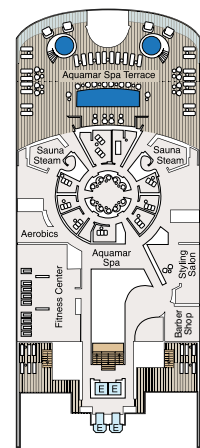

## SYMBOL LEGEND

- ♣ Restrooms
- E Elevator
- 🚪 Connecting Staterooms
- ♿ Wheelchair Accessible
- 🧺 Launderette
- ★ Triple with Sofabed

## STATEROOM COLOR LEGEND

- |    |    |    |     |     |     |    |    |    |    |
|----|----|----|-----|-----|-----|----|----|----|----|
| OS | VS | OC | PH1 | PH2 | PH3 | A1 | A2 | A3 | A4 |
| B1 | B2 | B3 | B4  | B5  | S   |    |    |    |    |

### DECK 15

- Fitness Track
- Shuffleboard
- Croquet/Bocce
- Aquamar Spa + Vitality Center
- Aquamar Spa Terrace
- Fitness Center
- Styling Salon
- Barber Shop