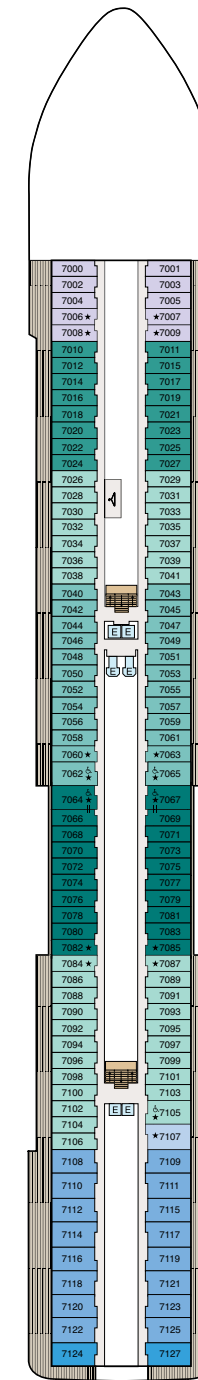

## SYMBOL LEGEND

- ♣ Restrooms
- E Elevator
- 🚪 Connecting Staterooms
- ♿ Wheelchair Accessible
- 🧺 Launderette
- ★ Triple with Sofabed

## STATEROOM COLOR LEGEND

- |    |    |    |     |     |     |    |    |    |    |
|----|----|----|-----|-----|-----|----|----|----|----|
| OS | VS | OC | PH1 | PH2 | PH3 | A1 | A2 | A3 | A4 |
| B1 | B2 | B3 | B4  | B5  | S   |    |    |    |    |

### DECK 15

- Fitness Track
- Shuffleboard
- Croquet/Bocce
- Aquamar Spa + Vitality Center
- Aquamar Spa Terrace
- Fitness Center
- Styling Salon
- Barber Shop