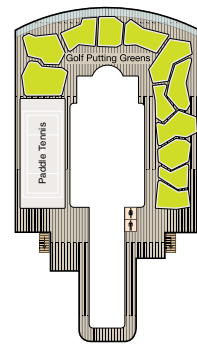

SYMBOL LEGEND

- ♣ Restrooms
- E Elevator
- 🚪 Connecting Staterooms
- ♿ Wheelchair Accessible
- 🧺 Launderette
- ★ Triple with Sofabed

STATEROOM COLOR LEGEND

OS	VS	OC	PH1	PH2	PH3	A1	A2	A3	A4
B1	B2	B3	B4	B5	S				

DECK 16

- Golf Putting Greens
- Paddle Tennis
- Sun Deck

DECK 15

- Fitness Track
- Shuffleboard
- Croquet/Bocce
- Aquamar Spa + Vitality Center
- Aquamar Spa Terrace
- Fitness Center
- Styling Salon
- Barber Shop

DECK 14

- Toscana
- Polo Grill
- Privée
- Library
- Baristas
- The Culinary Center and Restaurant
- Artist Loft
- LYNC Digital Center
- Horizons

DECK 12

- Pool Deck
- Waves Bar
- Waves Grill
- Aquamar Kitchen
- Terrace Café
- Staterooms

DECK 11

- Bridge
- Laundryette
- Executive Lounge
- Staterooms

DECK 10

- Laundryette
- Staterooms

DECK 9

- Concierge Lounge
- Laundryette
- Staterooms

DECK 8

- Laundryette
- Staterooms

DECK 7

- Laundryette
- Staterooms

DECK 6

- Upper Hall
- Martinis
- Casino
- Casino Bar
- The Grand Lounge
- The Grand Dining Room

DECK 5

- Show Lounge
- Reception
- Destination Services
- Concierge
- Boutiques
- Red Ginger
- Ember

DECK 4

- Medical Center