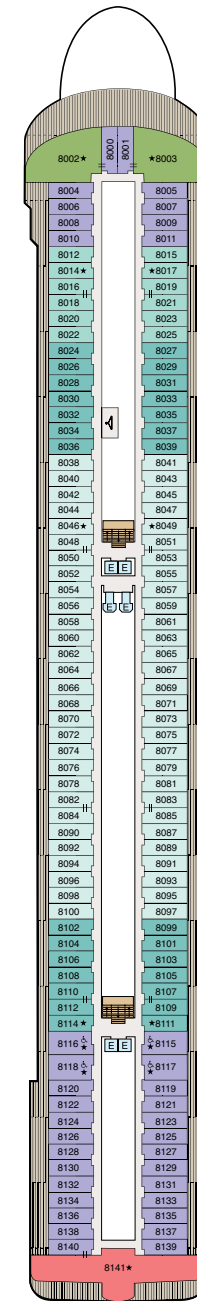

## SYMBOL LEGEND

- ♣ Restrooms
- E Elevator
- 🚪 Connecting Staterooms
- ♿ Wheelchair Accessible
- 🧺 Launderette
- ★ Triple with Sofabed

## STATEROOM COLOR LEGEND

- |    |    |    |     |     |     |    |    |    |    |
|----|----|----|-----|-----|-----|----|----|----|----|
| OS | VS | OC | PH1 | PH2 | PH3 | A1 | A2 | A3 | A4 |
| B1 | B2 | B3 | B4  | B5  | S   |    |    |    |    |

### DECK 15

- Fitness Track
- Shuffleboard
- Croquet/Bocce
- Aquamar Spa + Vitality Center
- Aquamar Spa Terrace
- Fitness Center
- Styling Salon
- Barber Shop