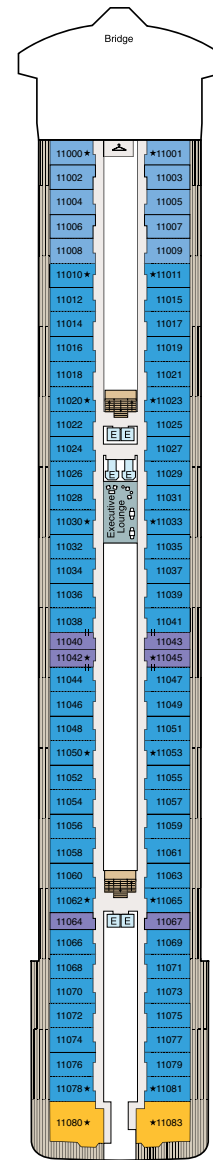

## SYMBOL LEGEND

- ♣ Restrooms
- E Elevator
- 🚪 Connecting Staterooms
- ♿ Wheelchair Accessible
- 🧺 Launderette
- ★ Triple with Sofabed

## STATEROOM COLOR LEGEND

- |    |    |    |     |     |     |    |    |    |    |
|----|----|----|-----|-----|-----|----|----|----|----|
| OS | VS | OC | PH1 | PH2 | PH3 | A1 | A2 | A3 | A4 |
| B1 | B2 | B3 | B4  | B5  | S   |    |    |    |    |

### DECK 15

- Fitness Track
- Shuffleboard
- Croquet/Bocce
- Aquamar Spa + Vitality Center
- Aquamar Spa Terrace
- Fitness Center
- Styling Salon
- Barber Shop