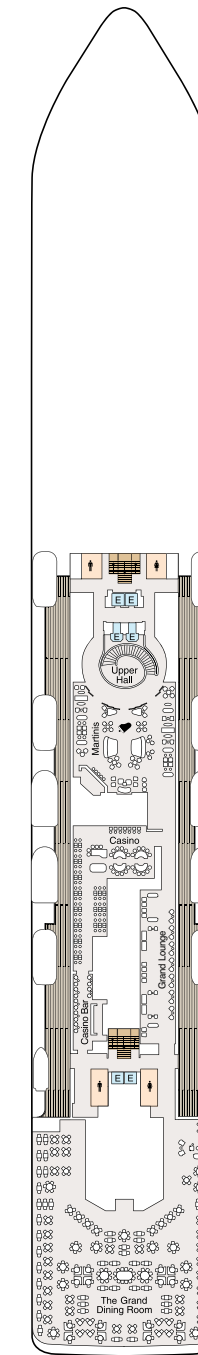

## SYMBOL LEGEND

- ♣ Restrooms
- E Elevator
- 🚪 Connecting Staterooms
- ♿ Wheelchair Accessible
- 🧺 Launderette
- ★ Triple with Sofabed

## STATEROOM COLOR LEGEND

- |    |    |    |     |     |     |    |    |    |    |
|----|----|----|-----|-----|-----|----|----|----|----|
| OS | VS | OC | PH1 | PH2 | PH3 | A1 | A2 | A3 | A4 |
| B1 | B2 | B3 | B4  | B5  | S   |    |    |    |    |

### DECK 15

- Fitness Track
- Shuffleboard
- Croquet/Bocce
- Aquamar Spa + Vitality Center
- Aquamar Spa Terrace
- Fitness Center
- Styling Salon
- Barber Shop