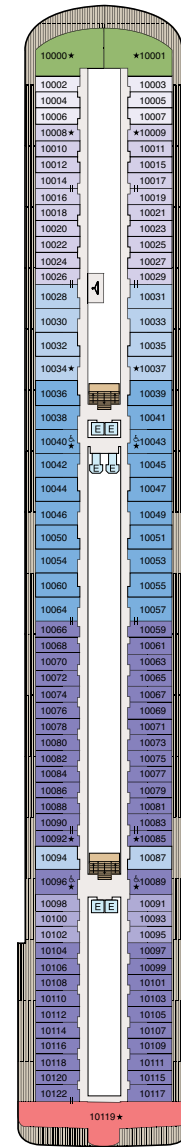

## SYMBOL LEGEND

- ♣ Restrooms
- E Elevator
- 🚪 Connecting Staterooms
- ♿ Wheelchair Accessible
- 🧺 Launderette
- ★ Triple with Sofabed

## STATEROOM COLOR LEGEND

- |    |    |    |     |     |     |    |    |    |    |
|----|----|----|-----|-----|-----|----|----|----|----|
| OS | VS | OC | PH1 | PH2 | PH3 | A1 | A2 | A3 | A4 |
| B1 | B2 | B3 | B4  | B5  | S   |    |    |    |    |

### DECK 15

- Fitness Track
- Shuffleboard
- Croquet/Bocce
- Aquamar Spa + Vitality Center
- Aquamar Spa Terrace
- Fitness Center
- Styling Salon
- Barber Shop