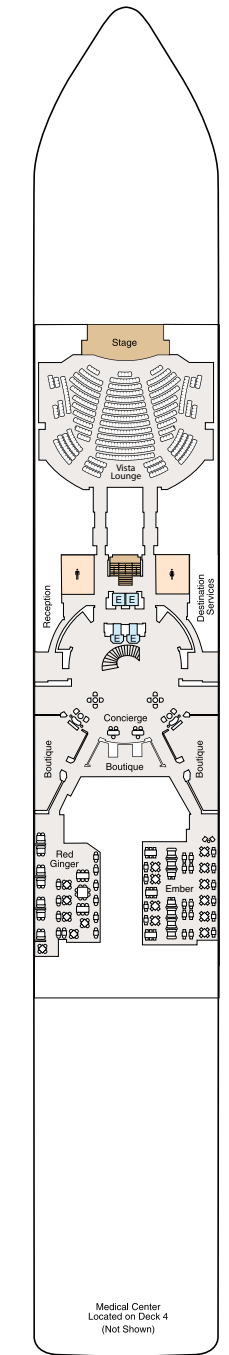

## SYMBOL LEGEND

- ♣ Restrooms
- E Elevator
- 🚪 Connecting Staterooms
- ♿ Wheelchair Accessible
- 🧺 Launderette
- ★ Triple with Sofabed

## STATEROOM COLOR LEGEND

- |    |    |    |     |     |     |    |    |    |    |
|----|----|----|-----|-----|-----|----|----|----|----|
| OS | VS | OC | PH1 | PH2 | PH3 | A1 | A2 | A3 | A4 |
| B1 | B2 | B3 | B4  | B5  | S   |    |    |    |    |

### DECK 15

- Fitness Track
- Shuffleboard
- Croquet/Bocce
- Aquamar Spa + Vitality Center
- Aquamar Spa Terrace
- Fitness Center
- Styling Salon
- Barber Shop