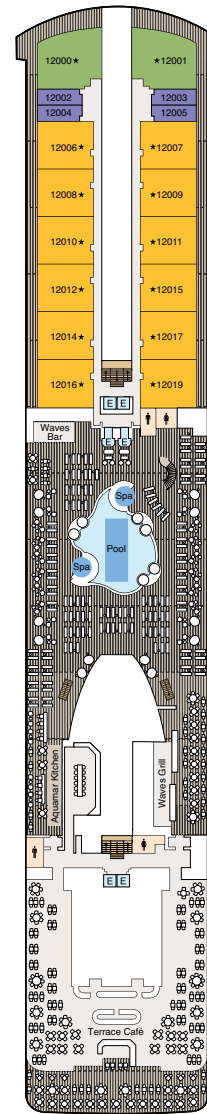

## SYMBOL LEGEND

- ♣ Restrooms
- E Elevator
- 🚪 Connecting Staterooms
- ♿ Wheelchair Accessible
- 🧺 Launderette
- ★ Triple with Sofabed

## STATEROOM COLOR LEGEND

- |    |    |    |     |     |     |    |    |    |    |
|----|----|----|-----|-----|-----|----|----|----|----|
| OS | VS | OC | PH1 | PH2 | PH3 | A1 | A2 | A3 | A4 |
| B1 | B2 | B3 | B4  | B5  | S   |    |    |    |    |

### DECK 15

- Fitness Track
- Shuffleboard
- Croquet/Bocce
- Aquamar Spa + Vitality Center
- Aquamar Spa Terrace
- Fitness Center
- Styling Salon
- Barber Shop

### DECK 14

- Toscana
- Polo Grill
- Privée
- Library
- Baristas
- The Culinary Center and Restaurant
- Artist Loft
- LYNC Digital Center
- Horizons