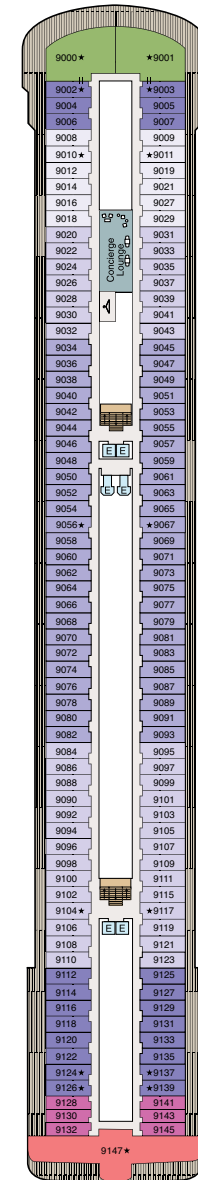

## SYMBOL LEGEND

- ♣ Restrooms
- E Elevator
- 🚪 Connecting Staterooms
- ♿ Wheelchair Accessible
- 🧺 Launderette
- ★ Triple with Sofabed

## STATEROOM COLOR LEGEND

- |    |    |    |     |     |     |    |    |    |    |
|----|----|----|-----|-----|-----|----|----|----|----|
| OS | VS | OC | PH1 | PH2 | PH3 | A1 | A2 | A3 | A4 |
| B1 | B2 | B3 | B4  | B5  | S   |    |    |    |    |

### DECK 15

- Fitness Track
- Shuffleboard
- Croquet/Bocce
- Aquamar Spa + Vitality Center
- Aquamar Spa Terrace
- Fitness Center
- Styling Salon
- Barber Shop