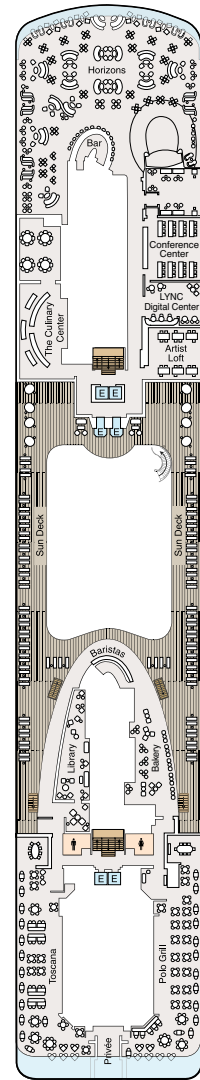

## SYMBOL LEGEND

- ♣ Restrooms
- E Elevator
- 🚪 Connecting Staterooms
- ♿ Wheelchair Accessible
- 🧺 Launderette
- ★ Triple with Sofabed

## STATEROOM COLOR LEGEND

- |    |    |    |     |     |     |    |    |    |    |
|----|----|----|-----|-----|-----|----|----|----|----|
| OS | VS | OC | PH1 | PH2 | PH3 | A1 | A2 | A3 | A4 |
| B1 | B2 | B3 | B4  | B5  | S   |    |    |    |    |

### DECK 15

- Fitness Track
- Shuffleboard
- Croquet/Bocce
- Aquamar Spa + Vitality Center
- Aquamar Spa Terrace
- Fitness Center
- Styling Salon
- Barber Shop